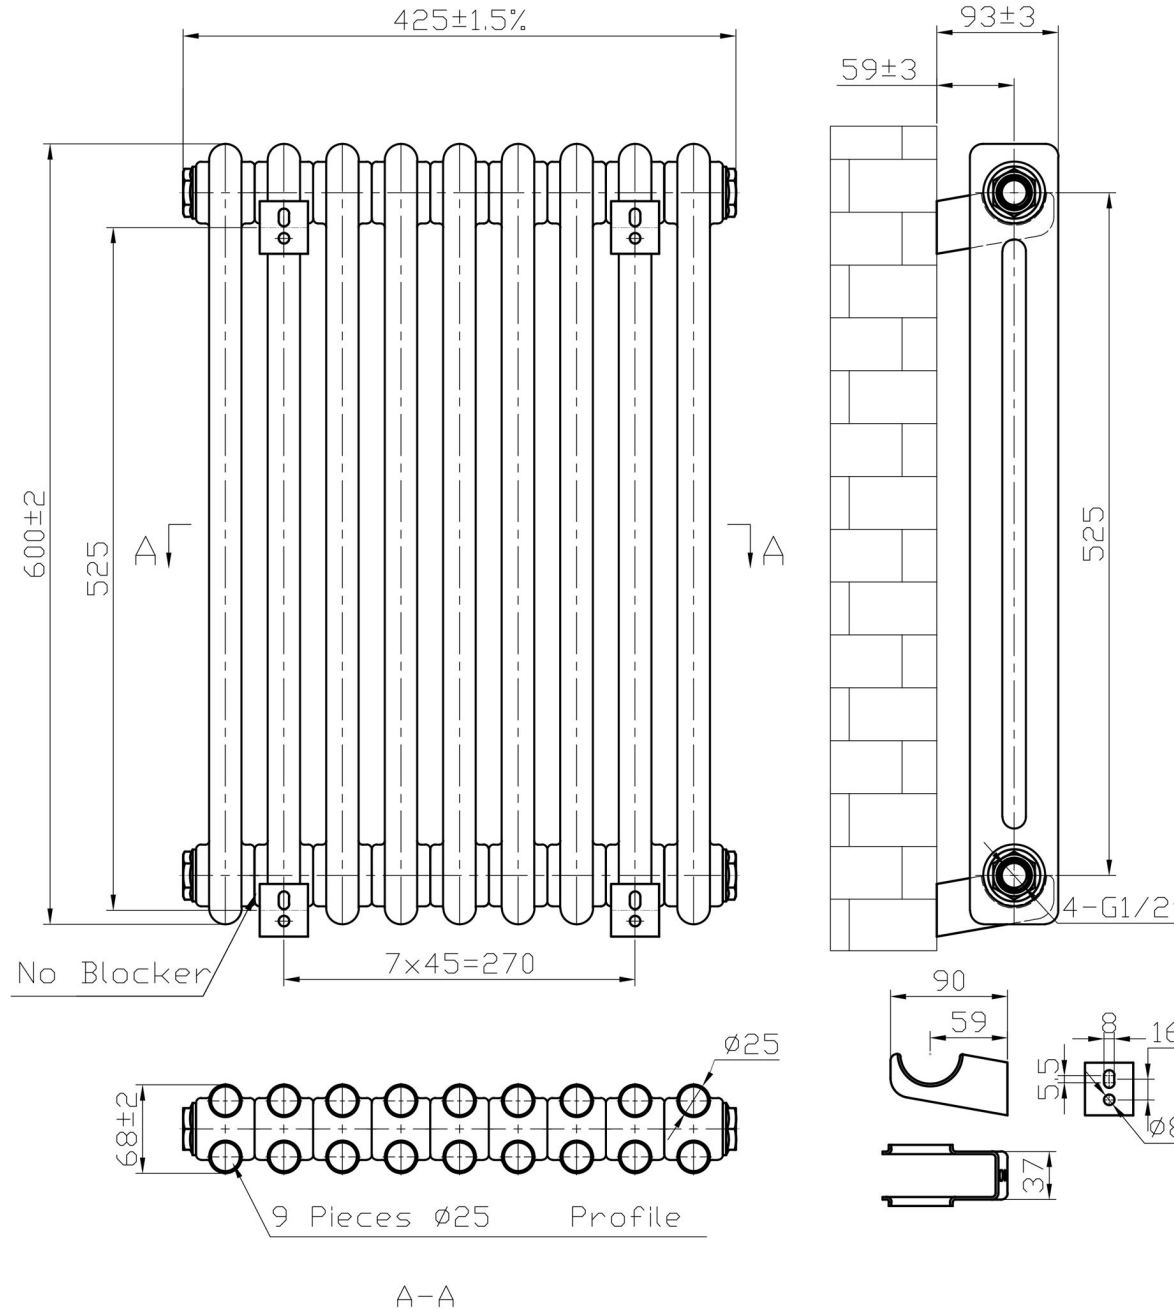

Imperia 2 Column Horizontal 600 x 425mm.

Technical Drawing

Unit: mm

Eastbrook 
Eastbrook Road, Gloucester GL4 3DB
Technical Helpline : 01452 317890
Mon - Fri / 8am - 5pm
Email : technical@eastbrookco.com