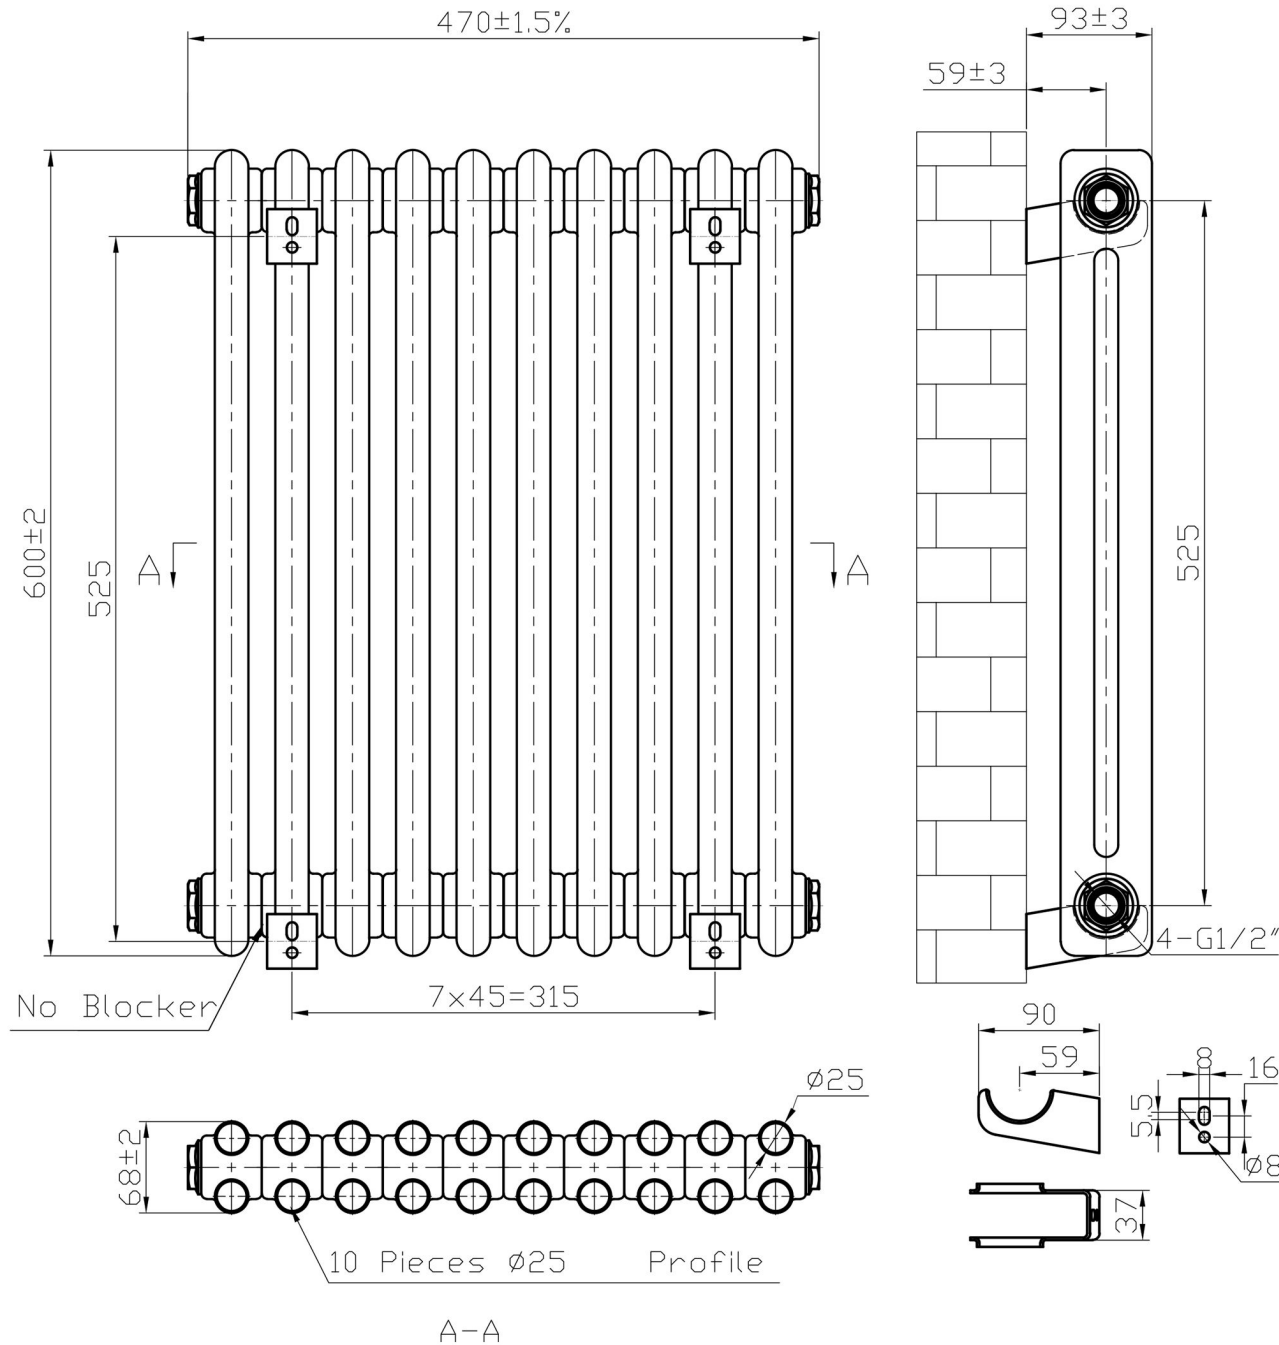

Imperia 2 Column Horizontal 600 x 470mm.

Technical Drawing

Unit: mm

Eastbrook 
Eastbrook Road, Gloucester GL4 3DB
Technical Helpline : 01452 317890
Mon - Fri / 8am - 5pm
Email : technical@eastbrookco.com