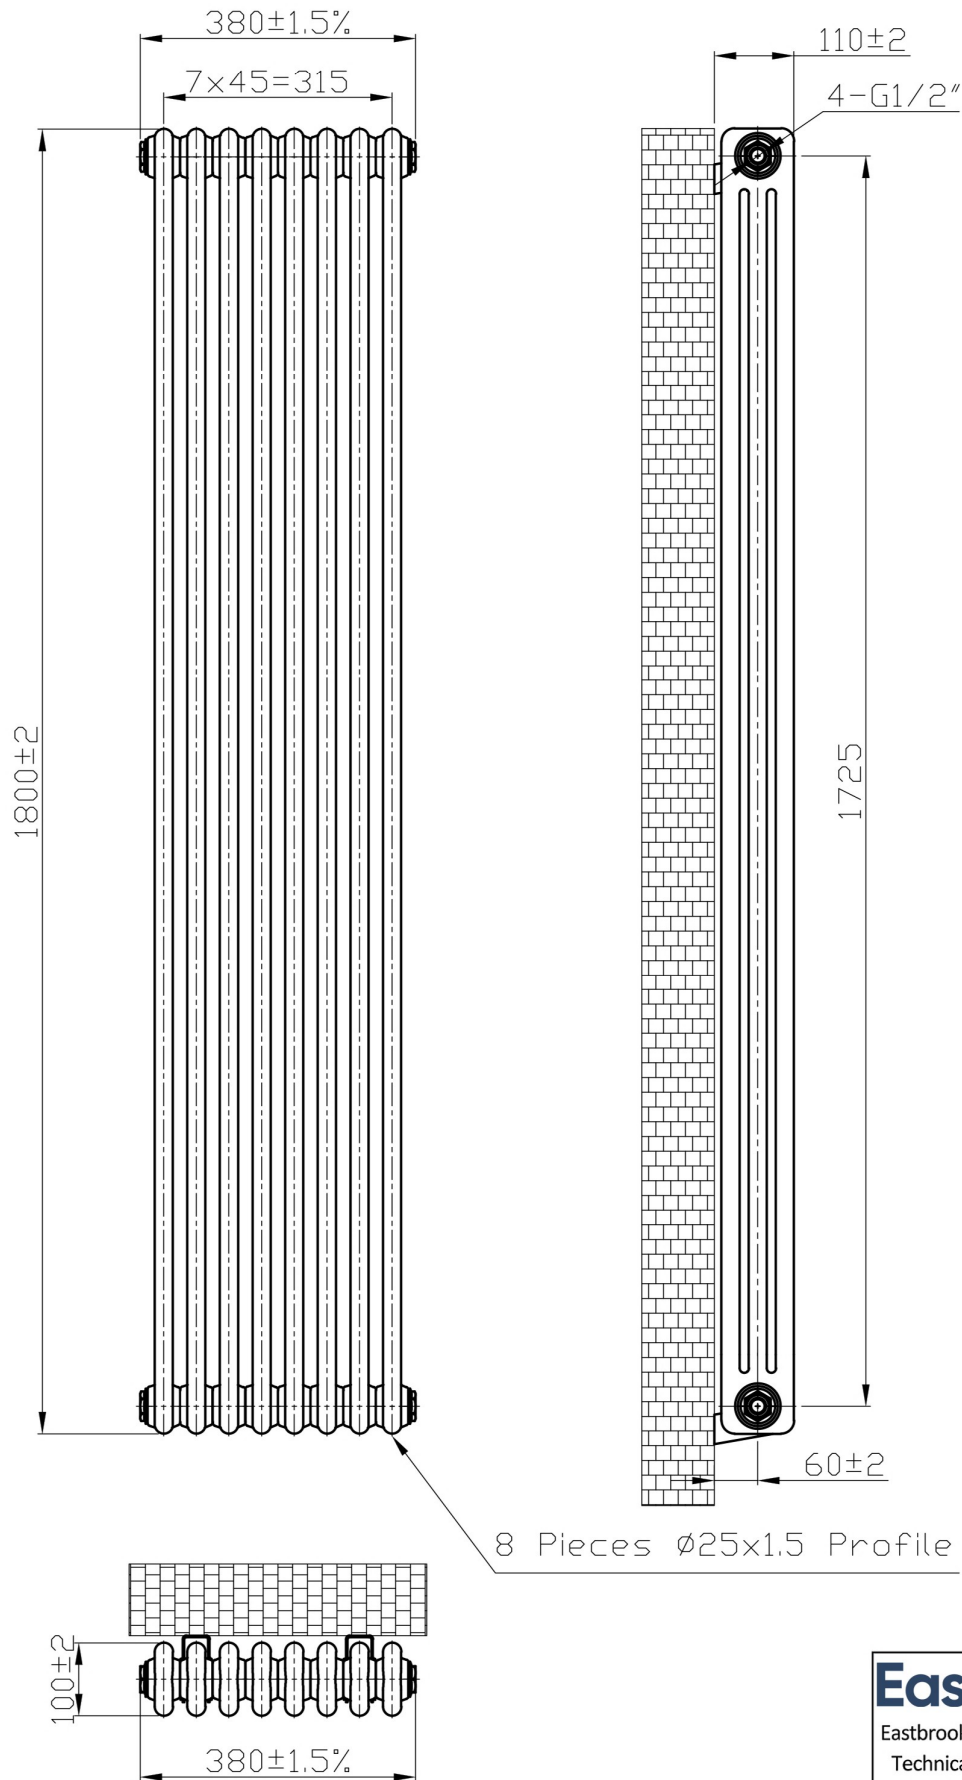

Imperia 3 Column Vertical 1800 x 380mm.

Technical Drawing

Unit: mm

Eastbrook 
Eastbrook Road, Gloucester GL4 3DB
Technical Helpline : 01452 317890
Mon - Fri / 8am - 5pm
Email : technical@eastbrookco.com