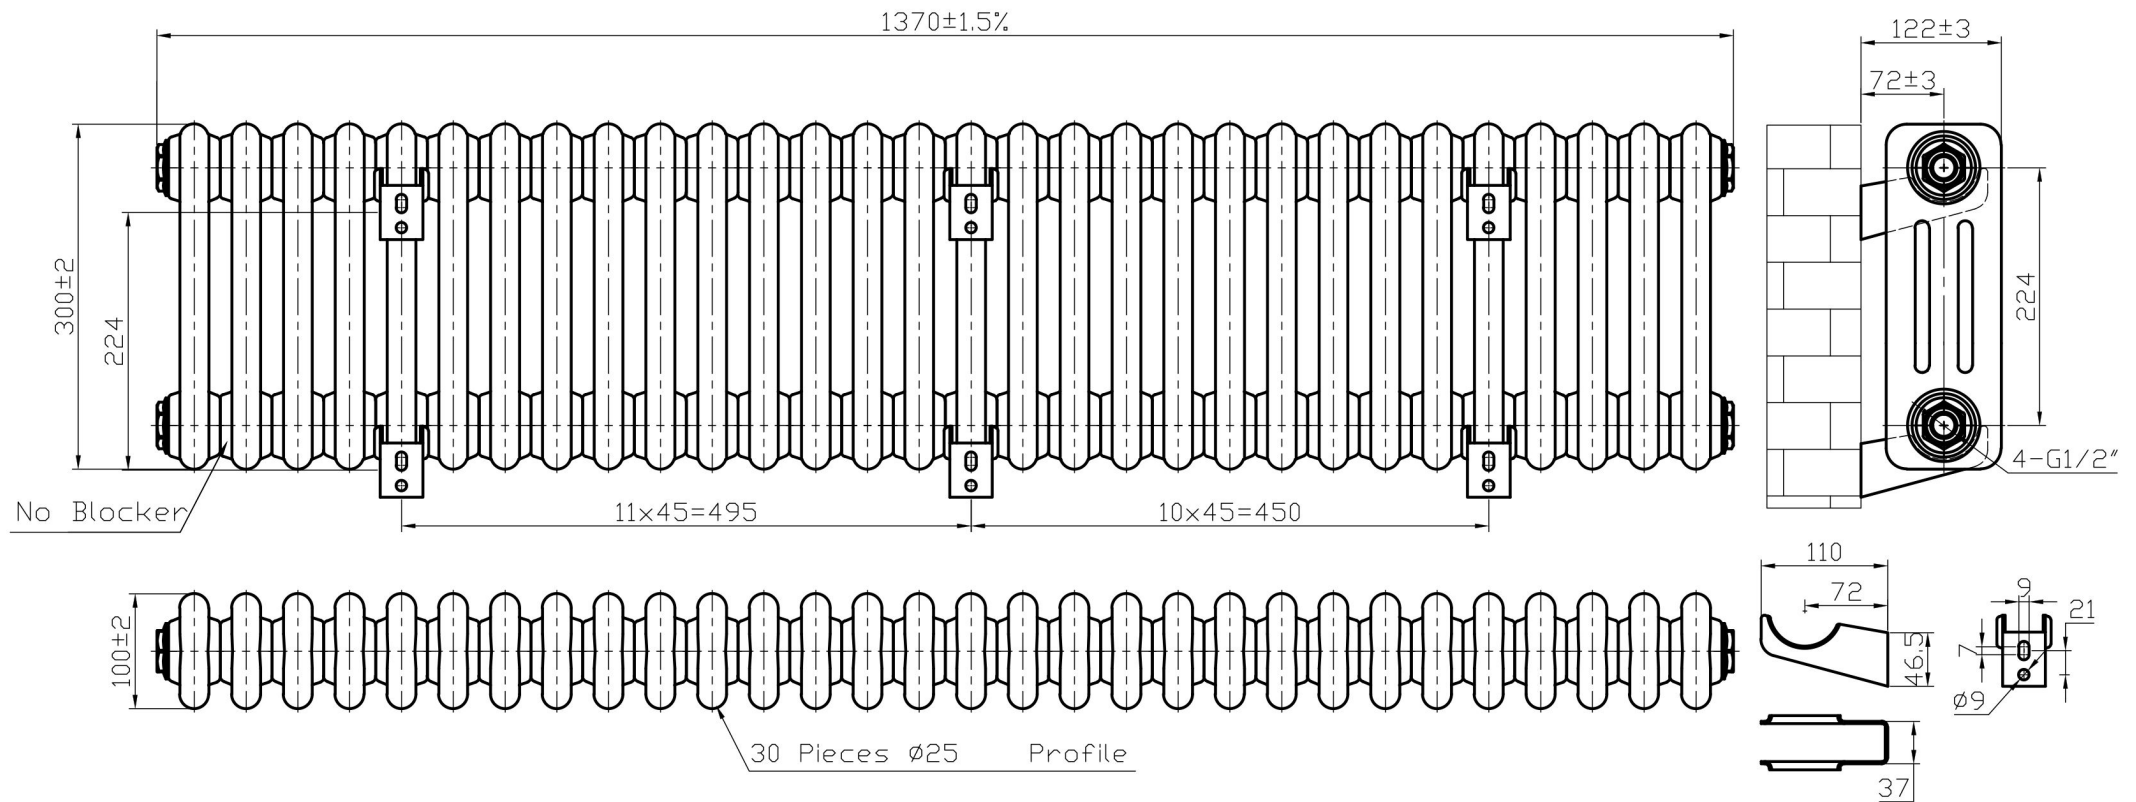

Imperia 3 Column Horizontal 300 x 1370mm.

Technical Drawing

Unit: mm

Eastbrook 

Eastbrook Road, Gloucester GL4 3DB

Technical Helpline : 01452 317890

Mon - Fri / 8am - 5pm

Email : technical@eastbrookco.com