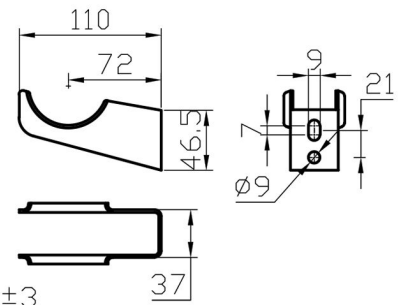

Imperia 3 Column Horizontal 600 x 1010mm.

Technical Drawing

Unit: mm

Eastbrook 

Eastbrook Road, Gloucester GL4 3DB

Technical Helpline : 01452 317890

Mon - Fri / 8am - 5pm

Email : technical@eastbrookco.com