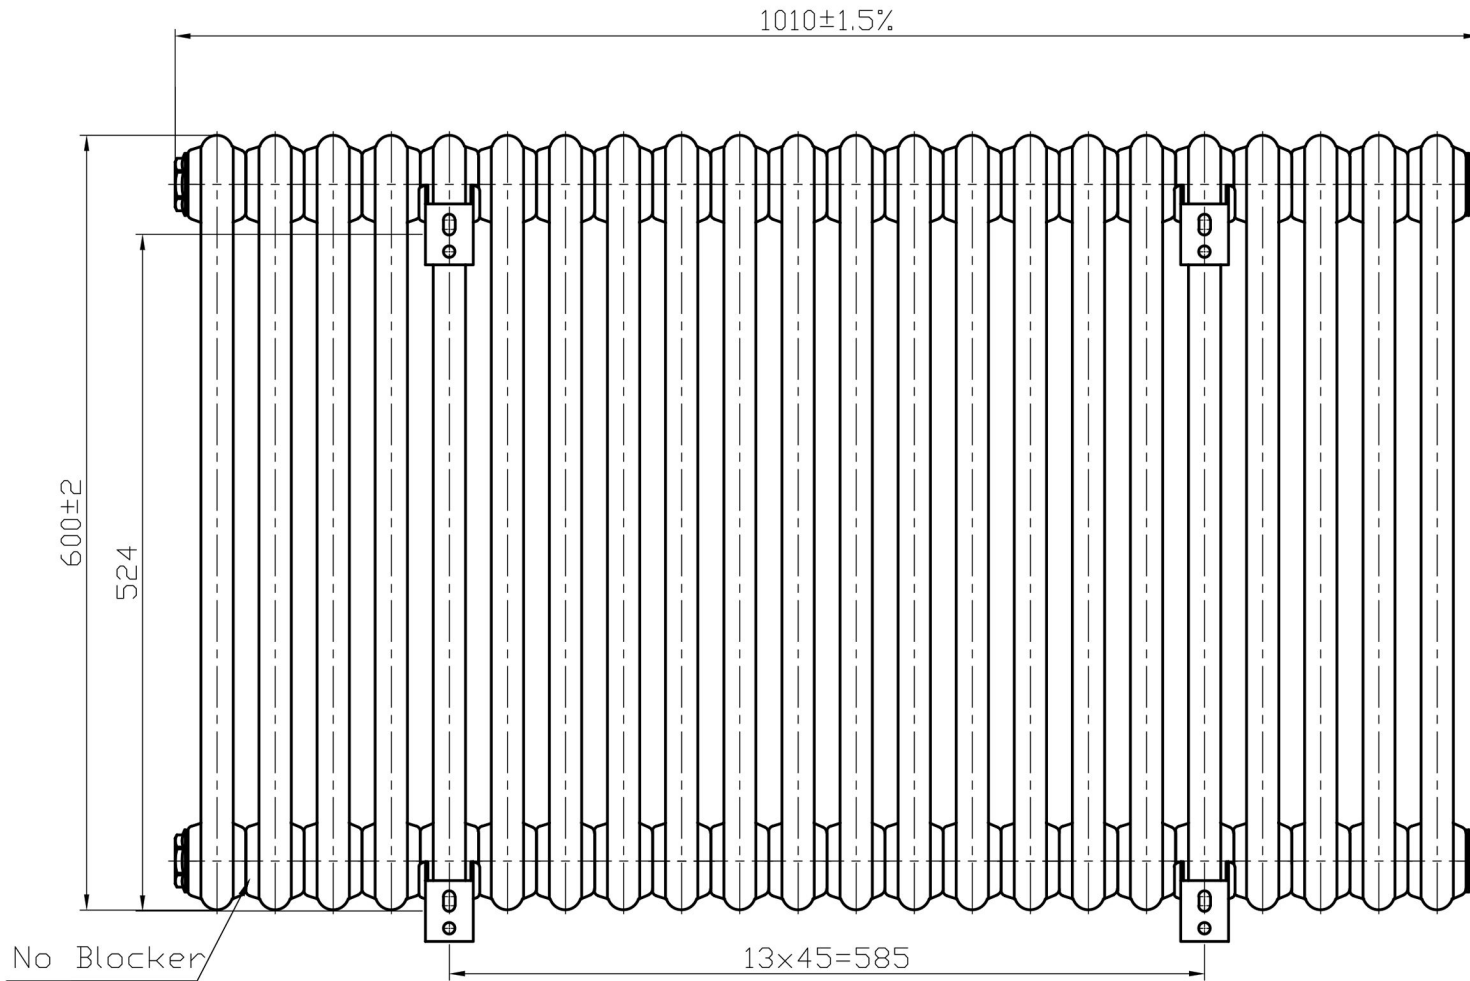

Imperia 3 Column Horizontal 600 x 1010mm.

Technical Drawing

Unit: mm

Eastbrook 

Eastbrook Road, Gloucester GL4 3DB

Technical Helpline : 01452 317890

Mon - Fri / 8am - 5pm

Email : technical@eastbrookco.com