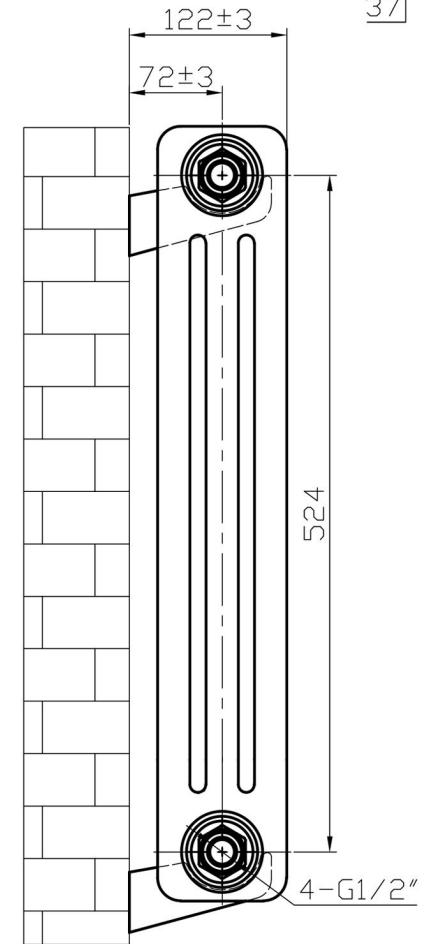

Imperia 3 Column Horizontal 600 x 1010mm.

Technical Drawing

Unit: mm

Eastbrook 

Eastbrook Road, Gloucester GL4 3DB

Technical Helpline : 01452 317890

Mon - Fri / 8am - 5pm

Email : technical@eastbrookco.com