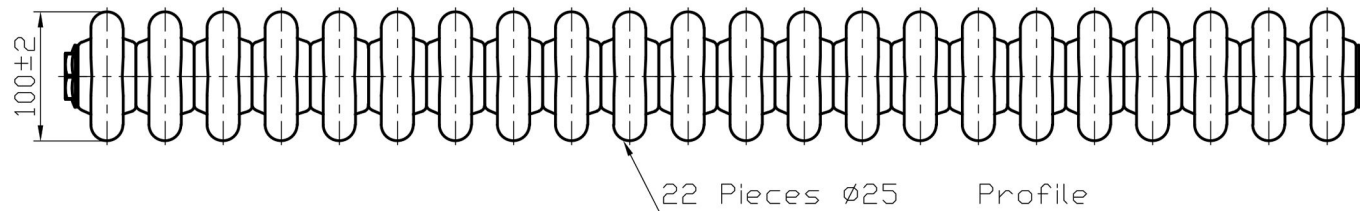

Imperia 3 Column Horizontal 600 x 1010mm.

Technical Drawing

Unit: mm

Eastbrook 

Eastbrook Road, Gloucester GL4 3DB

Technical Helpline : 01452 317890

Mon - Fri / 8am - 5pm

Email : technical@eastbrookco.com