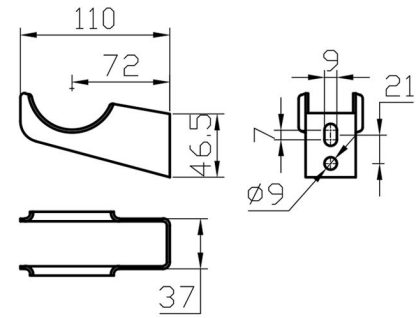

Imperia 3 Column Horizontal 600 x 470mm.

Technical Drawing

Unit: mm

No Blocker

Eastbrook 

Eastbrook Road, Gloucester GL4 3DB
 Technical Helpline : 01452 317890
 Mon - Fri / 8am - 5pm
 Email : technical@eastbrookco.com