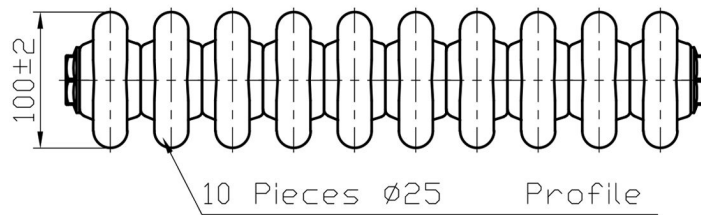

Imperia 3 Column Horizontal 600 x 470mm.

Technical Drawing

Unit: mm

No Blocker

Eastbrook 

Eastbrook Road, Gloucester GL4 3DB
 Technical Helpline : 01452 317890
 Mon - Fri / 8am - 5pm
 Email : technical@eastbrookco.com