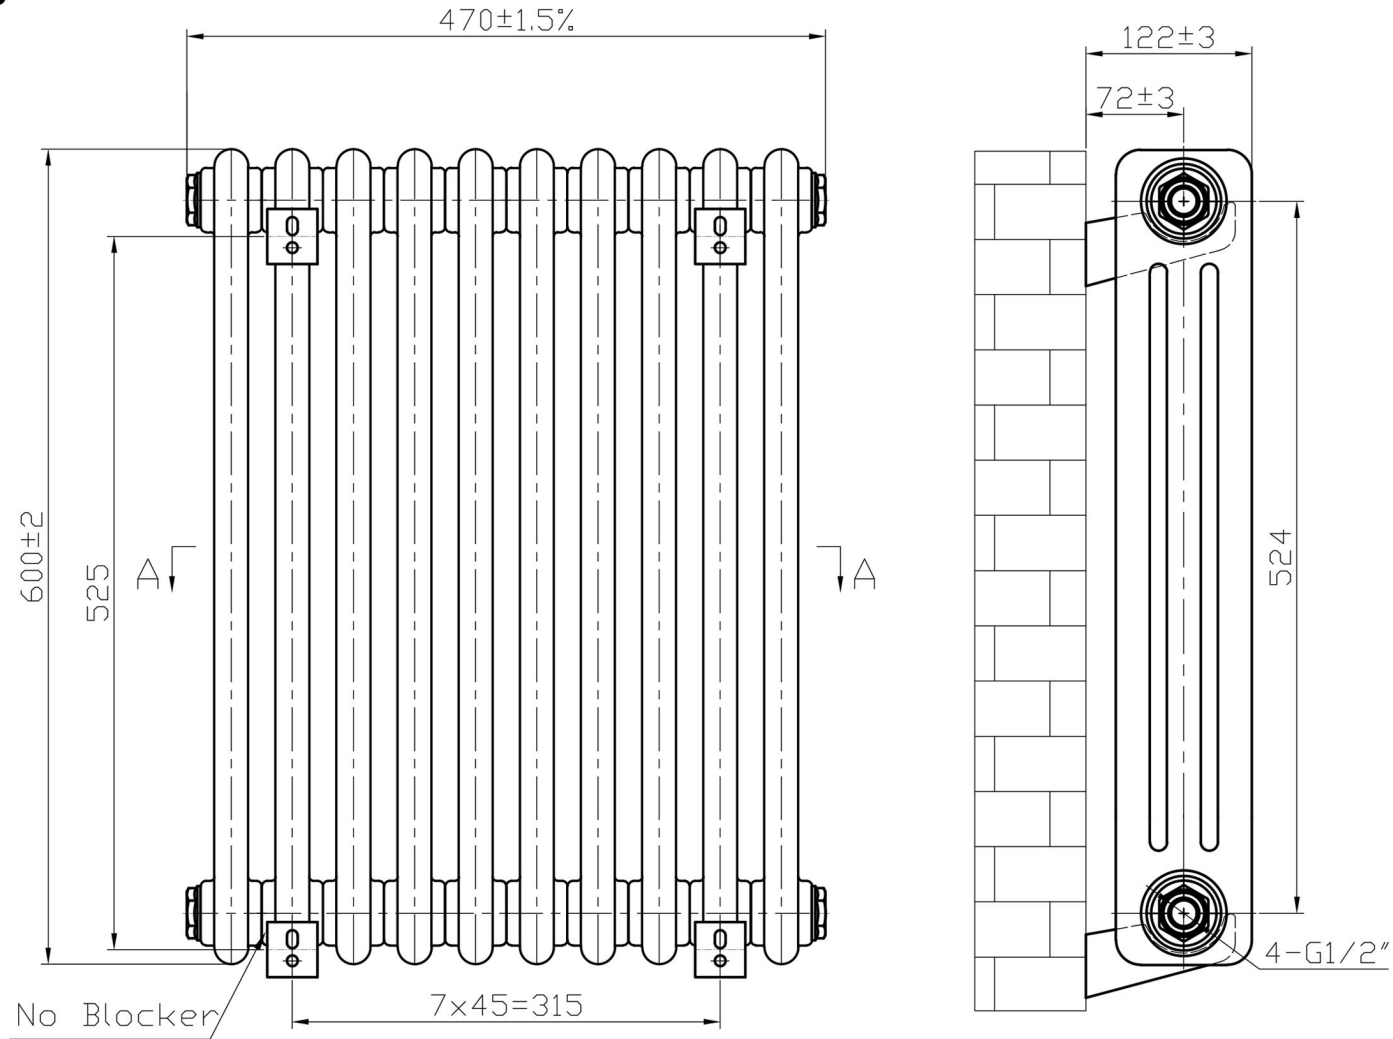

Imperia 3 Column Horizontal 600 x 470mm.

Technical Drawing

Unit: mm

No Blocker

Eastbrook 

Eastbrook Road, Gloucester GL4 3DB
 Technical Helpline : 01452 317890
 Mon - Fri / 8am - 5pm
 Email : technical@eastbrookco.com