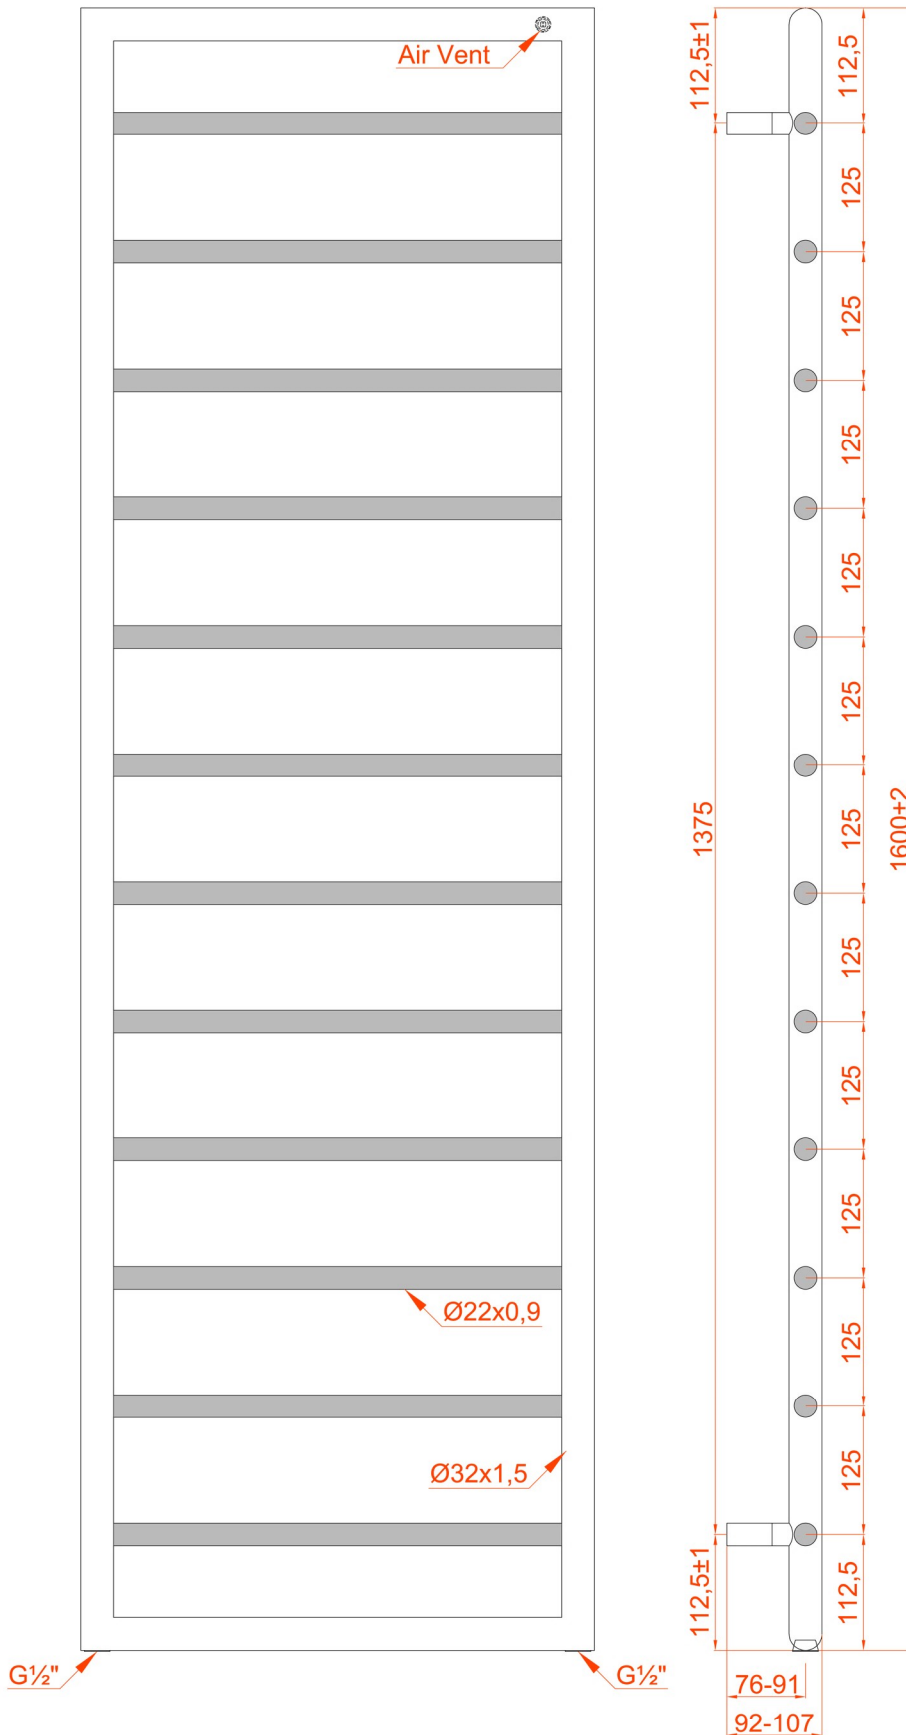

Kenilworth 1600 x 500mm. Technical Drawing

* Element can only be fitted on the right hand side.

Eastbrook 
 Eastbrook Road, Gloucester GL4 3DB
 Technical Helpline : 01452 317890
 Mon - Fri / 8am - 5pm
 Email : technical@eastbrookco.com