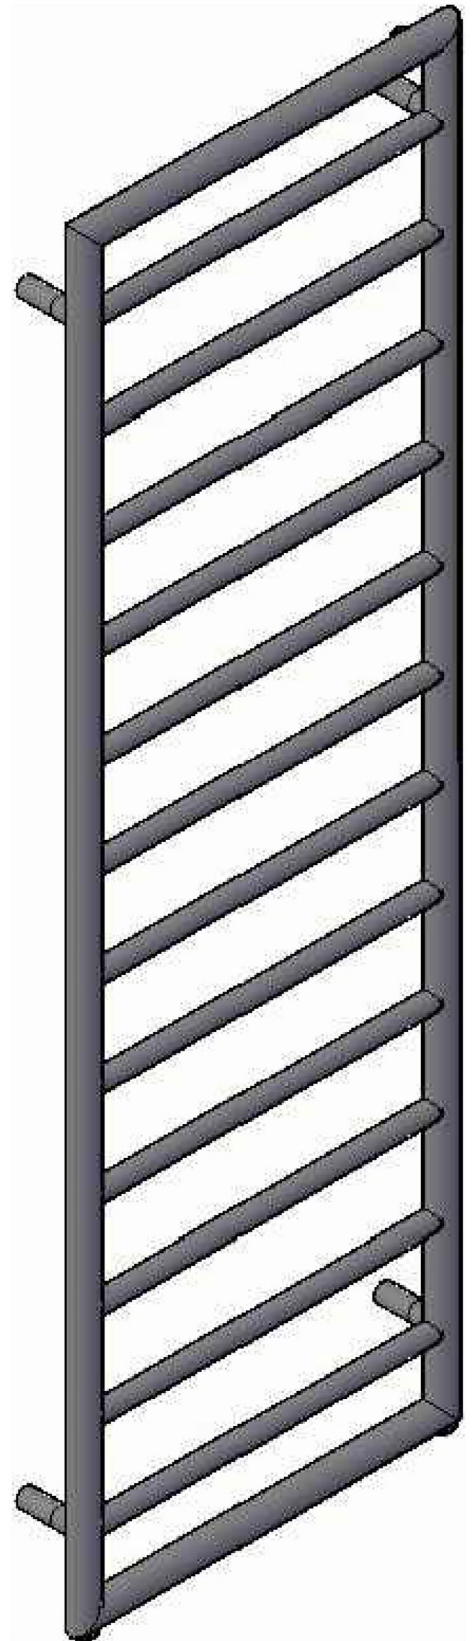

Kenilworth 1600 x 500mm. Technical Drawing

* Element can only be fitted on the right hand side.

Eastbrook 
 Eastbrook Road, Gloucester GL4 3DB
 Technical Helpline : 01452 317890
 Mon - Fri / 8am - 5pm
 Email : technical@eastbrookco.com