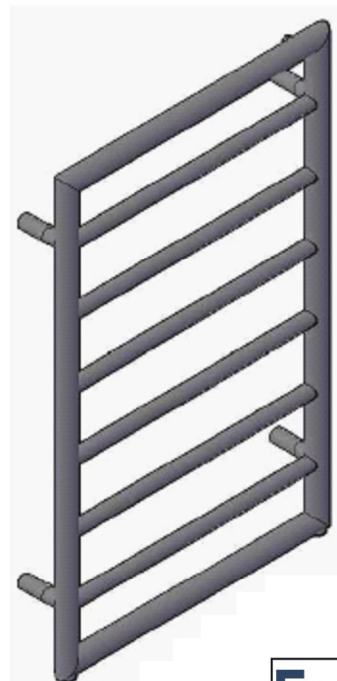

# Kenilworth 800 x 600mm. Technical Drawing

\* Element can only be fitted on the right hand side.

**Eastbrook**   
 Eastbrook Road, Gloucester GL4 3DB  
 Technical Helpline : 01452 317890  
 Mon - Fri / 8am - 5pm  
 Email : [technical@eastbrookco.com](mailto:technical@eastbrookco.com)