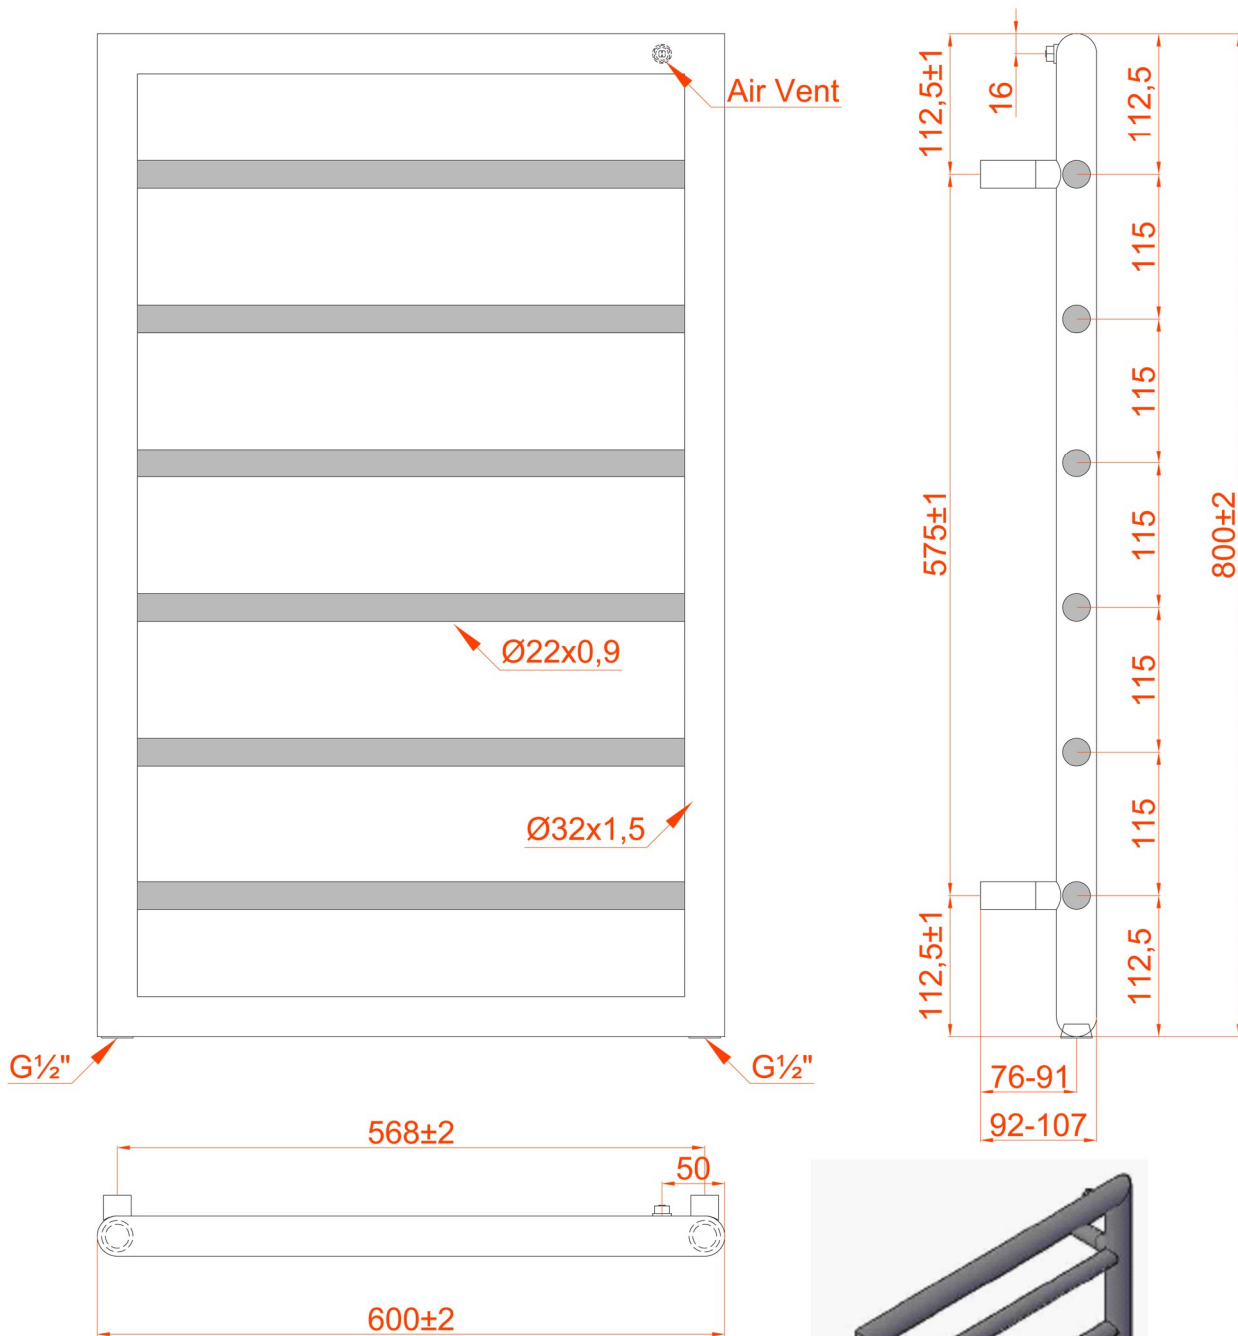

# Kenilworth 800 x 600mm. Technical Drawing

\* Element can only be fitted on the right hand side.

**Eastbrook**   
 Eastbrook Road, Gloucester GL4 3DB  
 Technical Helpline : 01452 317890  
 Mon - Fri / 8am - 5pm  
 Email : [technical@eastbrookco.com](mailto:technical@eastbrookco.com)