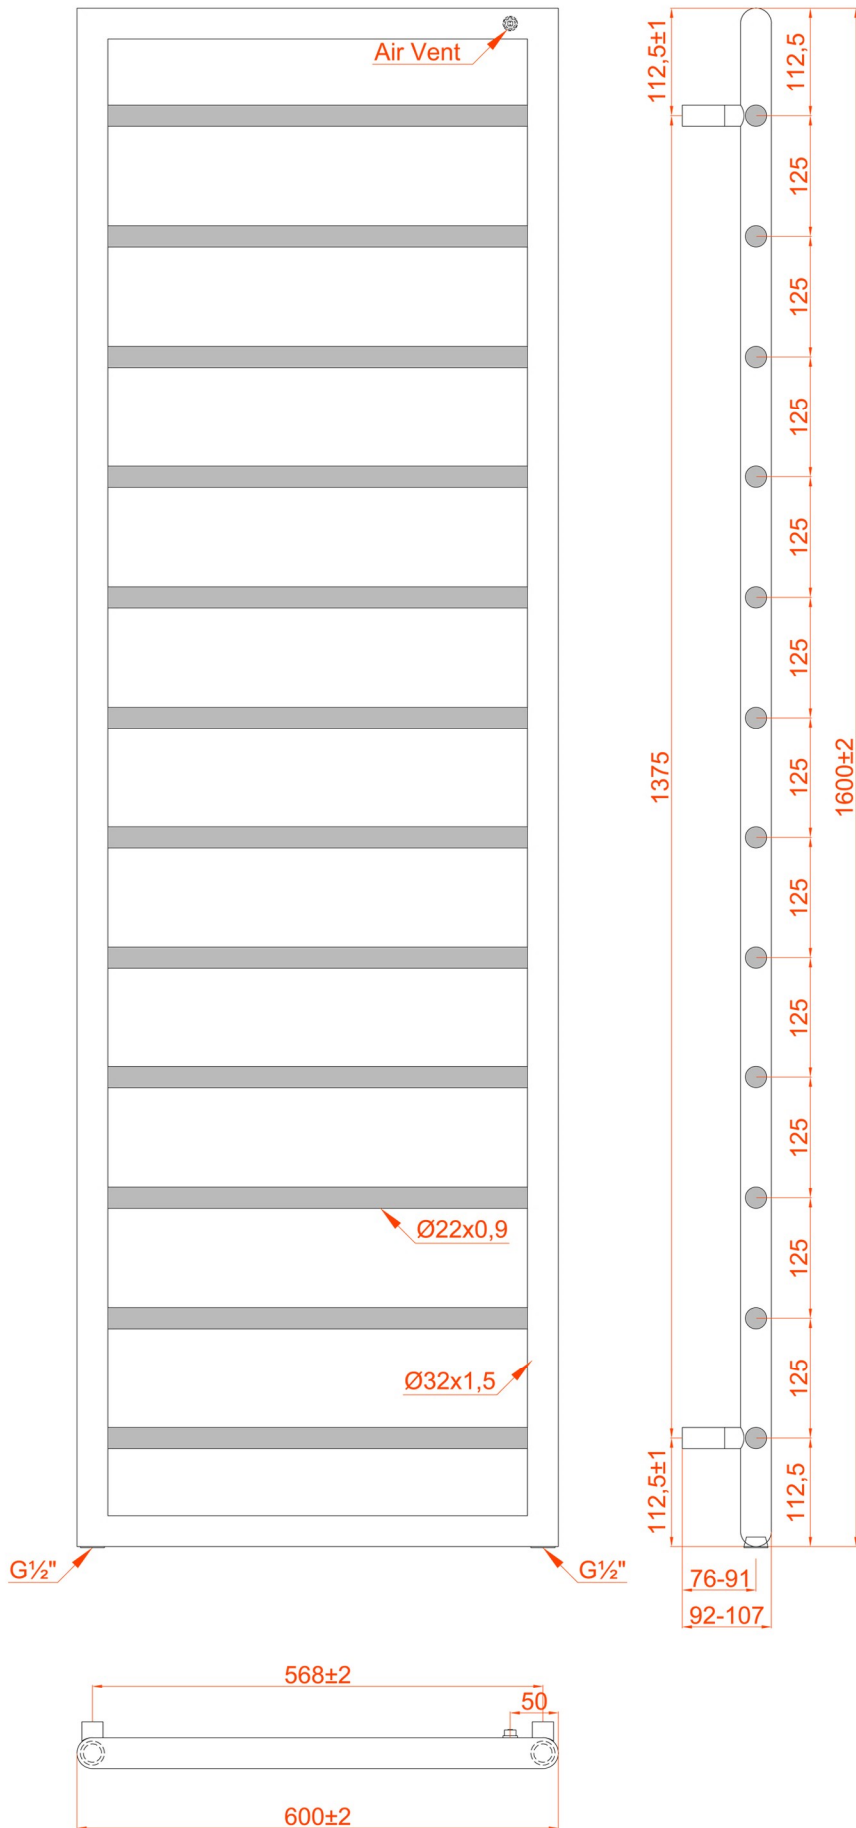

Kenilworth 1600 x 600mm. Technical Drawing

* Element can only be fitted on the right hand side.

Eastbrook 
 Eastbrook Road, Gloucester GL4 3DB
 Technical Helpline : 01452 317890
 Mon - Fri / 8am - 5pm
 Email : technical@eastbrookco.com