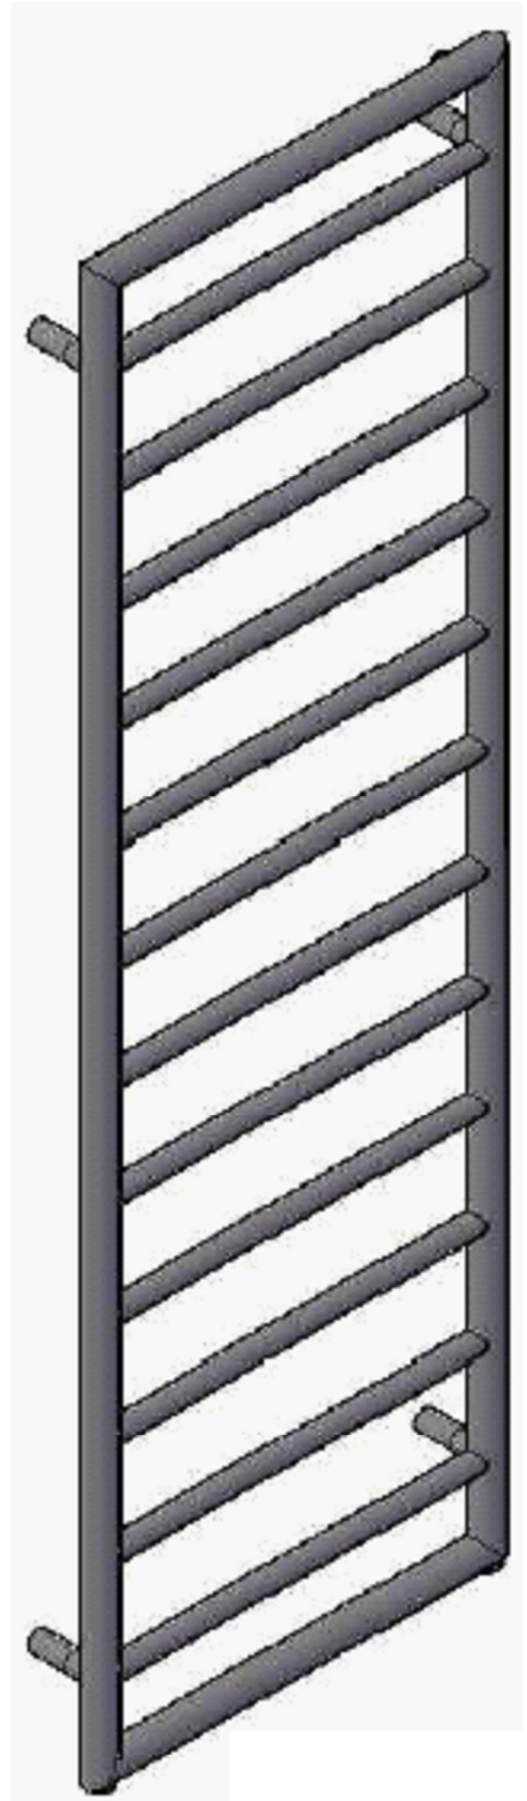

Kenilworth 1600 x 600mm. Technical Drawing

* Element can only be fitted on the right hand side.

Eastbrook 
 Eastbrook Road, Gloucester GL4 3DB
 Technical Helpline : 01452 317890
 Mon - Fri / 8am - 5pm
 Email : technical@eastbrookco.com