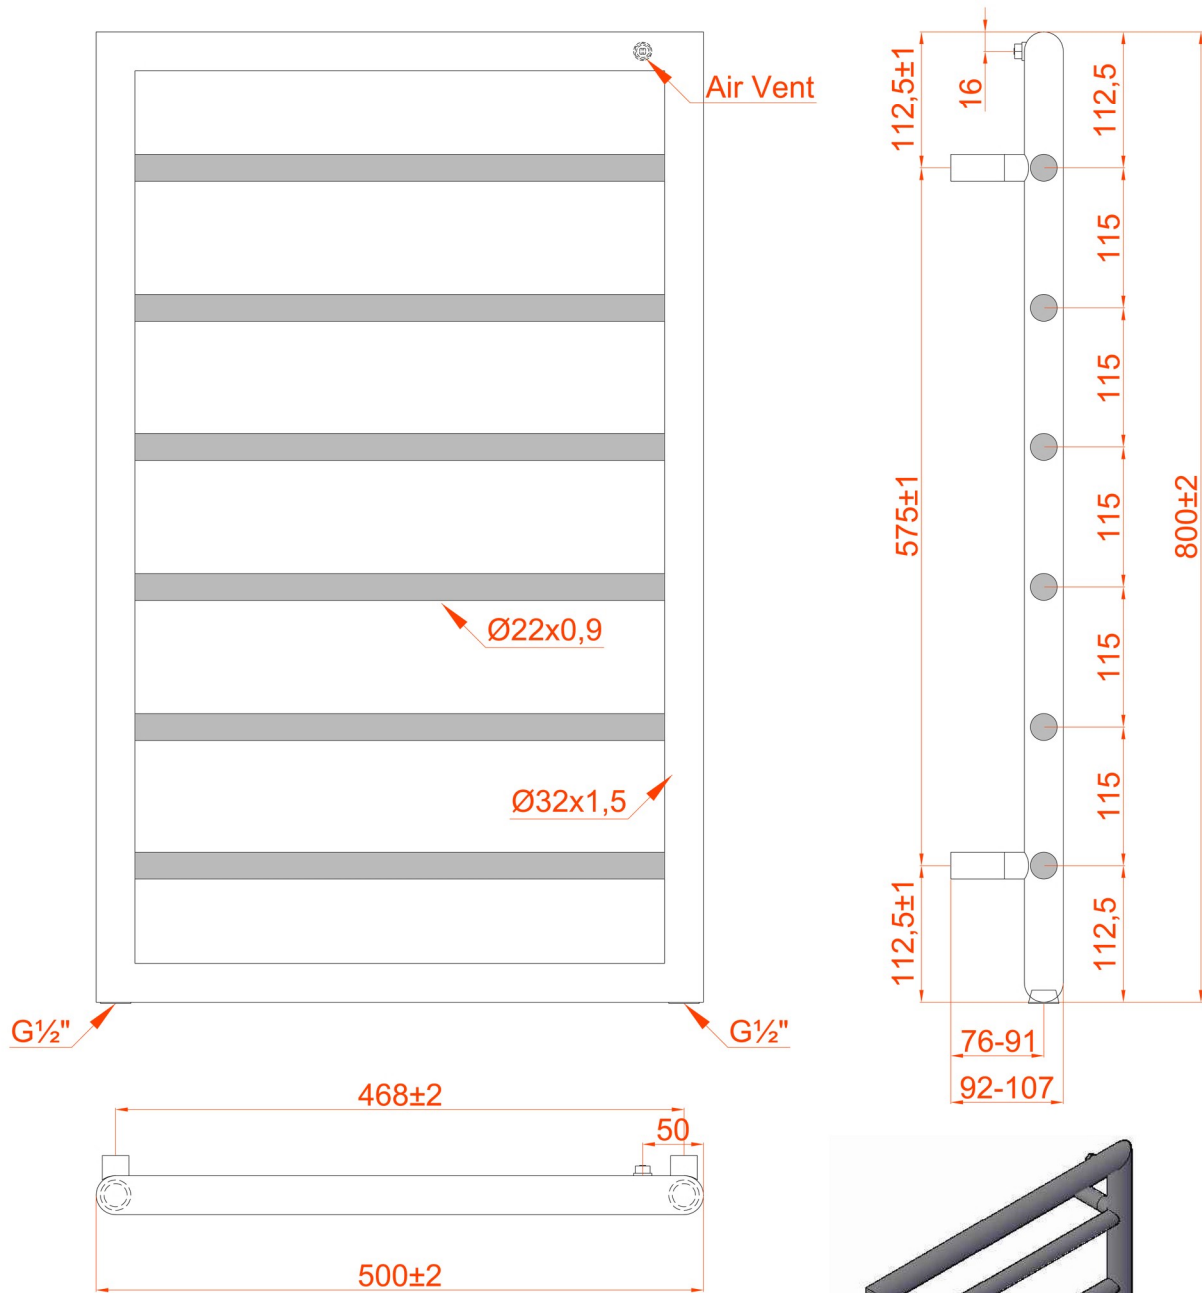

Kenilworth 800 x 500mm. Technical Drawing

* Element can only be fitted on the right hand side.