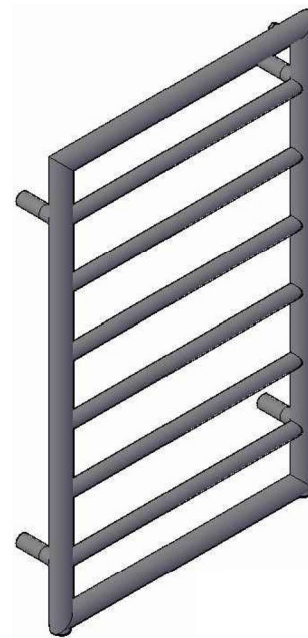

Kenilworth 800 x 500mm. Technical Drawing

* Element can only be fitted on the right hand side.