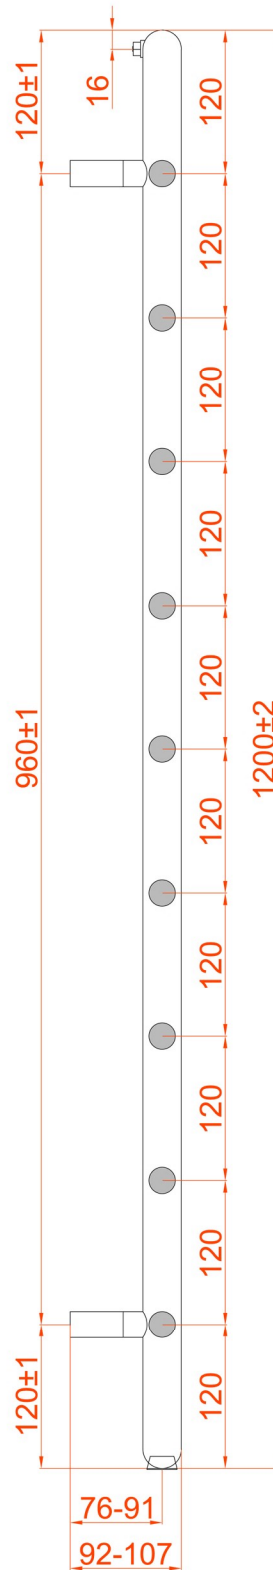

# Kenilworth 1200 x 500mm. Technical Drawing

\* Element can only be fitted on the right hand side.