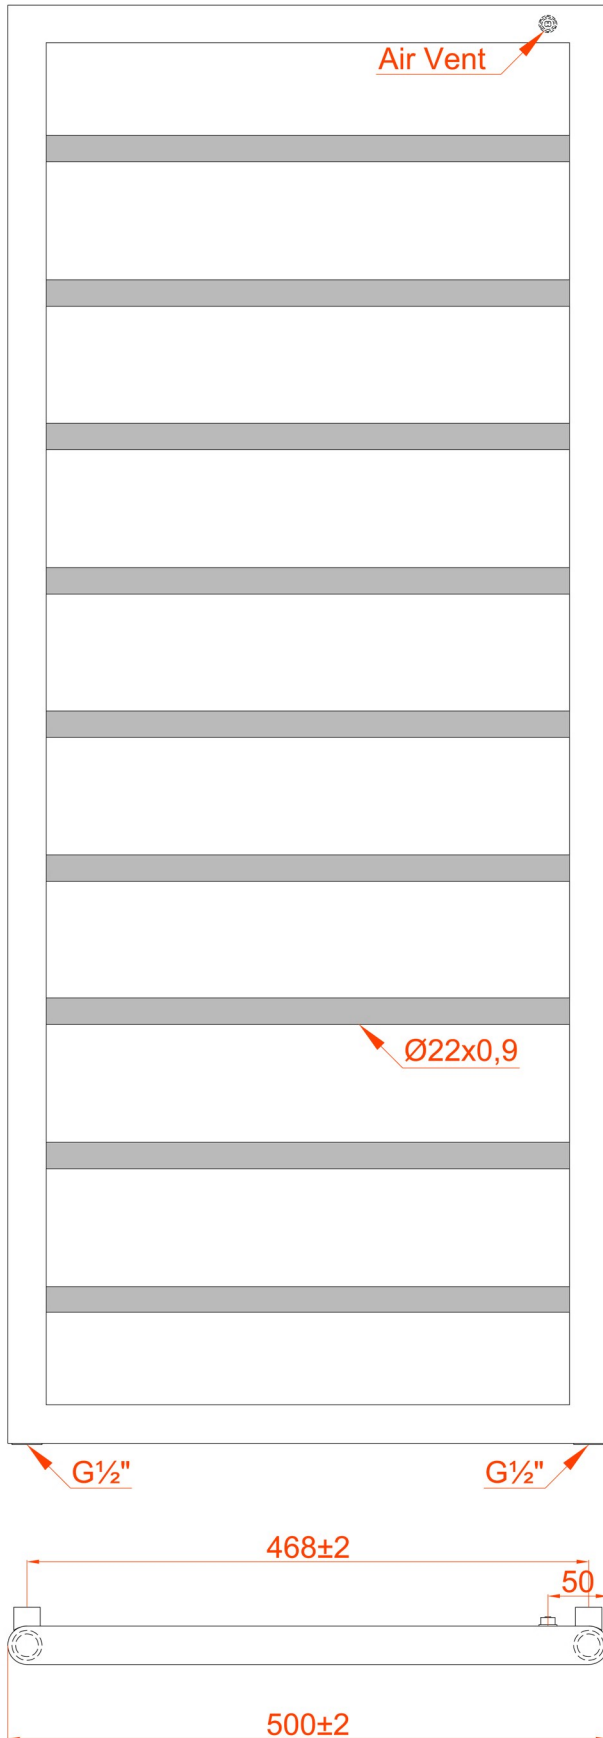

# Kenilworth 1200 x 500mm. Technical Drawing

\* Element can only be fitted on the right hand side.