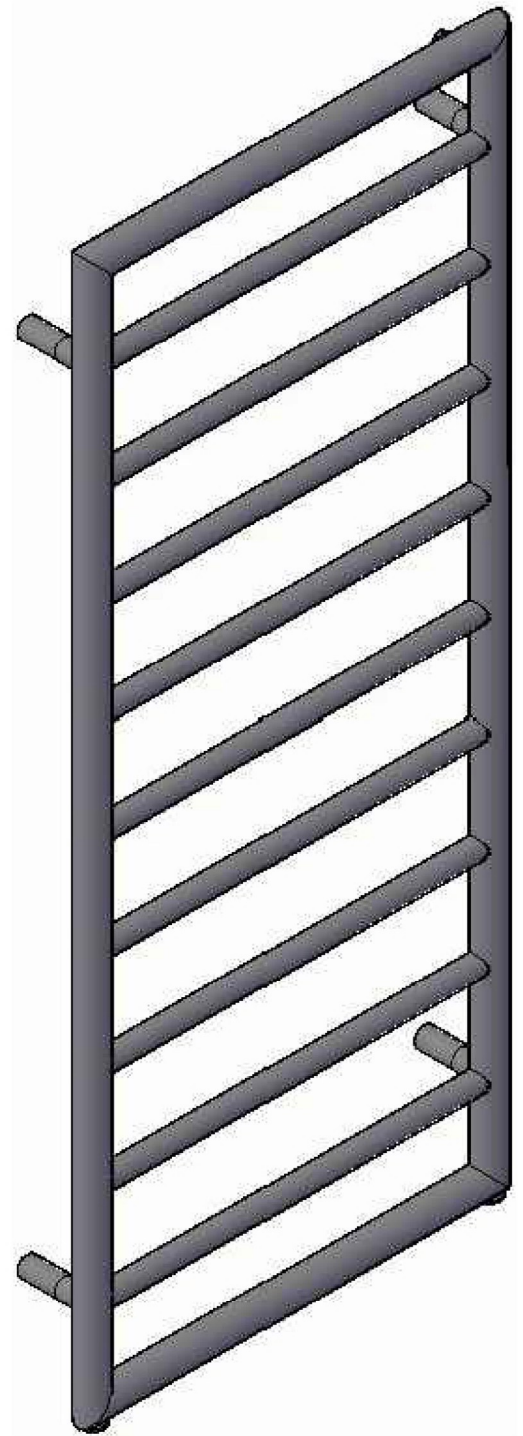

# Kenilworth 1200 x 500mm. Technical Drawing

\* Element can only be fitted on the right hand side.