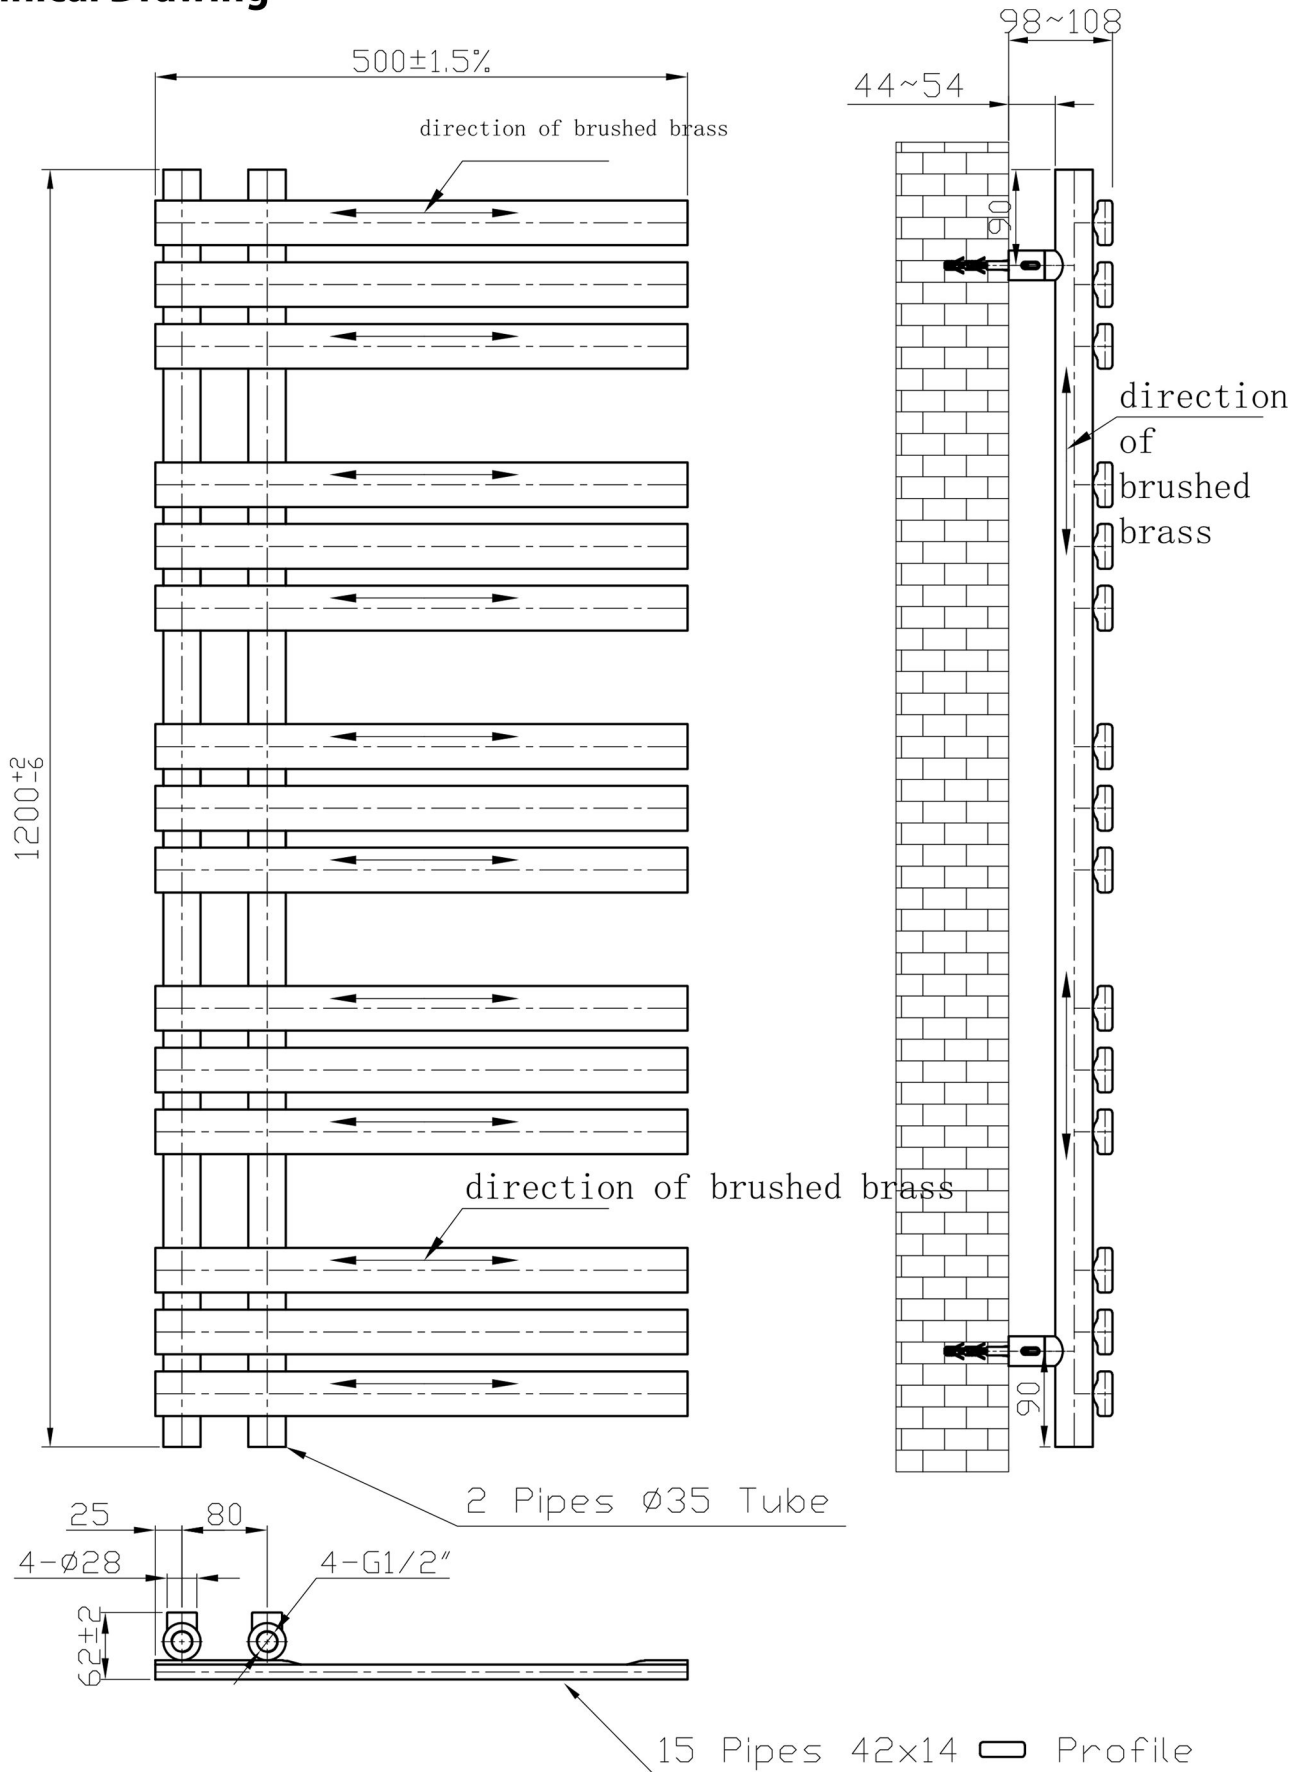

Leonardo Designer Towel Rail 1200x500mm.

Brushed Brass

Technical Drawing

Eastbrook

Eastbrook Road, Gloucester GL4 3DB

Technical Helpline : 01452 317890

Mon - Fri / 8am - 5pm

Email : technical@eastbrookco.com