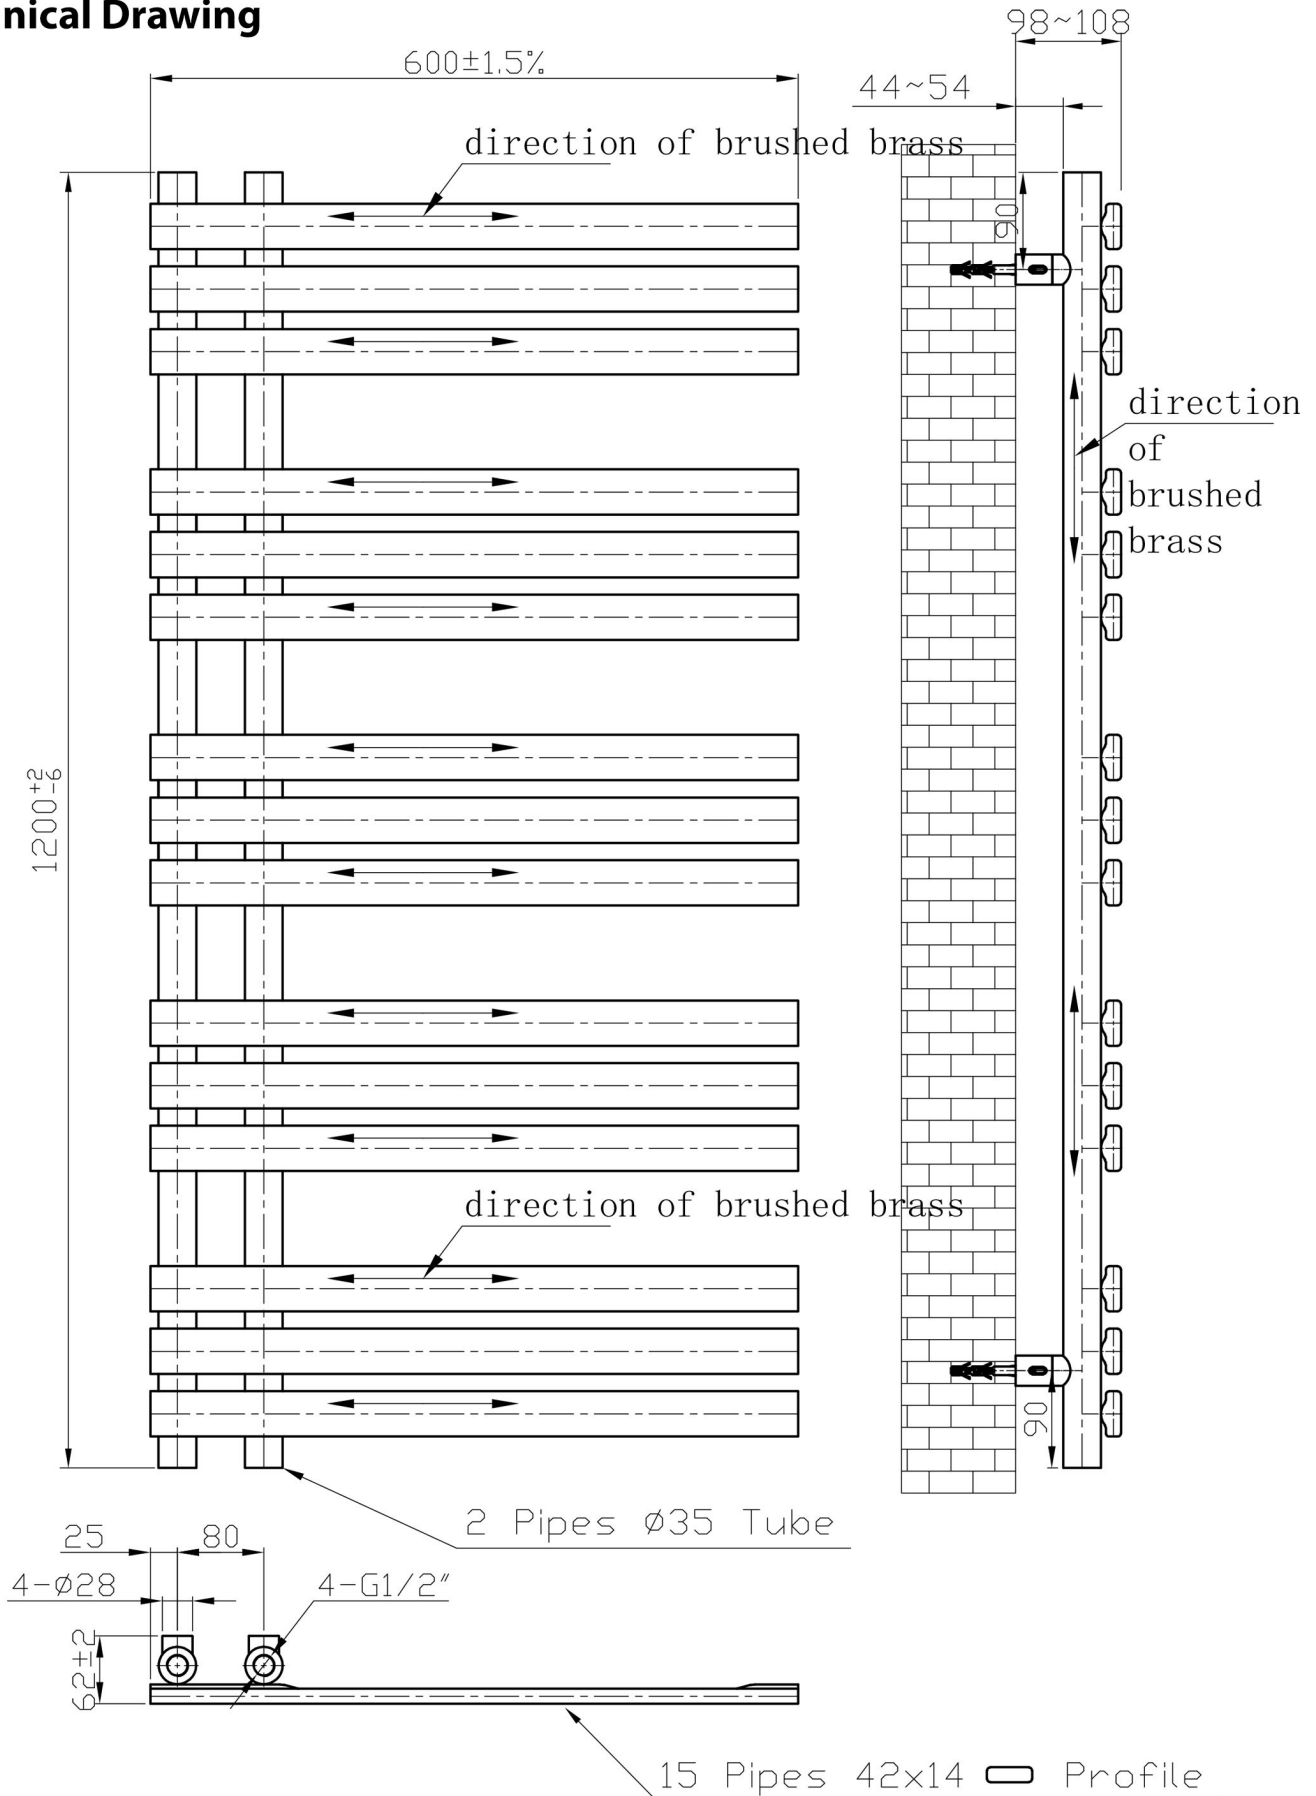

Leonardo Designer Towel Rail 1200x600mm.

Brushed Brass

Technical Drawing

Eastbrook 

Eastbrook Road, Gloucester GL4 3DB

Technical Helpline : 01452 317890

Mon - Fri / 8am - 5pm

Email : technical@eastbrookco.com