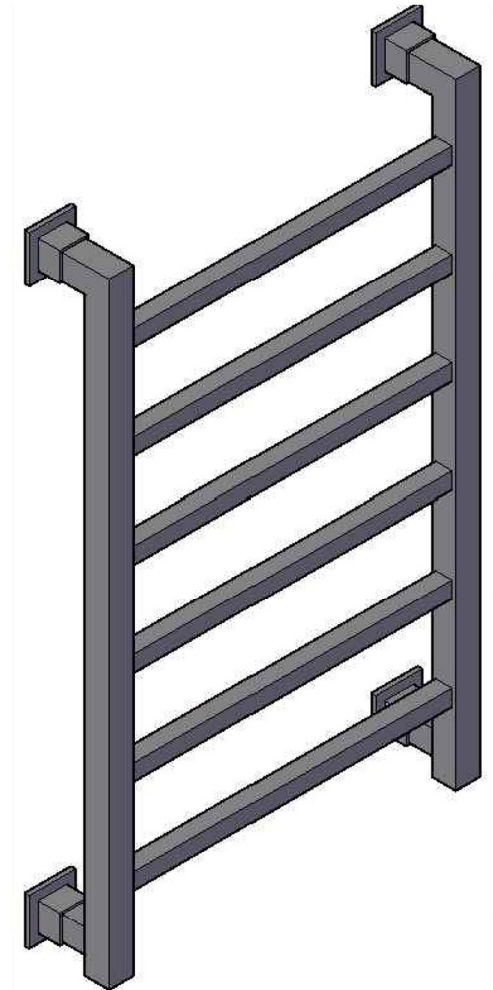

# Loxley 800 x 500mm.

## Technical Drawing

\* Element can only be fitted on the right hand side.