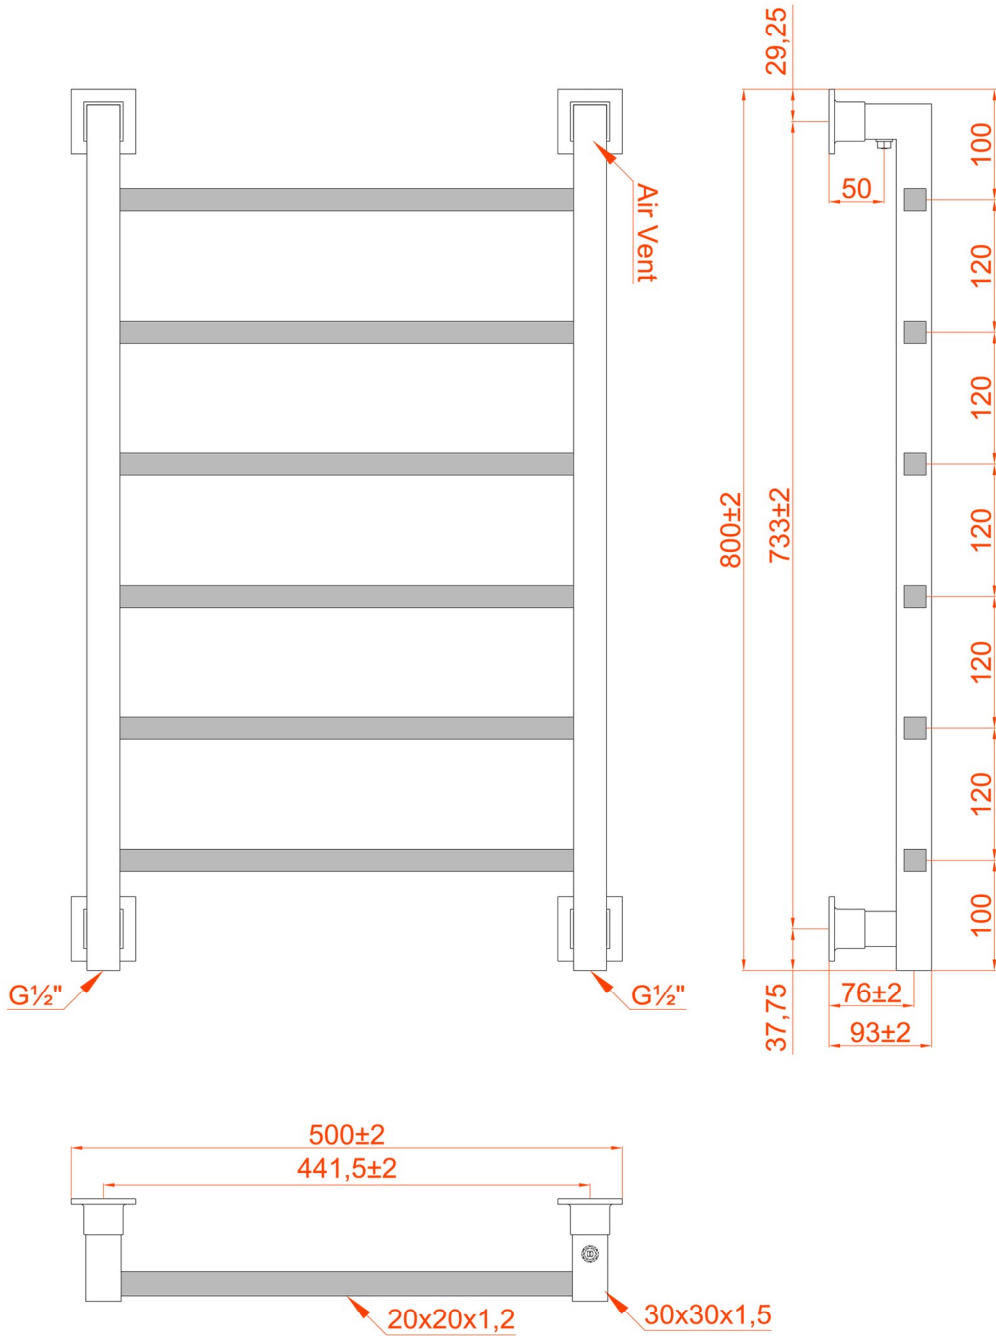

# Loxley 800 x 500mm.

## Technical Drawing

\* Element can only be fitted on the right hand side.