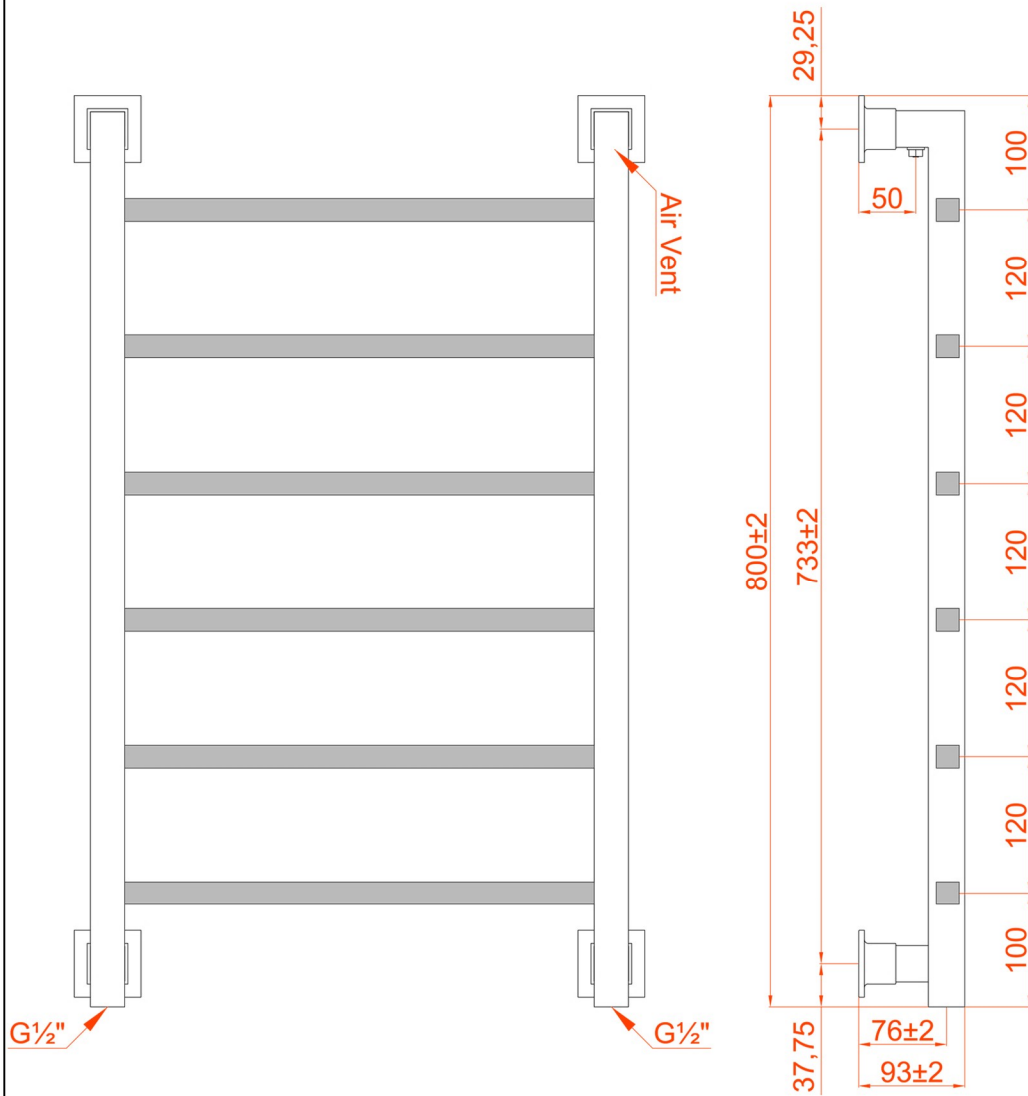

Loxley 800 x 600mm. Technical Drawing

* Element can only be fitted on the right hand side.