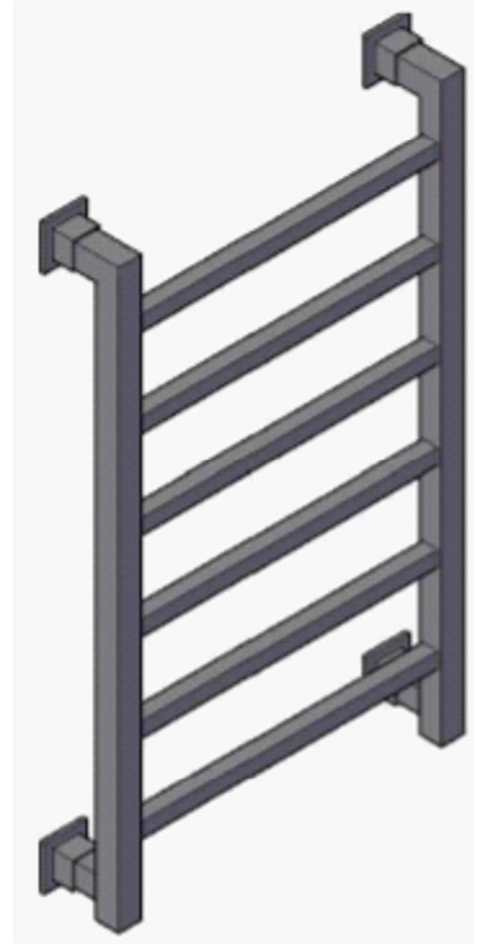

Loxley 800 x 600mm. Technical Drawing

* Element can only be fitted on the right hand side.