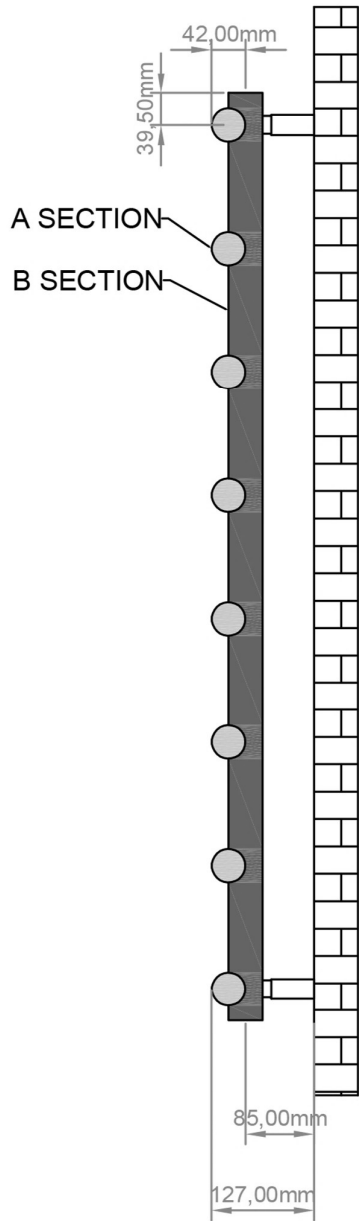

# Marlow E-Style 1150 x 500mm. Technical Drawing

A SECTION

B SECTION

SCALE: 1/5

**Eastbrook**   
 Eastbrook Road, Gloucester GL4 3DB  
 Technical Helpline : 01452 317890  
 Mon - Fri / 8am - 5pm  
 Email : [technical@eastbrookco.com](mailto:technical@eastbrookco.com)