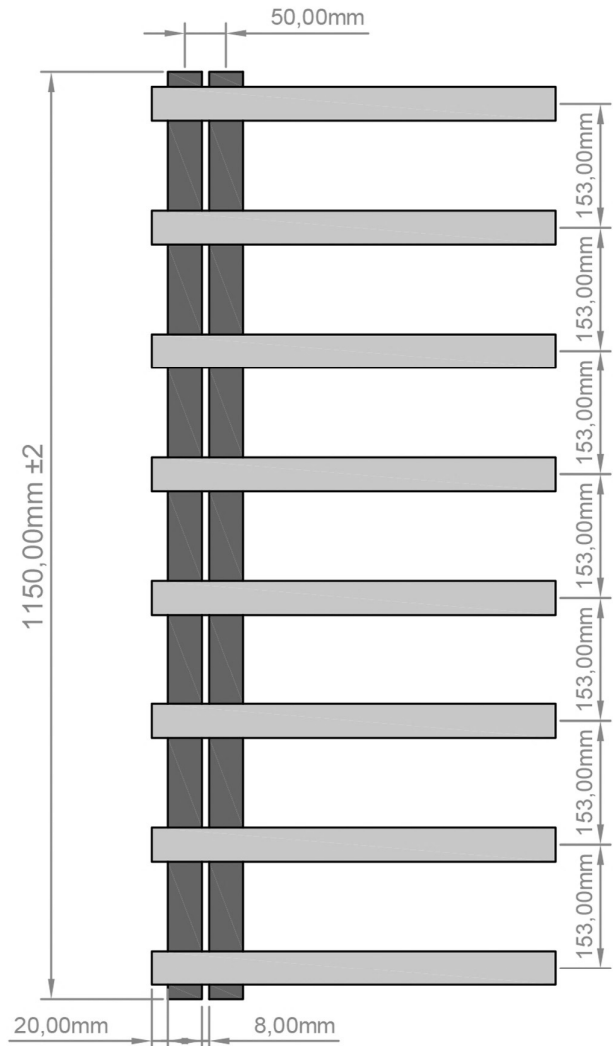

# Marlow E-Style 1150 x 500mm. Technical Drawing

A SECTION

B SECTION

SCALE: 1/5

**Eastbrook**   
 Eastbrook Road, Gloucester GL4 3DB  
 Technical Helpline : 01452 317890  
 Mon - Fri / 8am - 5pm  
 Email : [technical@eastbrookco.com](mailto:technical@eastbrookco.com)