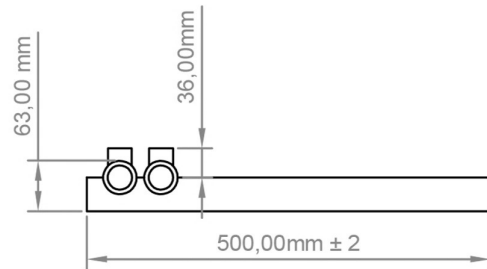

# Marlow E-Style 1150 x 500mm. Technical Drawing

A SECTION

B SECTION

SCALE: 1/5

**Eastbrook**   
 Eastbrook Road, Gloucester GL4 3DB  
 Technical Helpline : 01452 317890  
 Mon - Fri / 8am - 5pm  
 Email : [technical@eastbrookco.com](mailto:technical@eastbrookco.com)