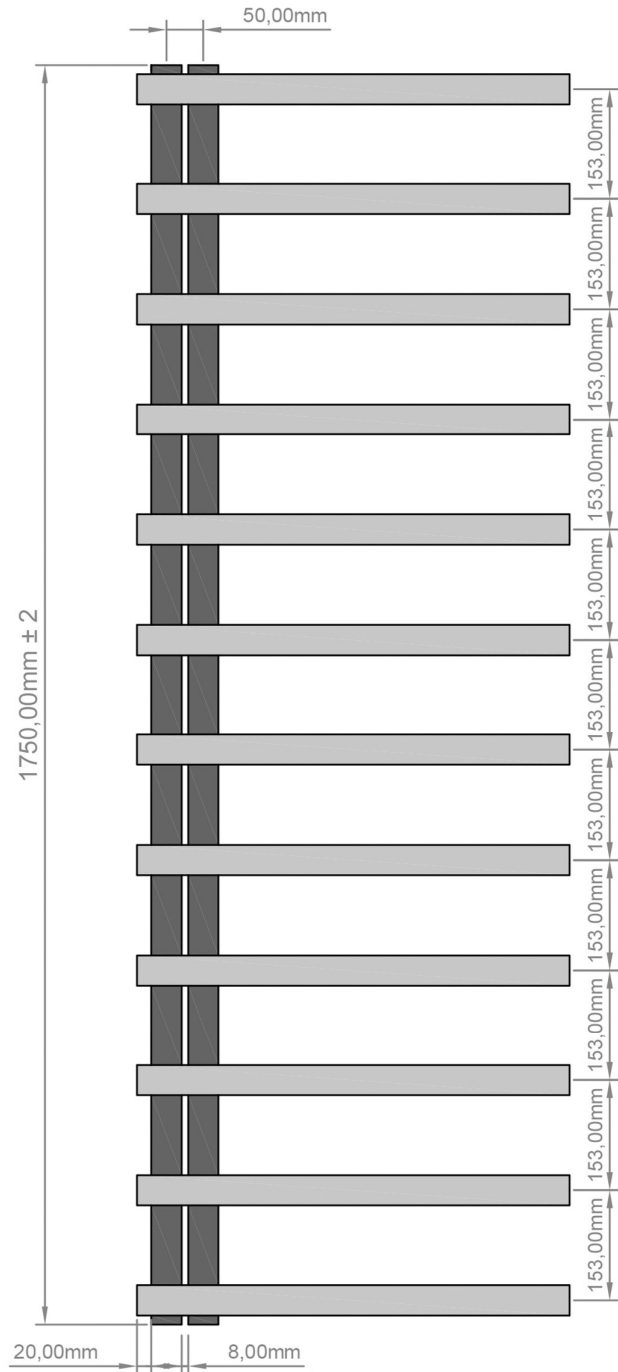

Marlow E-Style 1750 x 600mm.

Technical Drawing

SCALE: 1/5

Eastbrook 

Eastbrook Road, Gloucester GL4 3DB
 Technical Helpline : 01452 317890
 Mon - Fri / 8am - 5pm
 Email : technical@eastbrookco.com