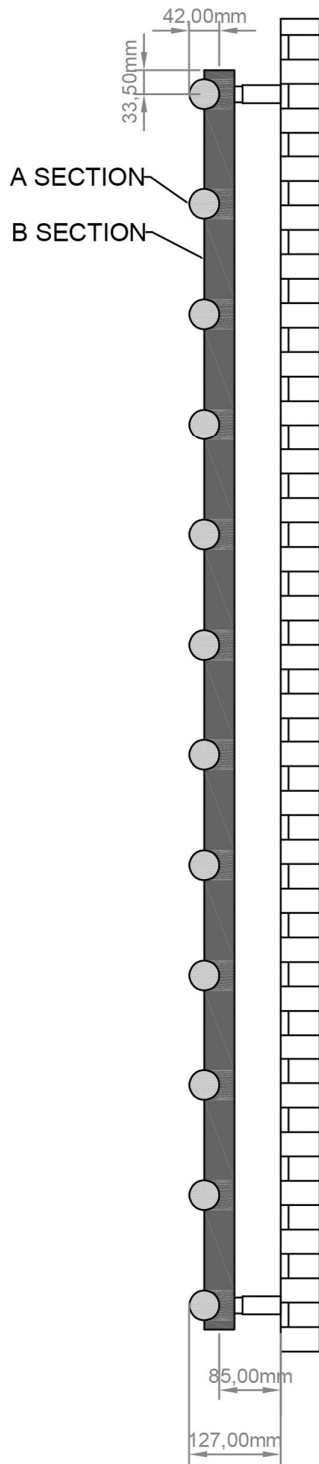

Marlow E-Style 1750 x 600mm.

Technical Drawing

SCALE: 1/5

Eastbrook 

Eastbrook Road, Gloucester GL4 3DB
 Technical Helpline : 01452 317890
 Mon - Fri / 8am - 5pm
 Email : technical@eastbrookco.com