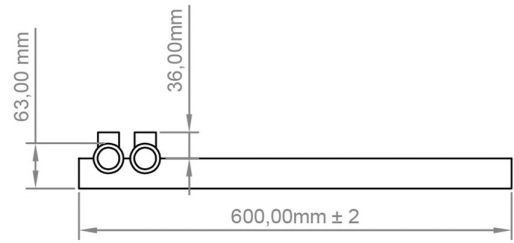

Marlow E-Style 1750 x 600mm.

Technical Drawing

SCALE: 1/5

Eastbrook 

Eastbrook Road, Gloucester GL4 3DB
 Technical Helpline : 01452 317890
 Mon - Fri / 8am - 5pm
 Email : technical@eastbrookco.com