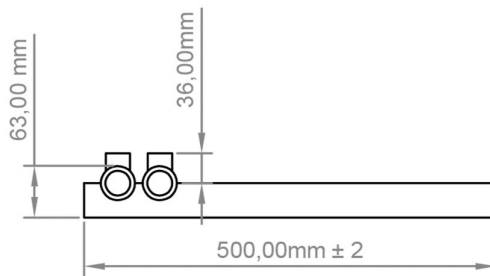

# Marlow E-Style 850 x 500mm. Technical Drawing

A SECTION

B SECTION

SCALE: 1/5

**Eastbrook** 

Eastbrook Road, Gloucester GL4 3DB

Technical Helpline : 01452 317890

Mon - Fri / 8am - 5pm