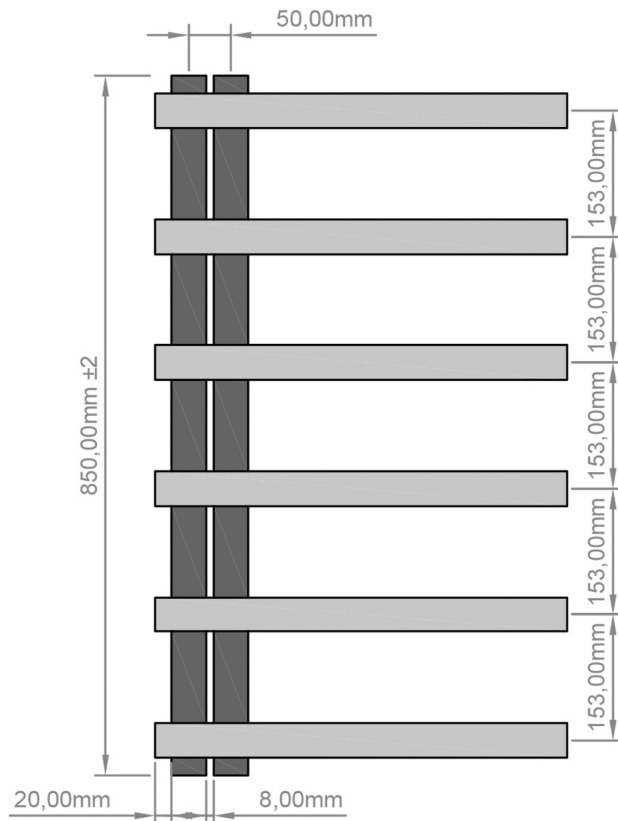

# Marlow E-Style 850 x 500mm. Technical Drawing

A SECTION

B SECTION

SCALE: 1/5

**Eastbrook** 

Eastbrook Road, Gloucester GL4 3DB

Technical Helpline : 01452 317890

Mon - Fri / 8am - 5pm