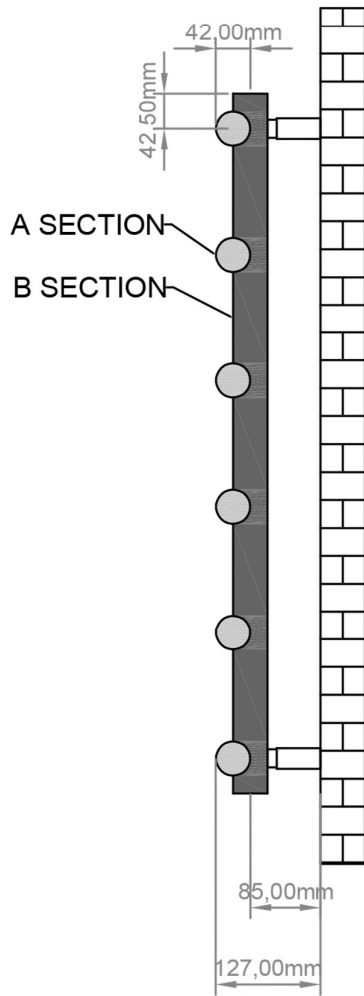

# Marlow E-Style 850 x 500mm. Technical Drawing

A SECTION

B SECTION

SCALE: 1/5

**Eastbrook** 

Eastbrook Road, Gloucester GL4 3DB

Technical Helpline : 01452 317890

Mon - Fri / 8am - 5pm