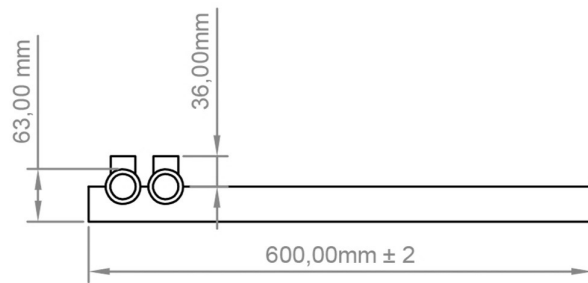

Marlow E-Style 850 x 600mm. Technical Drawing

A SECTION

B SECTION

SCALE: 1/5

Eastbrook 

Eastbrook Road, Gloucester GL4 3DB

Technical Helpline : 01452 317890

Mon - Fri / 8am - 5pm