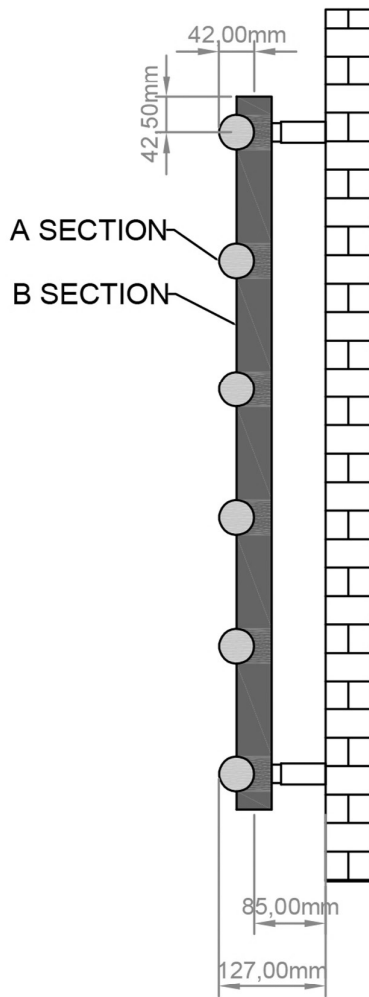

Marlow E-Style 850 x 600mm. Technical Drawing

A SECTION

B SECTION

SCALE: 1/5

Eastbrook 

Eastbrook Road, Gloucester GL4 3DB

Technical Helpline : 01452 317890

Mon - Fri / 8am - 5pm