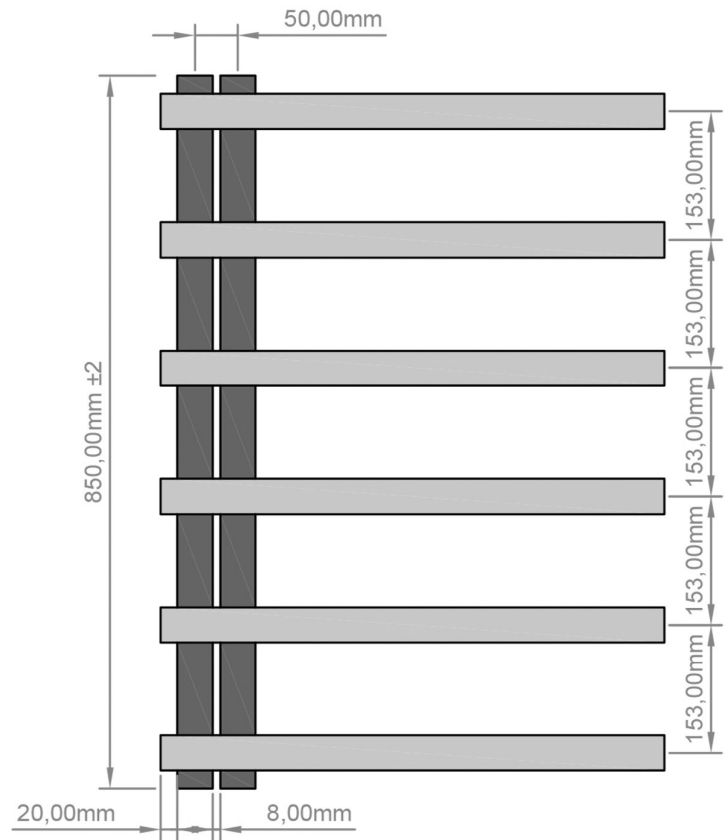

Marlow E-Style 850 x 600mm. Technical Drawing

A SECTION

B SECTION

SCALE: 1/5

Eastbrook 

Eastbrook Road, Gloucester GL4 3DB

Technical Helpline : 01452 317890

Mon - Fri / 8am - 5pm