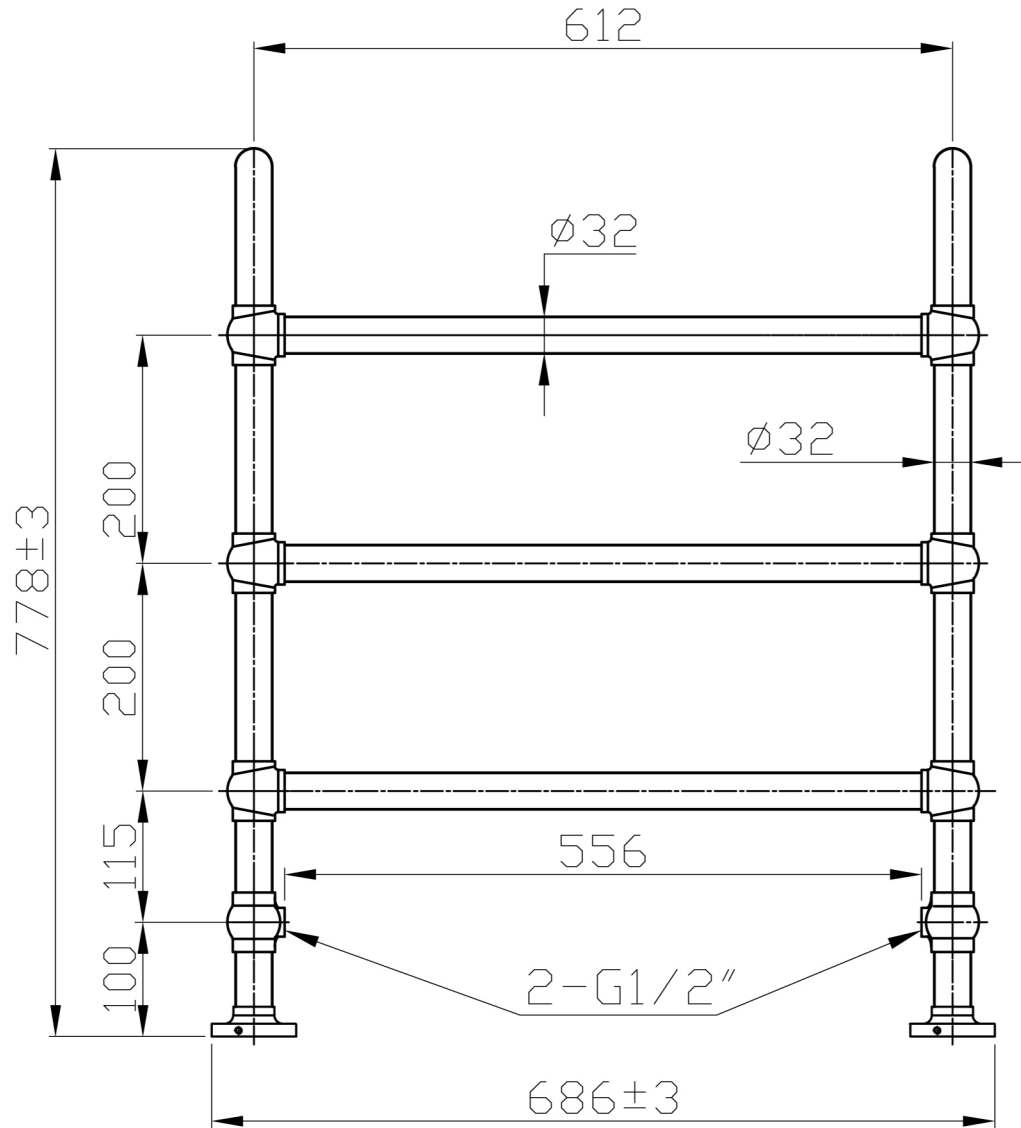

41.1022 Painswick technical drawing

The TRADITIONAL Range

Unit: mm

Tappings : 556mm.
Tappings from floor : 100mm.

This product should be fitted by a fully qualified installer.

Eastbrook Road, Gloucester GL4 3DB
Technical Helpline : 01452 317890
Mon - Fri / 8am - 5pm
Email : technical@eastbrookco.com