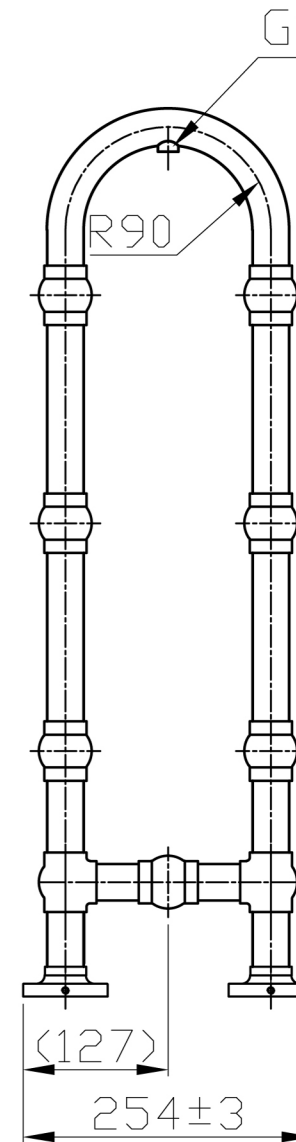

41.1022 Painswick technical drawing

The TRADITIONAL Range

Unit: mm

Tappings : 556mm.
Tappings from floor : 100mm.

This product should be fitted by a fully qualified installer.

Eastbrook Road, Gloucester GL4 3DB
Technical Helpline : 01452 317890
Mon - Fri / 8am - 5pm
Email : technical@eastbrookco.com