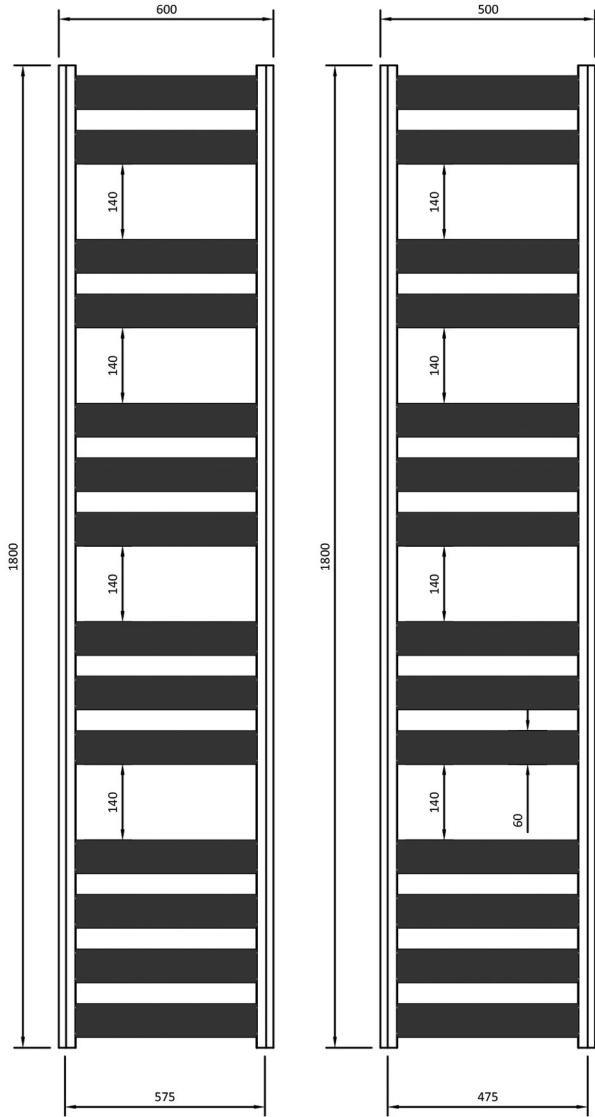

Pelago Aluminium Towel Rails

Technical Drawing

14 Tubes
2 + 2 + 3 + 3 + 4

9 Tubes
2 + 2 + 2 + 3

5 Tubes
2 + 3