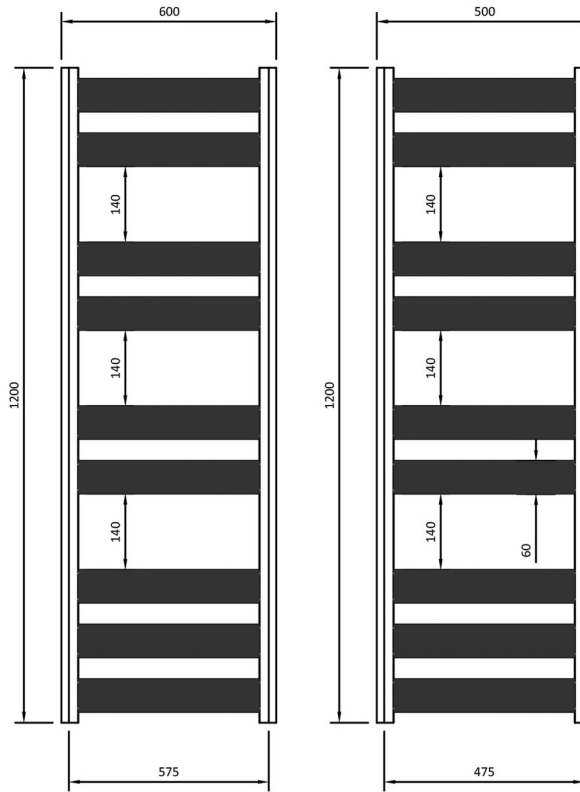

Pelago Aluminium Towel Rails

Technical Drawing

14 Tubes
2 + 2 + 3 + 3 + 4

9 Tubes
2 + 2 + 2 + 3

5 Tubes
2 + 3