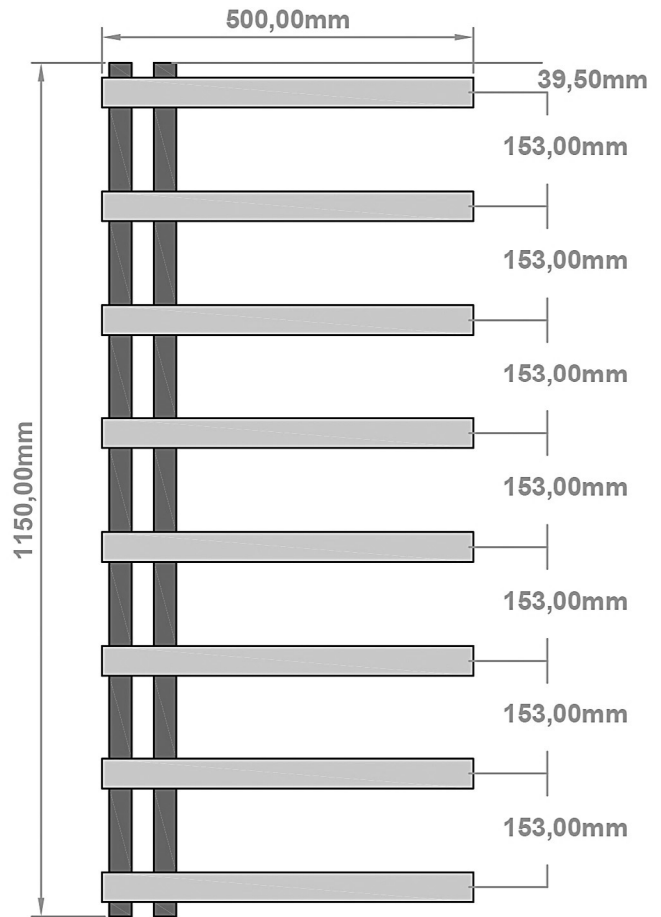

Platani 1150 x 500mm. Technical Drawing

A SECTION

B SECTION

Eastbrook 

Eastbrook Road, Gloucester GL4 3DB

Technical Helpline : 01452 317890

Mon - Fri / 8am - 5pm

Email : technical@eastbrookco.com