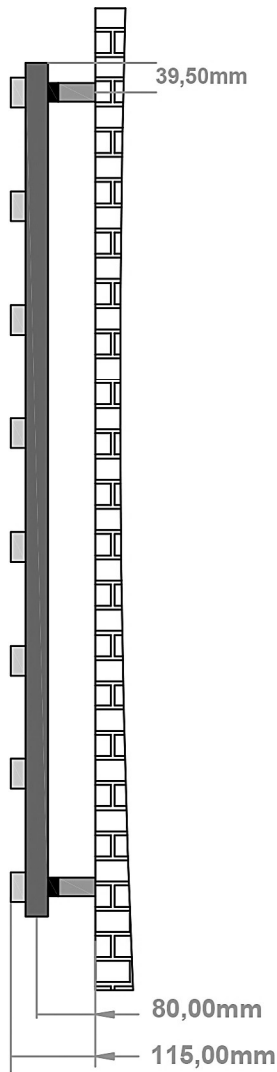

Platani 1150 x 500mm. Technical Drawing

A SECTION

B SECTION

Eastbrook 

Eastbrook Road, Gloucester GL4 3DB

Technical Helpline : 01452 317890

Mon - Fri / 8am - 5pm

Email : technical@eastbrookco.com