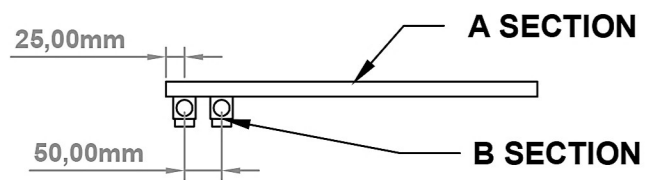

Platani 1150 x 500mm. Technical Drawing

A SECTION

B SECTION

Eastbrook 

Eastbrook Road, Gloucester GL4 3DB

Technical Helpline : 01452 317890

Mon - Fri / 8am - 5pm

Email : technical@eastbrookco.com