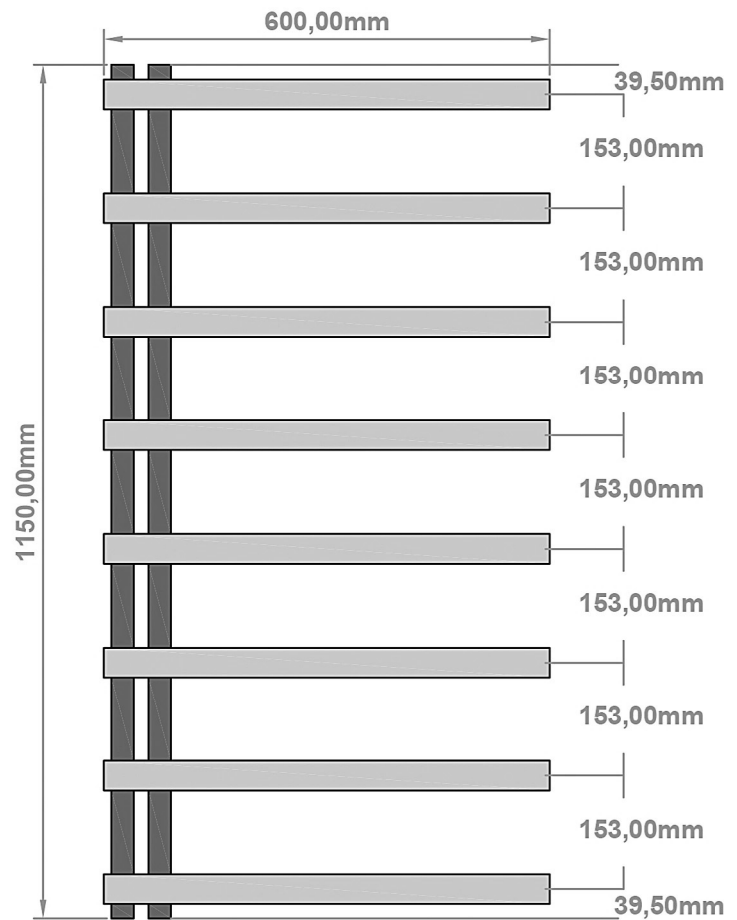

Platani 1150 x 600mm. Technical Drawing

A SECTION

B SECTION

Eastbrook 

Eastbrook Road, Gloucester GL4 3DB

Technical Helpline : 01452 317890

Mon - Fri / 8am - 5pm

Email : technical@eastbrookco.com