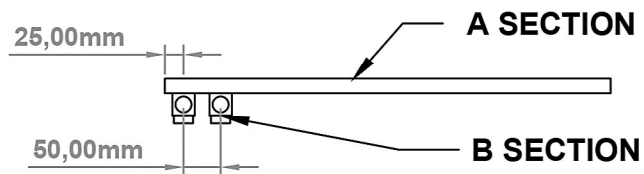

Platani 1150 x 600mm. Technical Drawing

A SECTION

B SECTION

Eastbrook 

Eastbrook Road, Gloucester GL4 3DB

Technical Helpline : 01452 317890

Mon - Fri / 8am - 5pm

Email : technical@eastbrookco.com