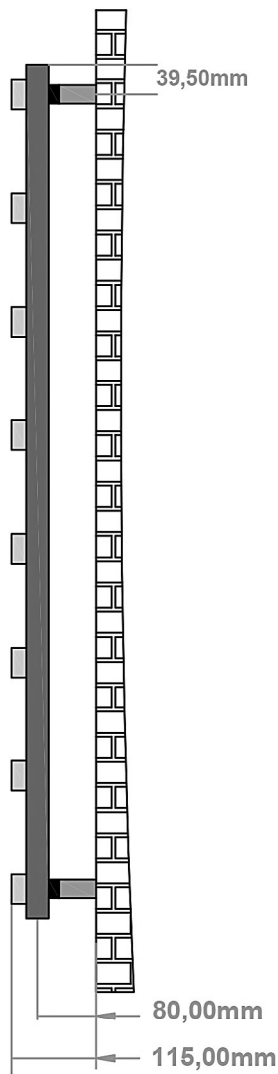

Platani 1150 x 600mm. Technical Drawing

A SECTION

B SECTION

Eastbrook 

Eastbrook Road, Gloucester GL4 3DB

Technical Helpline : 01452 317890

Mon - Fri / 8am - 5pm

Email : technical@eastbrookco.com