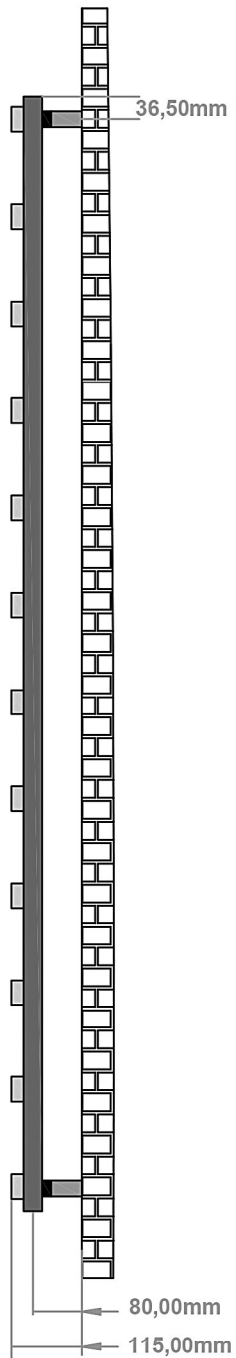

Platani 1800 x 500mm. Technical Drawing

A SECTION

B SECTION