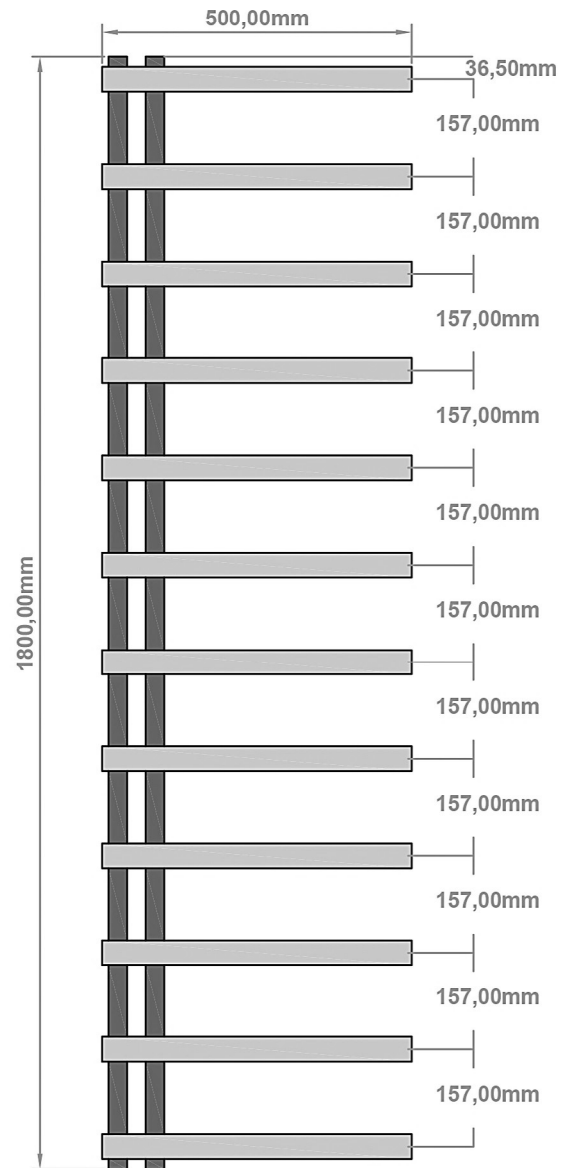

Platani 1800 x 500mm. Technical Drawing

A SECTION

B SECTION