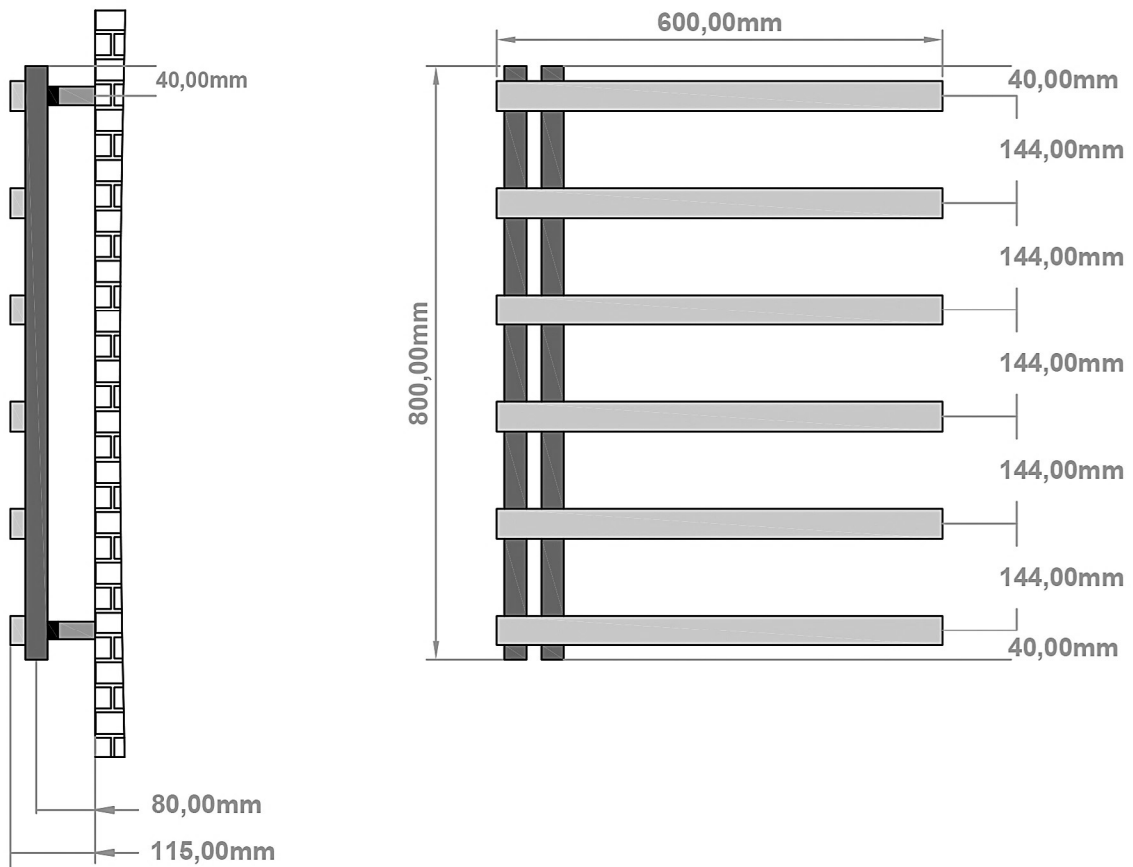

Platani 800 x 600mm. Technical Drawing

A SECTION

B SECTION

Eastbrook 

Eastbrook Road, Gloucester GL4 3DB

Technical Helpline : 01452 317890

Mon - Fri / 8am - 5pm

Email : technical@eastbrookco.com