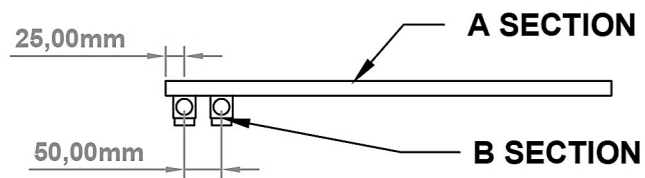

Platani 800 x 600mm. Technical Drawing

A SECTION

B SECTION

Eastbrook 

Eastbrook Road, Gloucester GL4 3DB

Technical Helpline : 01452 317890

Mon - Fri / 8am - 5pm

Email : technical@eastbrookco.com