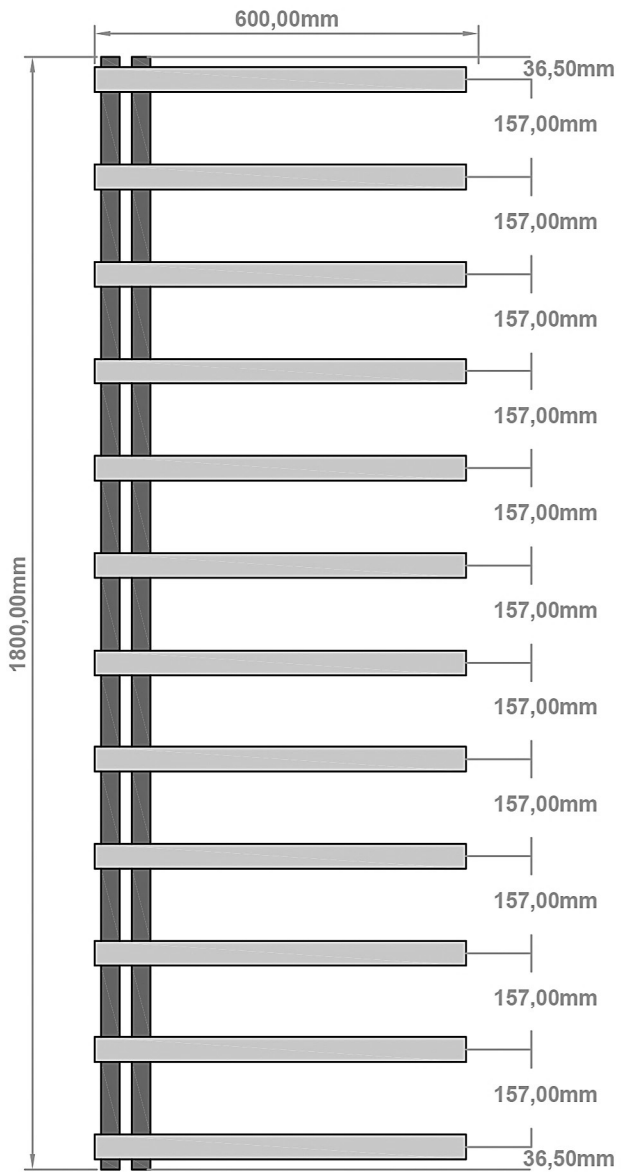

# Platani 1800 x 600mm. Technical Drawing

A SECTION

B SECTION

**Eastbrook** 

Eastbrook Road, Gloucester GL4 3DB

Technical Helpline : 01452 317890

Mon - Fri / 8am - 5pm

Email : [technical@eastbrookco.com](mailto:technical@eastbrookco.com)