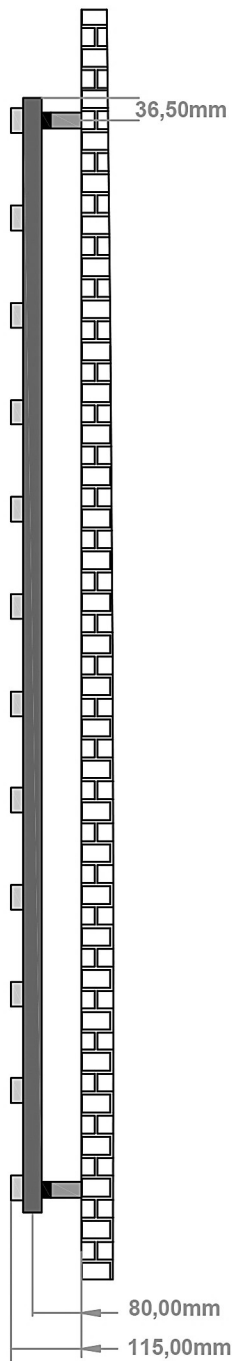

# Platani 1800 x 600mm. Technical Drawing

A SECTION

B SECTION

**Eastbrook** 

Eastbrook Road, Gloucester GL4 3DB

Technical Helpline : 01452 317890

Mon - Fri / 8am - 5pm

Email : [technical@eastbrookco.com](mailto:technical@eastbrookco.com)