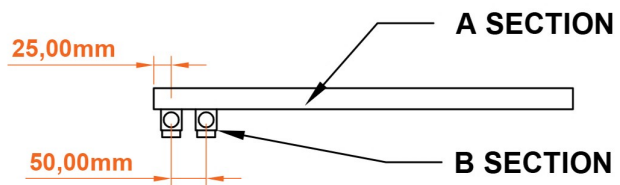

Reinbach 1200 x 600mm. Technical Drawing

A SECTION

B SECTION

scale: 1/2

Eastbrook

Eastbrook Road, Gloucester GL4 3DB

Technical Helpline : 01452 317890

Mon - Fri / 8am - 5pm