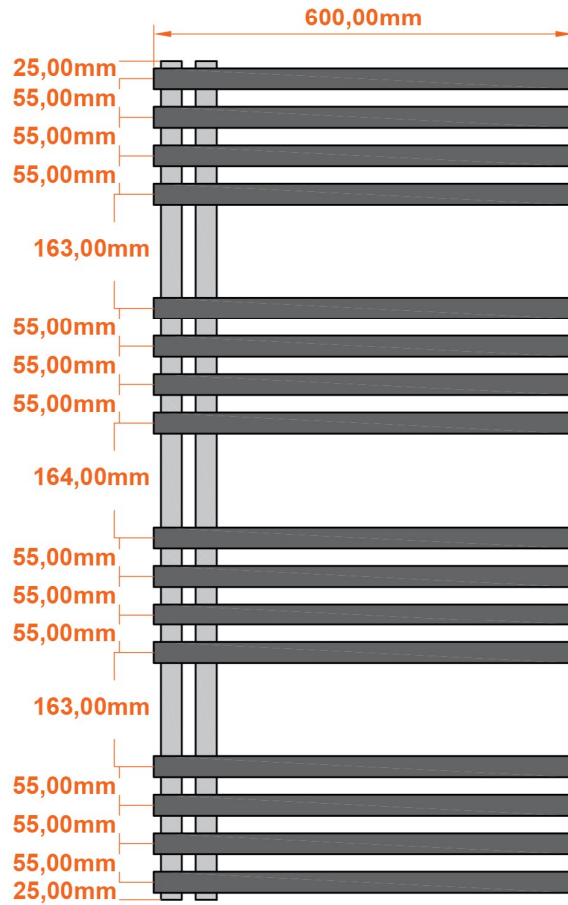

Reinbach 1200 x 600mm. Technical Drawing

A SECTION

B SECTION

scale: 1/2

Eastbrook

Eastbrook Road, Gloucester GL4 3DB

Technical Helpline : 01452 317890

Mon - Fri / 8am - 5pm