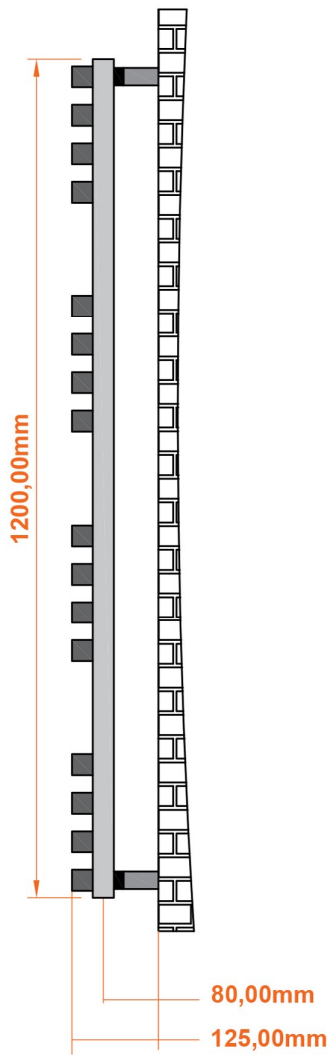

Reinbach 1200 x 600mm. Technical Drawing

A SECTION

B SECTION

scale: 1/2

Eastbrook

Eastbrook Road, Gloucester GL4 3DB

Technical Helpline : 01452 317890

Mon - Fri / 8am - 5pm