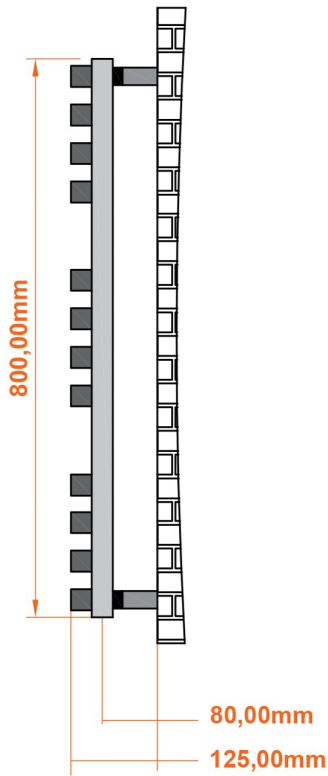

Reinbach 800 x 500mm.

Technical Drawing

A SECTION

B SECTION

scale: 1/2

Eastbrook 

Eastbrook Road, Gloucester GL4 3DB

Technical Helpline : 01452 317890