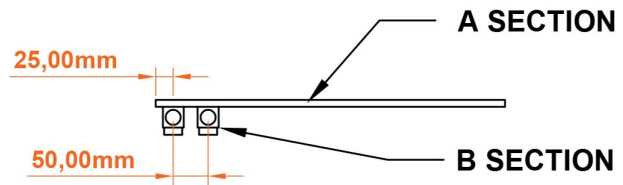

Reinbach 800 x 500mm.

Technical Drawing

A SECTION

B SECTION

scale: 1/2

Eastbrook 

Eastbrook Road, Gloucester GL4 3DB

Technical Helpline : 01452 317890