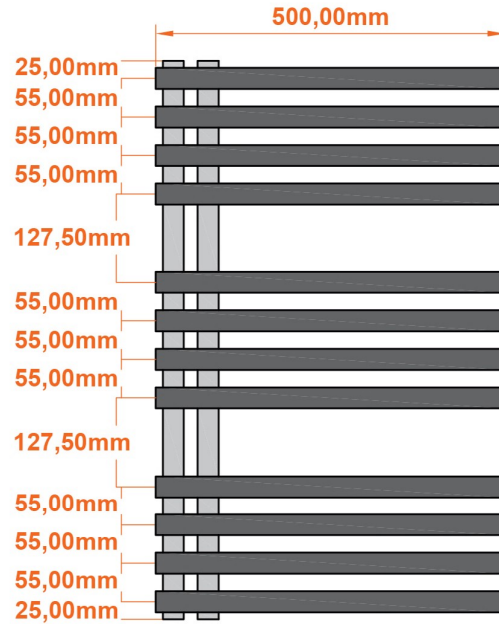

Reinbach 800 x 500mm.

Technical Drawing

A SECTION

B SECTION

scale: 1/2

Eastbrook 

Eastbrook Road, Gloucester GL4 3DB

Technical Helpline : 01452 317890