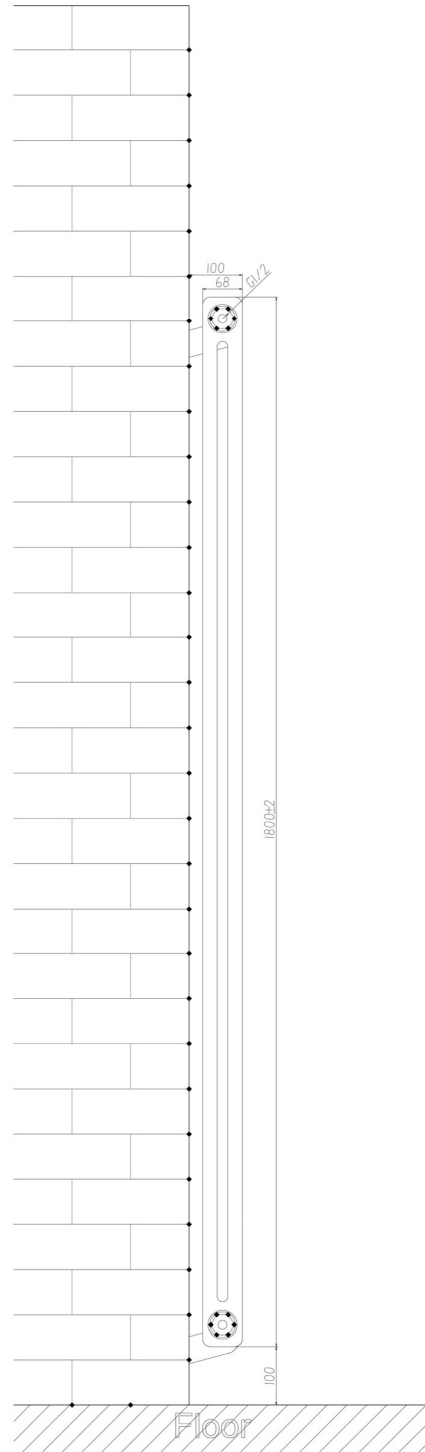

Rivassa 2 Column Radiator 1800 x 473mm.

Technical Drawing

Top view

Side view

Tappings off wall : 65mm.