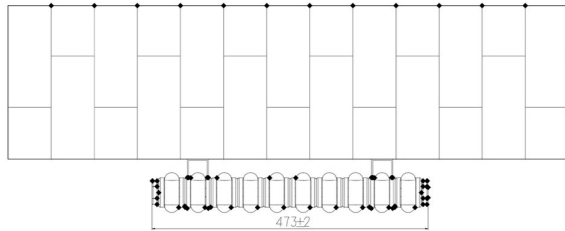

Rivassa 2 Column Radiator 1800 x 473mm.

Technical Drawing

Top view

Side view

Tappings off wall : 65mm.