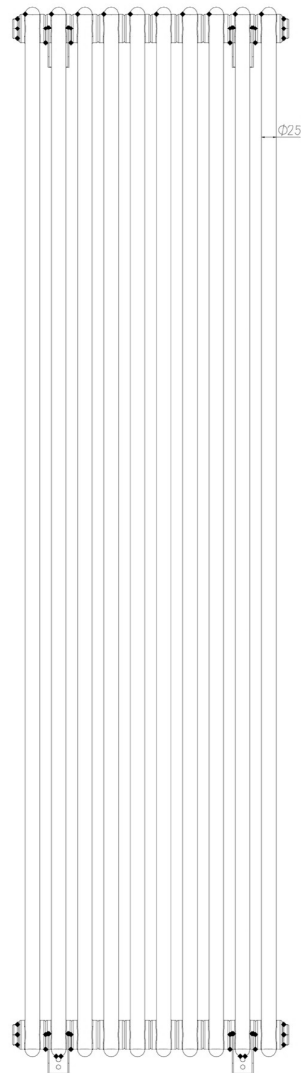

Rivassa 2 Column Radiator 1800 x 473mm.

Technical Drawing

Top view

Side view

Tappings off wall : 65mm.