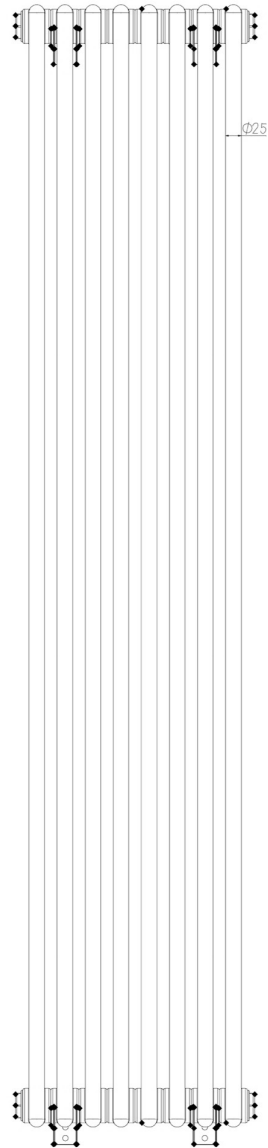

Rivassa 3 Column Radiator 1800 x 383mm.

Technical Drawing

Top view

Side view

Tappings off wall : 80mm.

Eastbrook 
Eastbrook Road, Gloucester GL4 3DB
Technical Helpline : 01452 317890
Mon - Fri / 8am - 5pm
Email : technical@eastbrookco.com