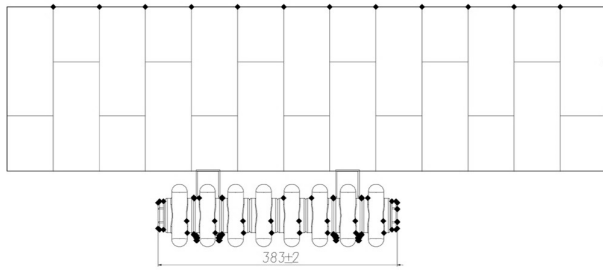

Rivassa 3 Column Radiator 1800 x 383mm.

Technical Drawing

Top view

Side view

Tappings off wall : 80mm.

Eastbrook 
Eastbrook Road, Gloucester GL4 3DB
Technical Helpline : 01452 317890
Mon - Fri / 8am - 5pm
Email : technical@eastbrookco.com