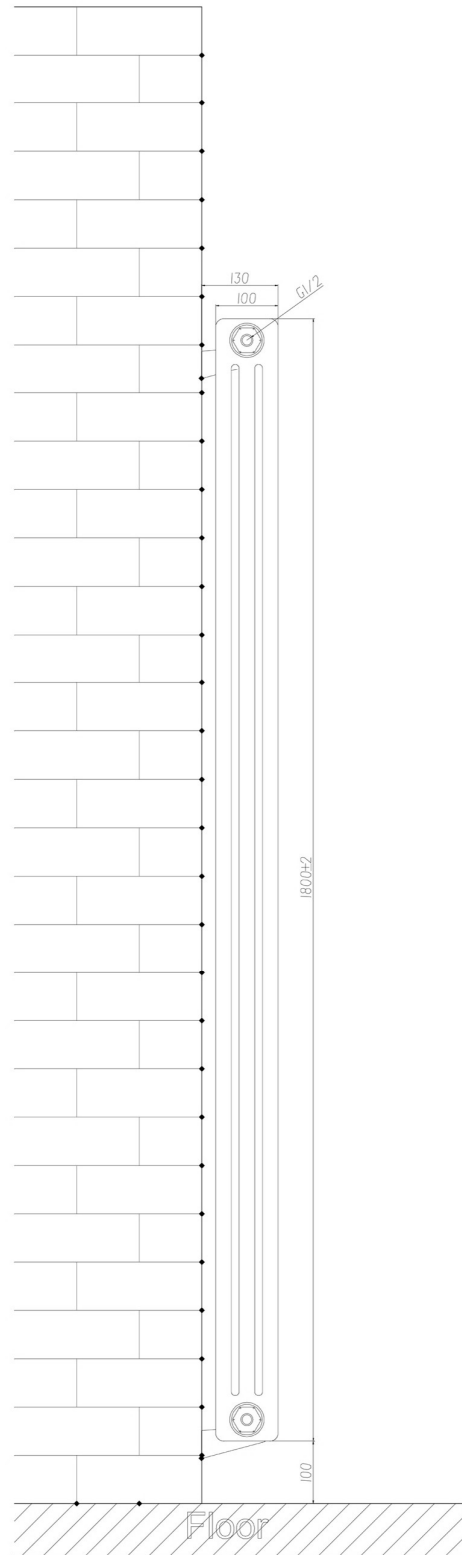

Rivassa 3 Column Radiator 1800 x 383mm.

Technical Drawing

Top view

Side view

Tappings off wall : 80mm.

Eastbrook 
Eastbrook Road, Gloucester GL4 3DB
Technical Helpline : 01452 317890
Mon - Fri / 8am - 5pm
Email : technical@eastbrookco.com