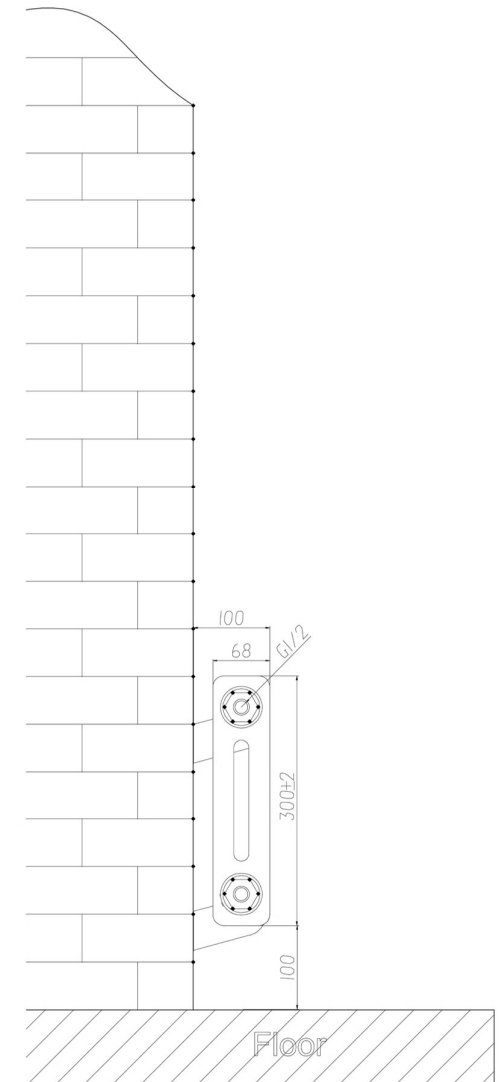

Rivassa 2 Column Horizontal 300 x 1148mm.

Technical Drawing

Top view

Side view

Tappings off wall : 65mm.

Eastbrook 

Eastbrook Road, Gloucester GL4 3DB

Technical Helpline : 01452 317890