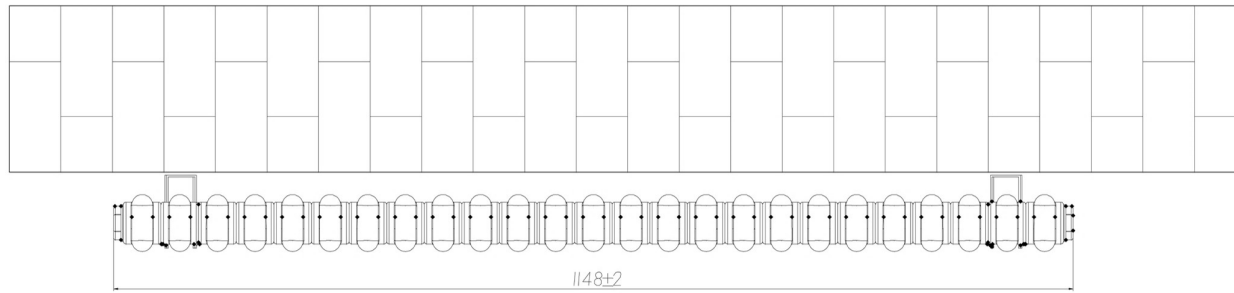

Rivassa 2 Column Horizontal 300 x 1148mm.

Technical Drawing

Top view

Side view

Tappings off wall : 65mm.

Eastbrook 

Eastbrook Road, Gloucester GL4 3DB

Technical Helpline : 01452 317890