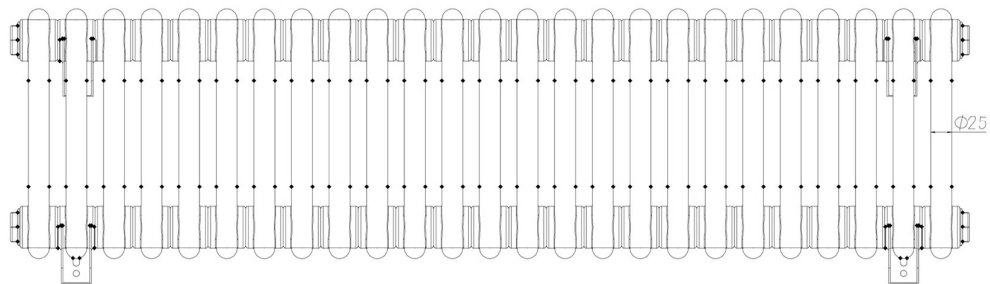

Rivassa 2 Column Horizontal 300 x 1148mm.

Technical Drawing

Top view

Side view

Tappings off wall : 65mm.

Eastbrook 

Eastbrook Road, Gloucester GL4 3DB

Technical Helpline : 01452 317890