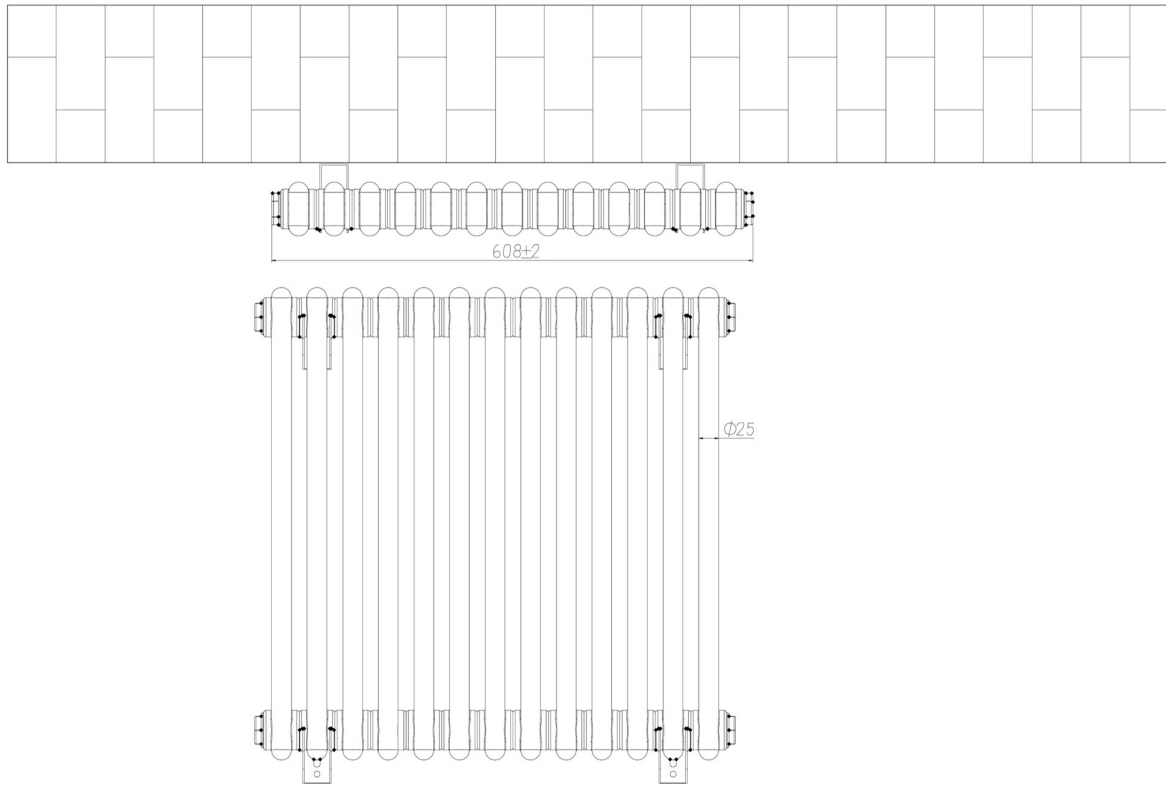

Rivassa 2 Column Horizontal 600 x 608mm.

Technical Drawing

Top view

Tappings off wall : 65mm.

Eastbrook

Eastbrook Road, Gloucester GL4 3DB

Technical Helpline : 01452 317890

Mon - Fri / 8am - 5pm