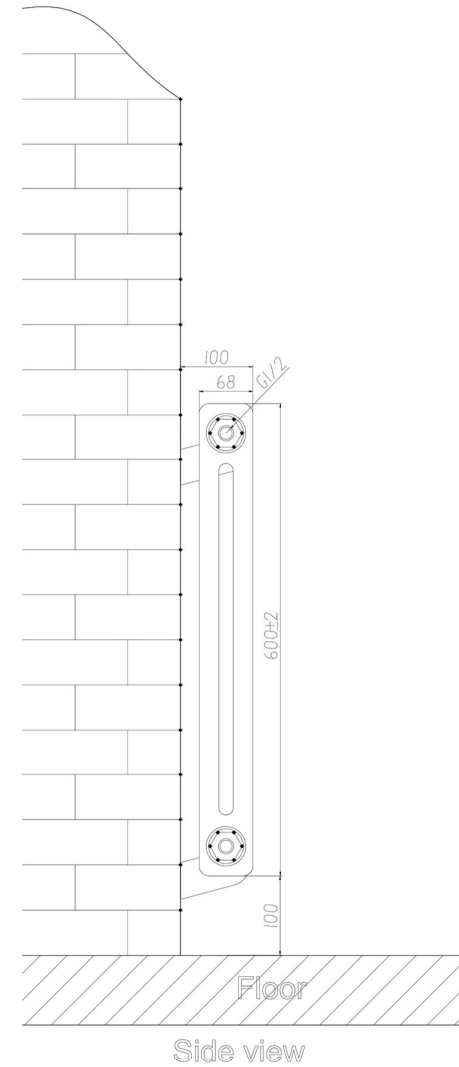

Rivassa 2 Column Horizontal 600 x 608mm.

Technical Drawing

Top view

Tappings off wall : 65mm.

Eastbrook

Eastbrook Road, Gloucester GL4 3DB

Technical Helpline : 01452 317890

Mon - Fri / 8am - 5pm