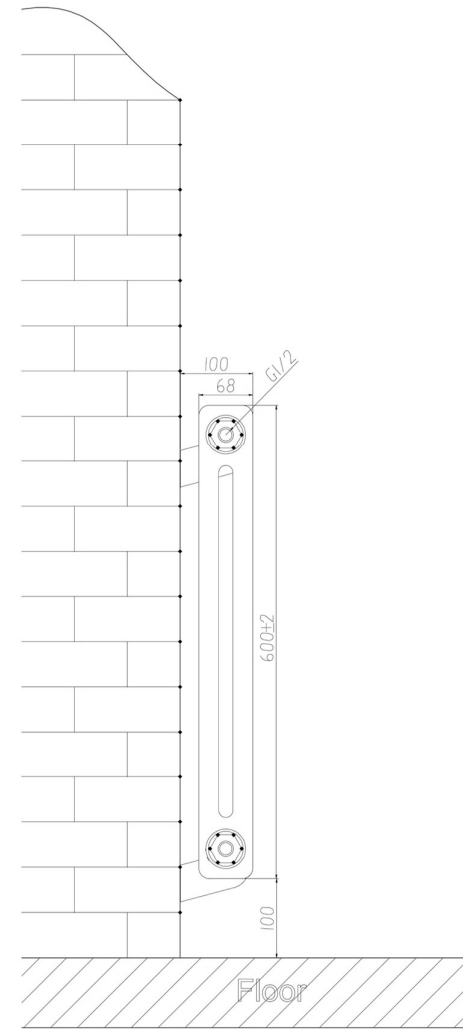

Rivassa 2 Column Horizontal 600 x 833mm.

Technical Drawing

Top view

Side view

Tappings off wall : 65mm.

Eastbrook 

Eastbrook Road, Gloucester GL4 3DB

Technical Helpline : 01452 317890