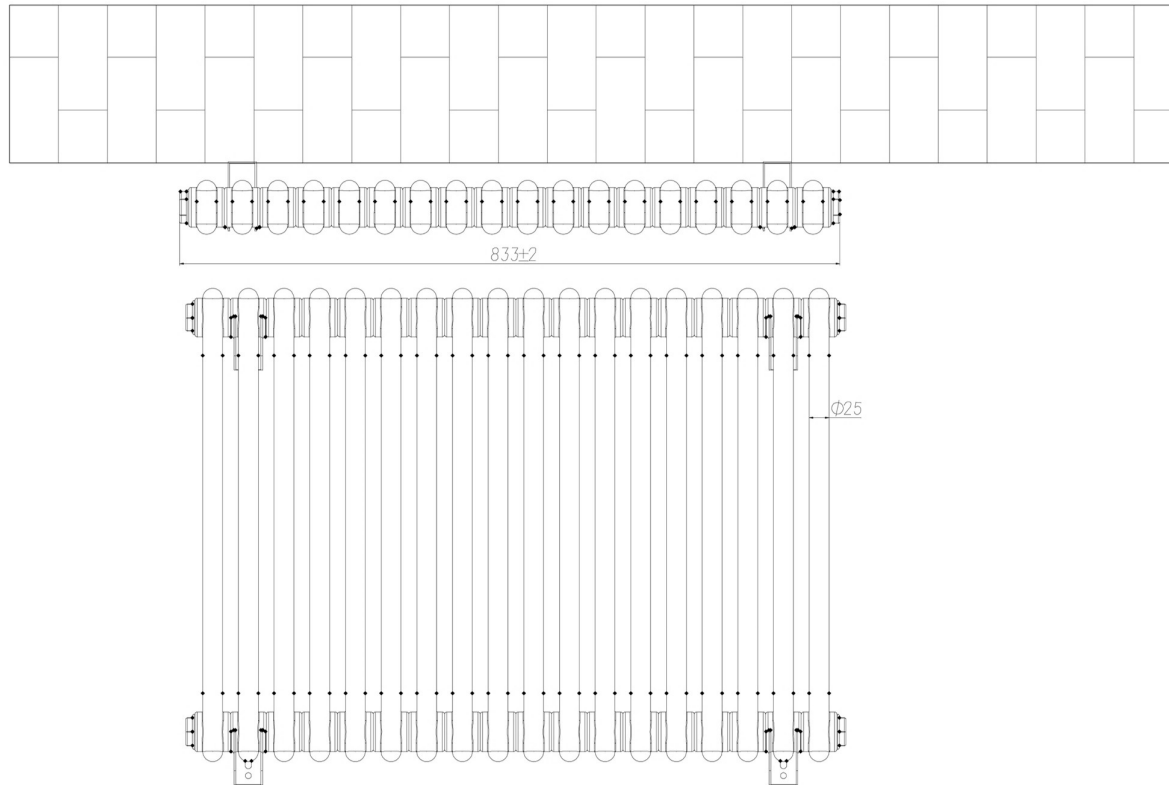

Rivassa 2 Column Horizontal 600 x 833mm.

Technical Drawing

Top view

Side view

Tappings off wall : 65mm.

Eastbrook 

Eastbrook Road, Gloucester GL4 3DB

Technical Helpline : 01452 317890