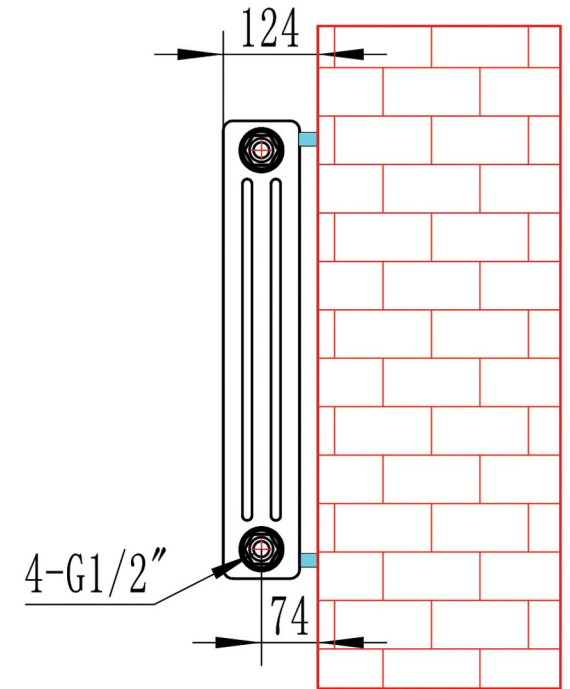

Rivassa 3 Column Horizontal 600 x 1460mm.

Technical Drawing

unit:mm

Eastbrook

Eastbrook Road, Gloucester GL4 3DB

Technical Helpline : 01452 317890

Mon - Fri / 8am - 5pm

Email : technical@eastbrookco.com