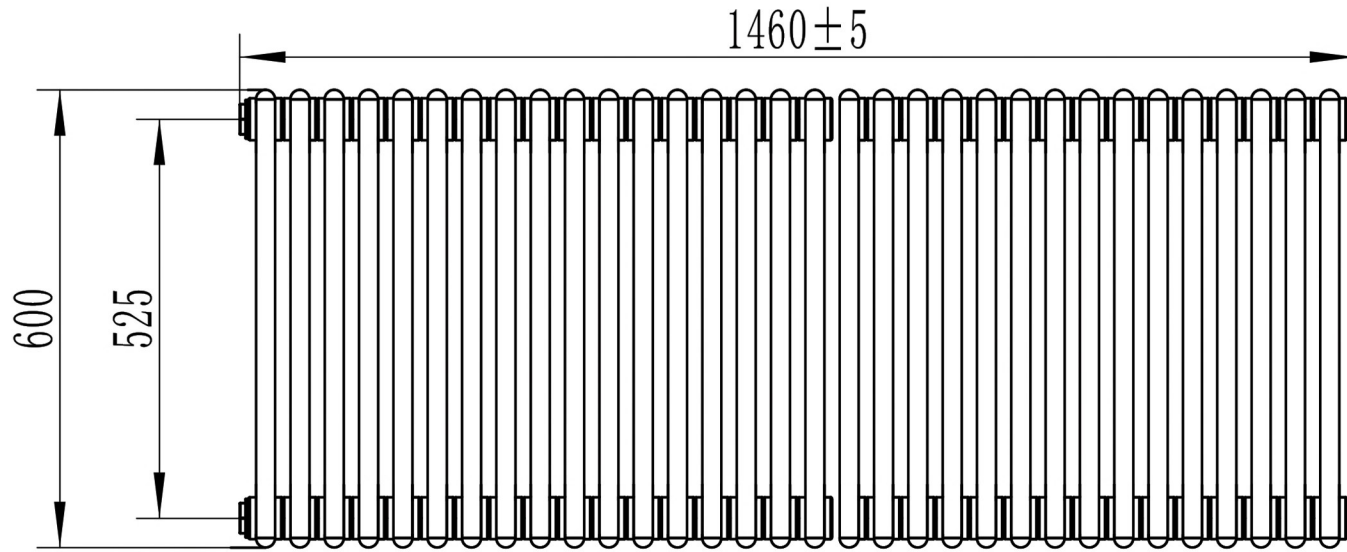

Rivassa 3 Column Horizontal 600 x 1460mm.

Technical Drawing

unit:mm

Eastbrook

Eastbrook Road, Gloucester GL4 3DB

Technical Helpline : 01452 317890

Mon - Fri / 8am - 5pm

Email : technical@eastbrookco.com