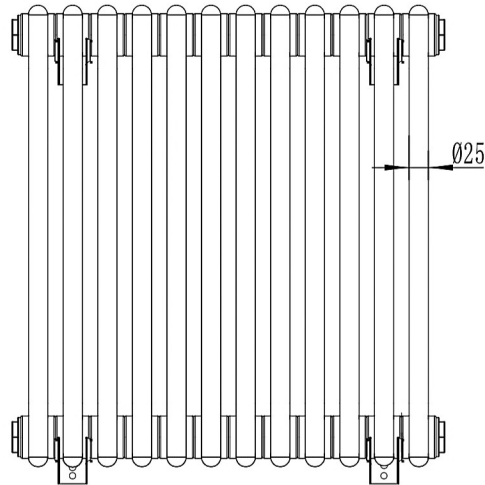

Rivassa 3 Column Horizontal 600 x 563mm.

Technical Drawing

Top view

Side view

Eastbrook 

Eastbrook Road, Gloucester GL4 3DB

Technical Helpline : 01452 317890

Mon - Fri / 8am - 5pm