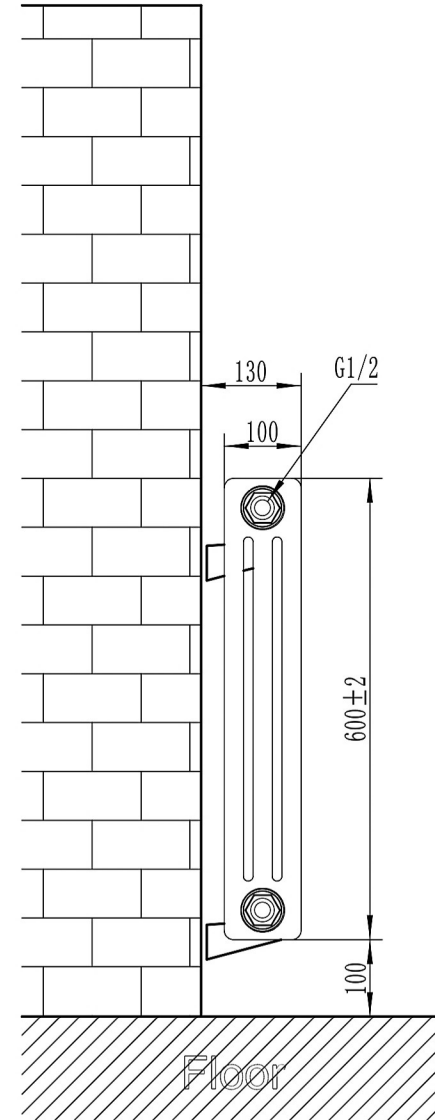

Rivassa 3 Column Horizontal 600 x 563mm.

Technical Drawing

Top view

Side view

Eastbrook 

Eastbrook Road, Gloucester GL4 3DB

Technical Helpline : 01452 317890

Mon - Fri / 8am - 5pm