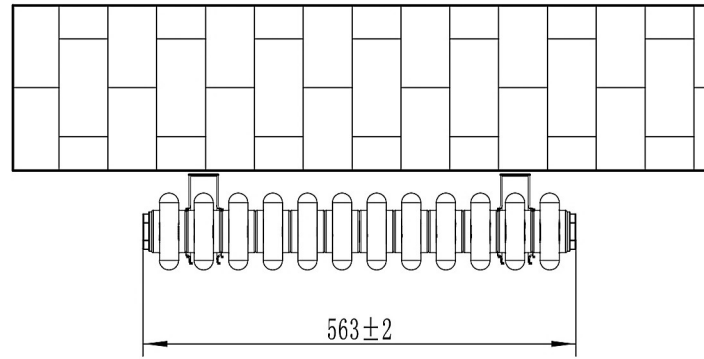

Rivassa 3 Column Horizontal 600 x 563mm.

Technical Drawing

Top view

Side view

Eastbrook 

Eastbrook Road, Gloucester GL4 3DB

Technical Helpline : 01452 317890

Mon - Fri / 8am - 5pm