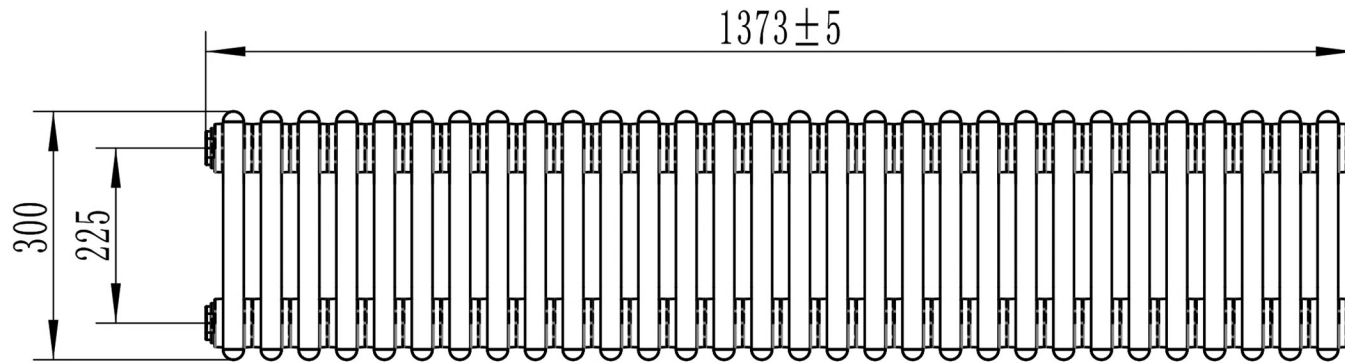

Rivassa 4 Column Horizontal 300 x 1373mm.

Technical Drawing

unit:mm

Eastbrook

Eastbrook Road, Gloucester GL4 3DB

Technical Helpline : 01452 317890

Mon - Fri / 8am - 5pm

Email : technical@eastbrookco.com