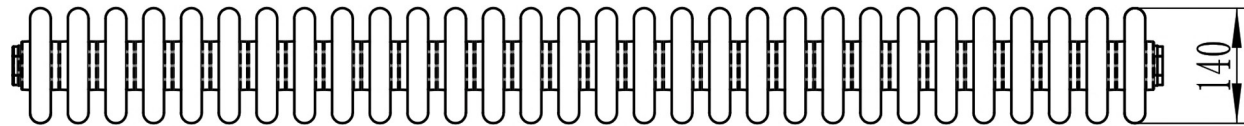

Rivassa 4 Column Horizontal 300 x 1373mm.

Technical Drawing

unit:mm

Eastbrook

Eastbrook Road, Gloucester GL4 3DB

Technical Helpline : 01452 317890

Mon - Fri / 8am - 5pm

Email : technical@eastbrookco.com