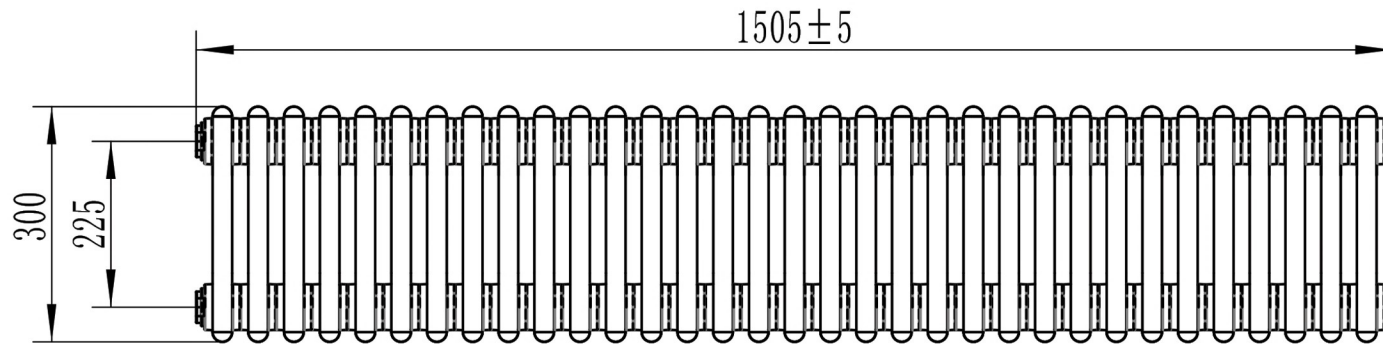

Rivassa 4 Column Horizontal 300 x 1505mm.

Technical Drawing

unit:mm

Eastbrook 

Eastbrook Road, Gloucester GL4 3DB

Technical Helpline : 01452 317890

Mon - Fri / 8am - 5pm

Email : technical@eastbrookco.com