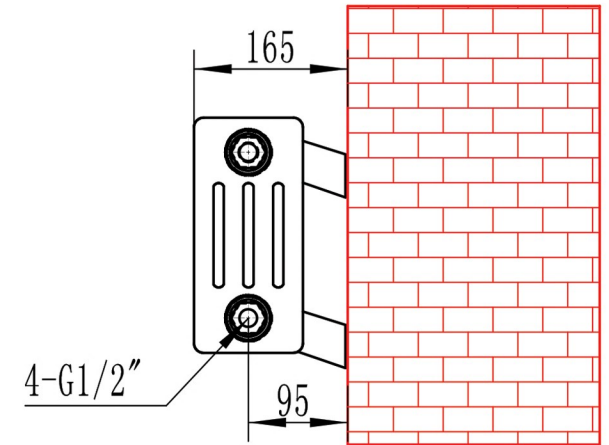

Rivassa 4 Column Horizontal 300 x 1505mm.

Technical Drawing

unit:mm

Eastbrook 

Eastbrook Road, Gloucester GL4 3DB

Technical Helpline : 01452 317890

Mon - Fri / 8am - 5pm

Email : technical@eastbrookco.com