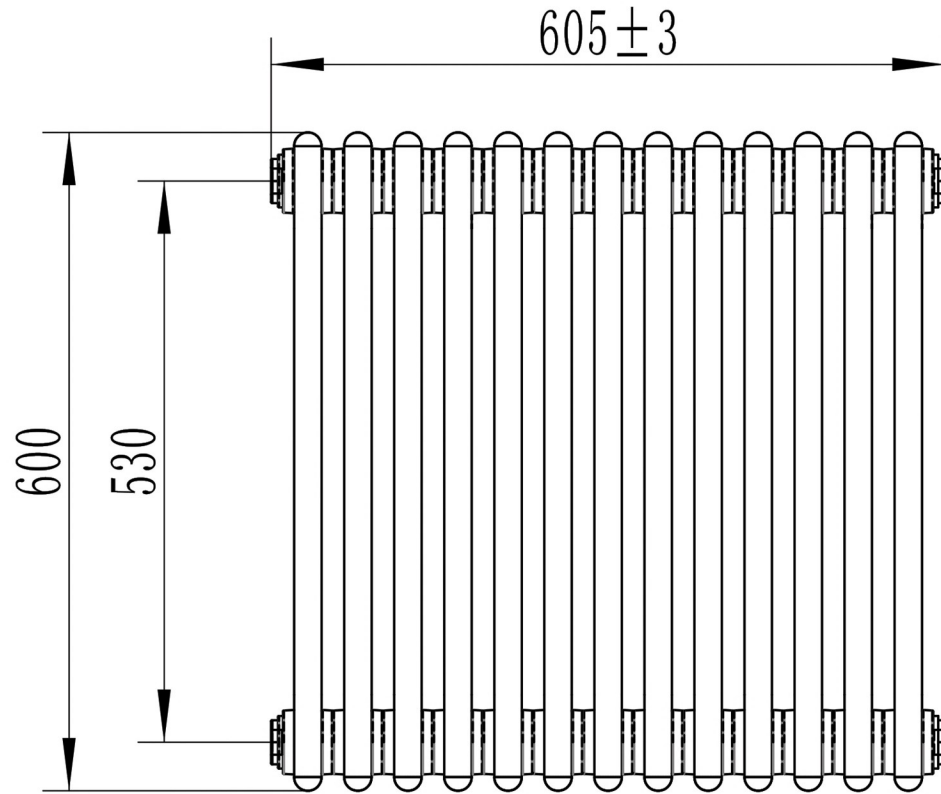

Rivassa 4 Column Horizontal 600 x 605mm.

Technical Drawing

unit:mm

Eastbrook

Eastbrook Road, Gloucester GL4 3DB

Technical Helpline : 01452 317890

Mon - Fri / 8am - 5pm

Email : technical@eastbrookco.com