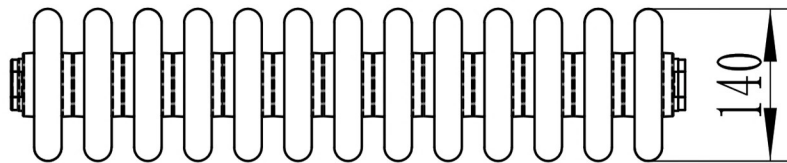

Rivassa 4 Column Horizontal 600 x 605mm.

Technical Drawing

unit:mm

Eastbrook

Eastbrook Road, Gloucester GL4 3DB

Technical Helpline : 01452 317890

Mon - Fri / 8am - 5pm

Email : technical@eastbrookco.com