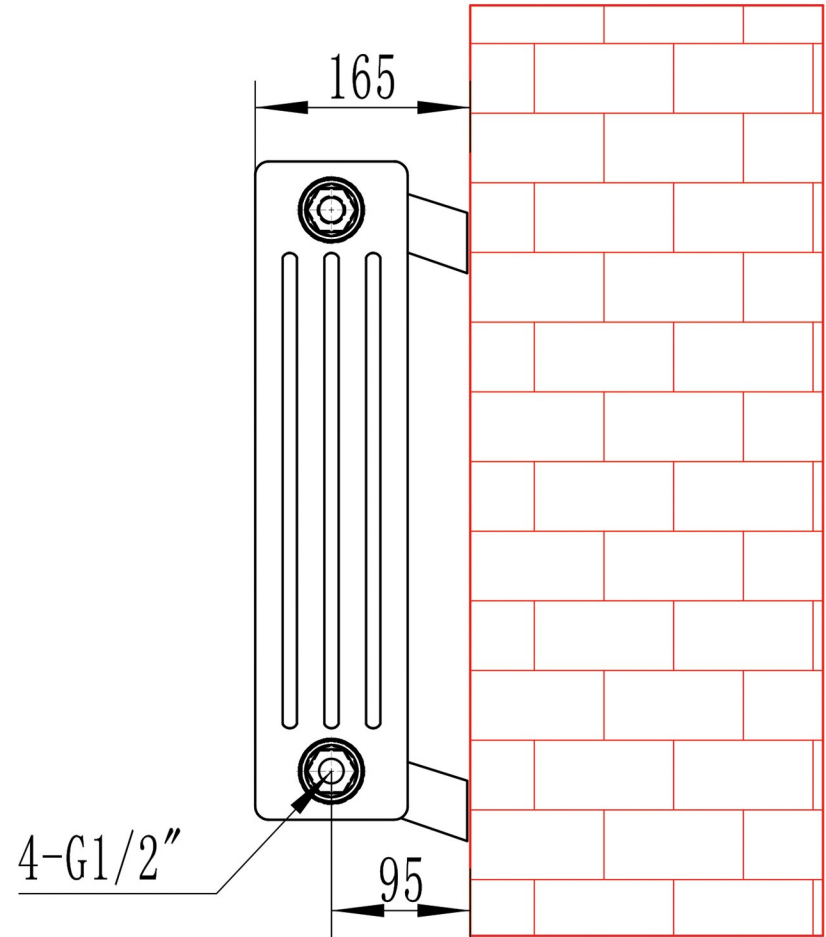

Rivassa 4 Column Horizontal 600 x 605mm.

Technical Drawing

unit:mm

Eastbrook

Eastbrook Road, Gloucester GL4 3DB

Technical Helpline : 01452 317890

Mon - Fri / 8am - 5pm

Email : technical@eastbrookco.com