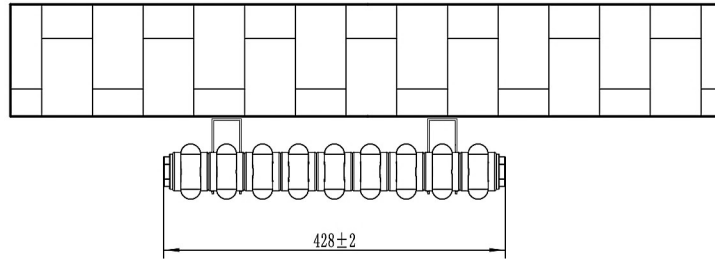

Rivassa 2 Column Horizontal 600 x 428mm.

Technical Drawing

Top view

Side view

Eastbrook 

Eastbrook Road, Gloucester GL4 3DB

Technical Helpline : 01452 317890

Mon - Fri / 8am - 5pm