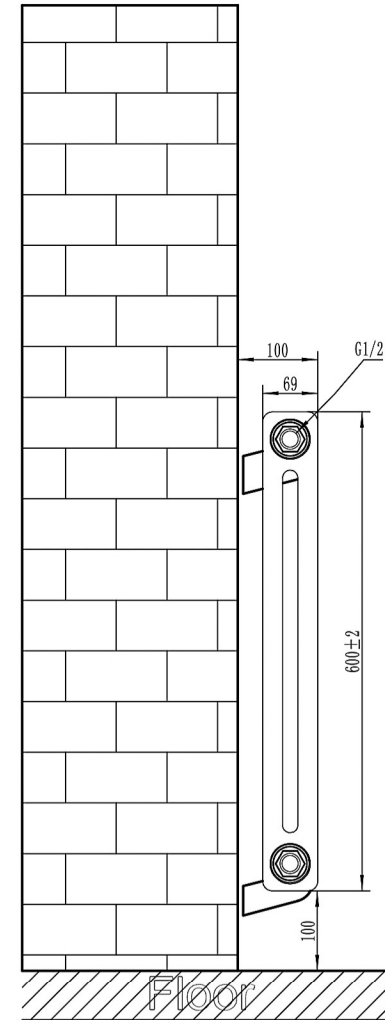

Rivassa 2 Column Horizontal 600 x 428mm.

Technical Drawing

Top view

Side view

Eastbrook 

Eastbrook Road, Gloucester GL4 3DB

Technical Helpline : 01452 317890

Mon - Fri / 8am - 5pm