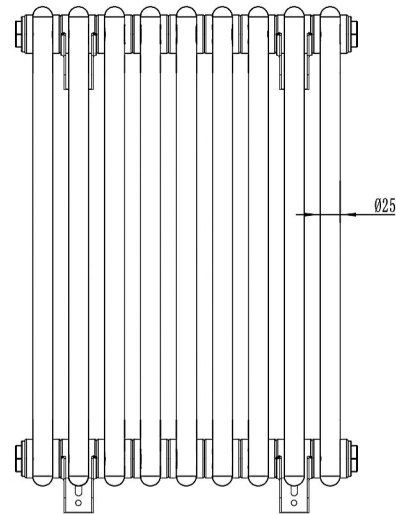

Rivassa 2 Column Horizontal 600 x 428mm.

Technical Drawing

Top view

Side view

Eastbrook 

Eastbrook Road, Gloucester GL4 3DB

Technical Helpline : 01452 317890

Mon - Fri / 8am - 5pm