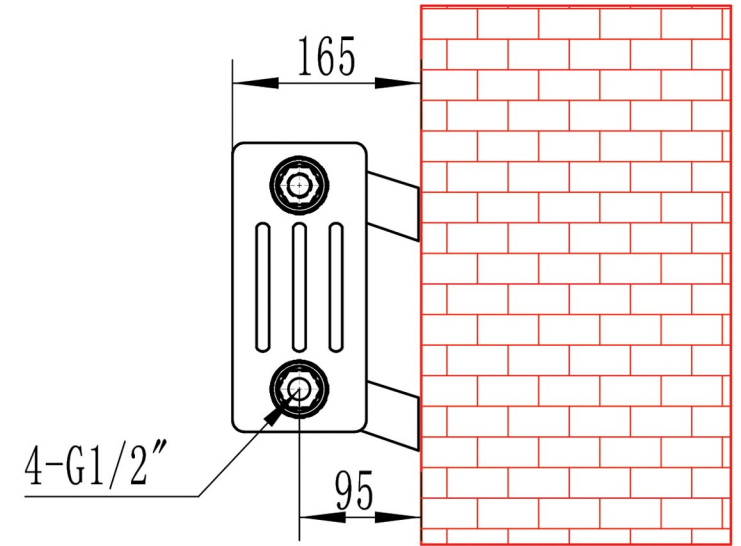

Rivassa 4 Column Horizontal 300 x 1010mm.

Technical Drawing

unit:mm

Eastbrook 

Eastbrook Road, Gloucester GL4 3DB

Technical Helpline : 01452 317890

Mon - Fri / 8am - 5pm

Email : technical@eastbrookco.com