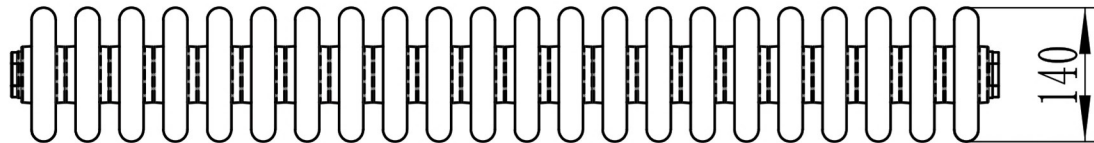

Rivassa 4 Column Horizontal 300 x 1010mm.

Technical Drawing

unit:mm

Eastbrook 

Eastbrook Road, Gloucester GL4 3DB

Technical Helpline : 01452 317890

Mon - Fri / 8am - 5pm

Email : technical@eastbrookco.com