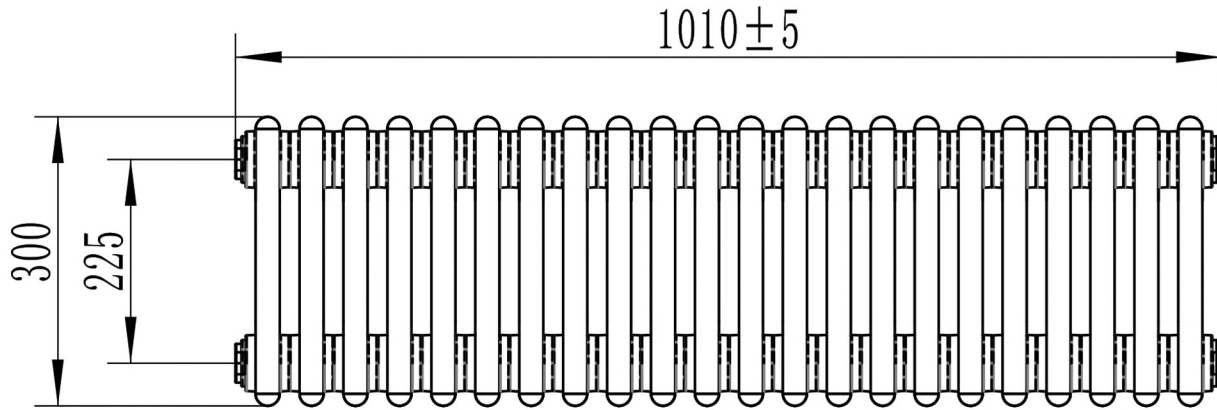

Rivassa 4 Column Horizontal 300 x 1010mm.

Technical Drawing

unit:mm

Eastbrook 

Eastbrook Road, Gloucester GL4 3DB

Technical Helpline : 01452 317890

Mon - Fri / 8am - 5pm

Email : technical@eastbrookco.com