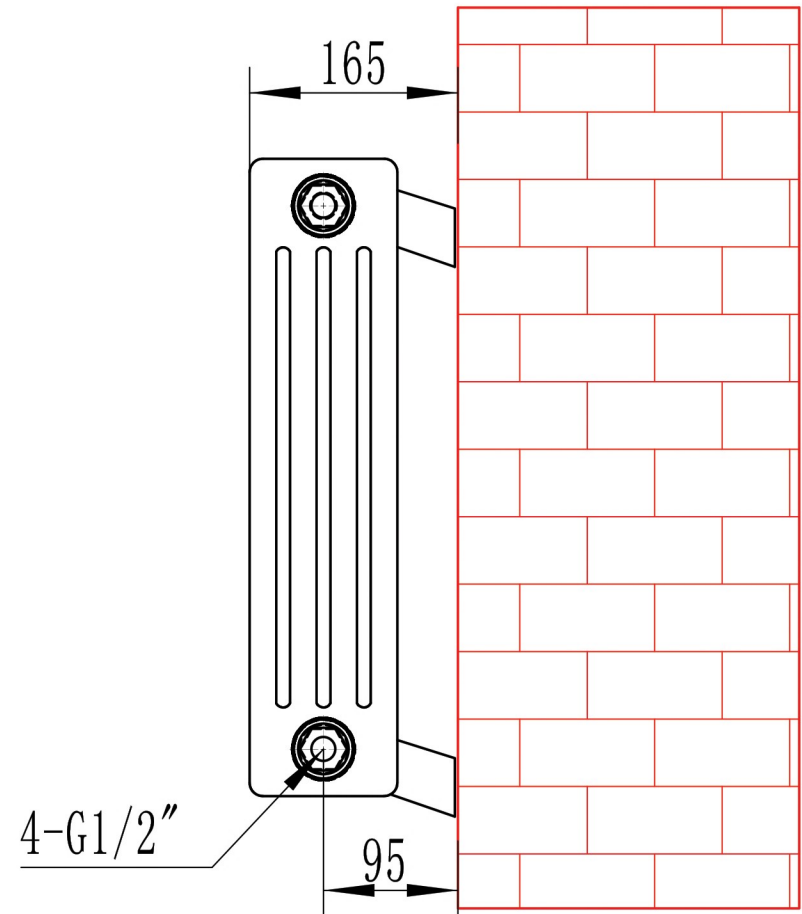

Rivassa 4 Column Horizontal 600 x 785mm.

Technical Drawing

unit:mm

Eastbrook 

Eastbrook Road, Gloucester GL4 3DB

Technical Helpline : 01452 317890

Mon - Fri / 8am - 5pm

Email : technical@eastbrookco.com