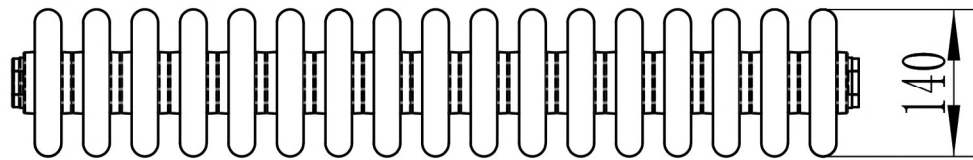

Rivassa 4 Column Horizontal 600 x 785mm.

Technical Drawing

unit:mm

Eastbrook 

Eastbrook Road, Gloucester GL4 3DB

Technical Helpline : 01452 317890

Mon - Fri / 8am - 5pm

Email : technical@eastbrookco.com