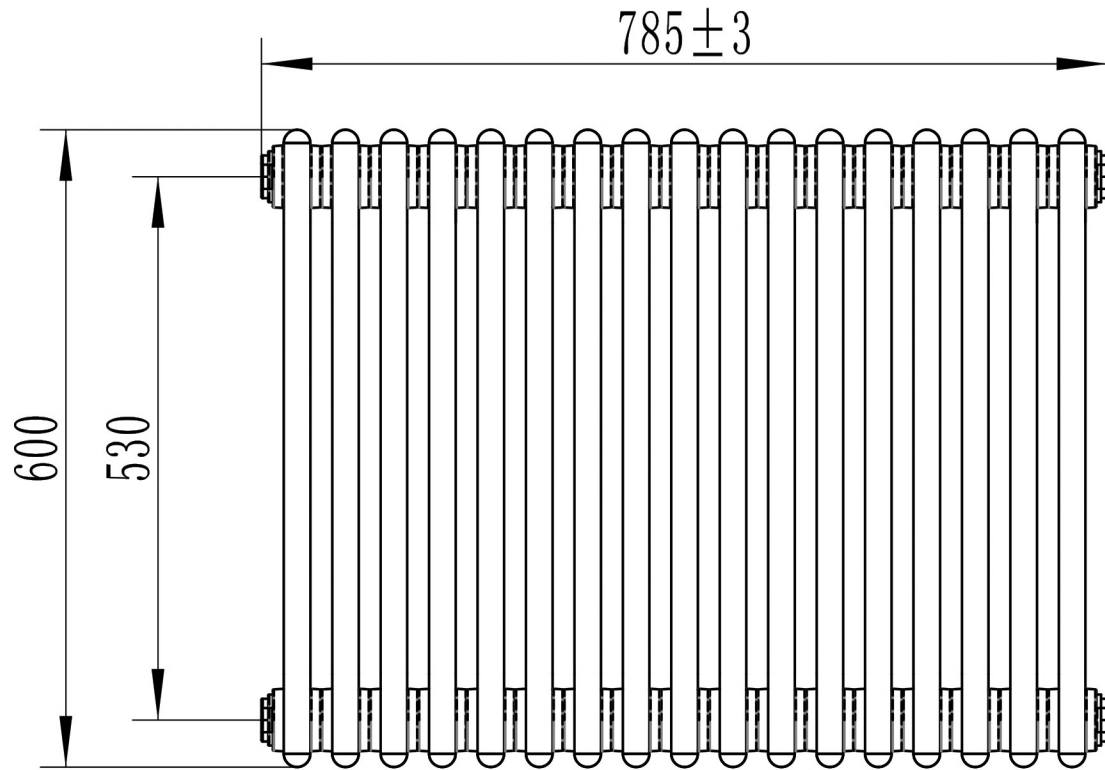

Rivassa 4 Column Horizontal 600 x 785mm.

Technical Drawing

unit:mm

Eastbrook 

Eastbrook Road, Gloucester GL4 3DB

Technical Helpline : 01452 317890

Mon - Fri / 8am - 5pm

Email : technical@eastbrookco.com