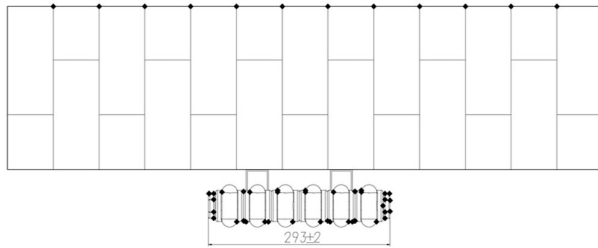

Rivassa 2 Column Radiator 1800 x 293mm.

Technical Drawing

Top view

Side view

Tappings off wall : 65mm.

Eastbrook 
Eastbrook Road, Gloucester GL4 3DB
Technical Helpline : 01452 317890
Mon - Fri / 8am - 5pm
Email : technical@eastbrookco.com