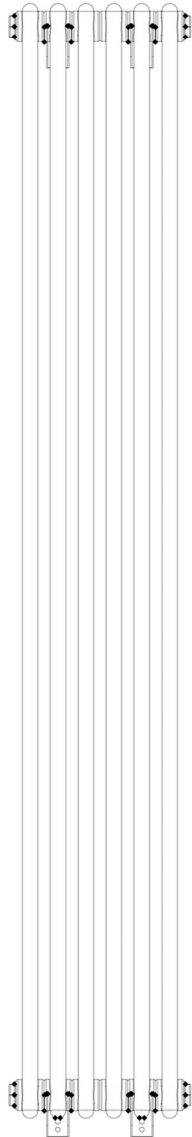

Rivassa 2 Column Radiator 1800 x 293mm.

Technical Drawing

Top view

Side view

Tappings off wall : 65mm.

Eastbrook 
Eastbrook Road, Gloucester GL4 3DB
Technical Helpline : 01452 317890
Mon - Fri / 8am - 5pm
Email : technical@eastbrookco.com