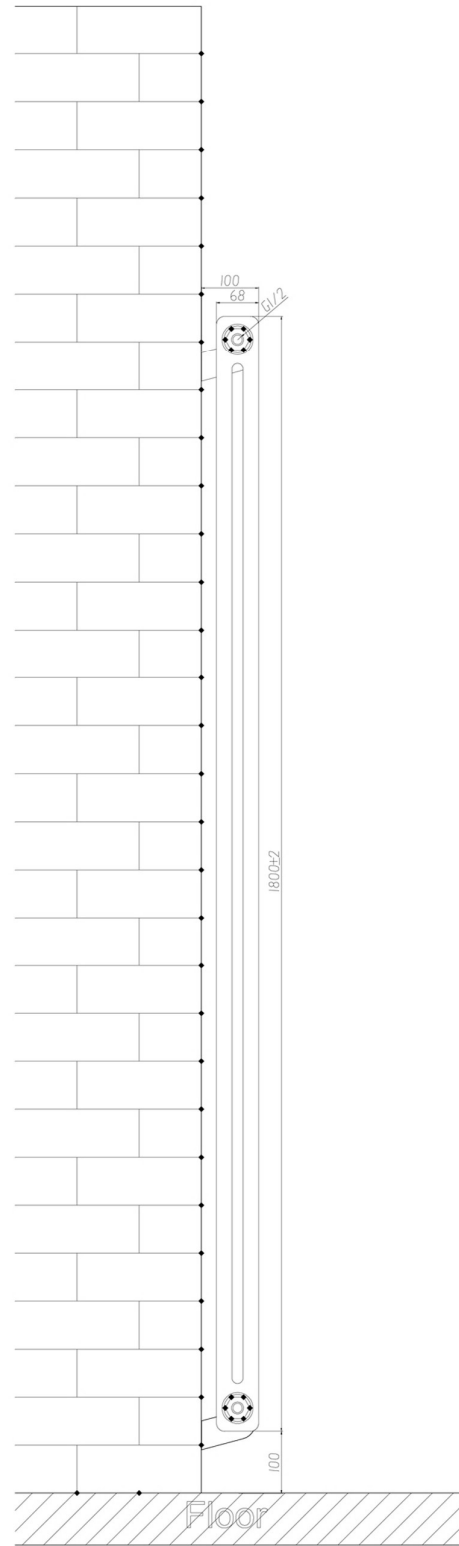

Rivassa 2 Column Radiator 1800 x 293mm.

Technical Drawing

Top view

Side view

Tappings off wall : 65mm.

Eastbrook 
Eastbrook Road, Gloucester GL4 3DB
Technical Helpline : 01452 317890
Mon - Fri / 8am - 5pm
Email : technical@eastbrookco.com