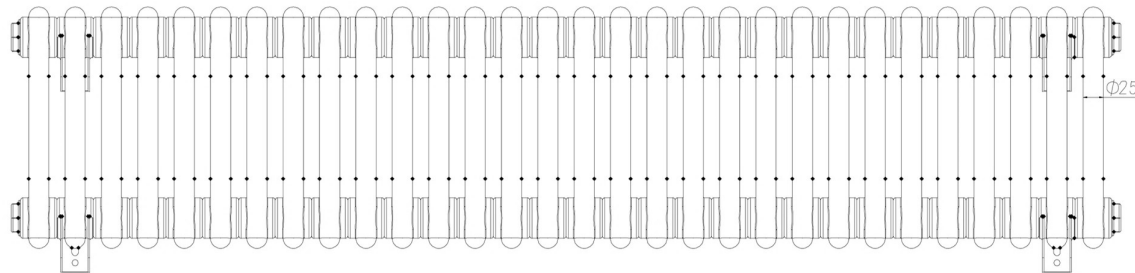

Rivassa 2 Column Horizontal 300 x 1373mm.

Technical Drawing

Top view

Tappings off wall : 65mm.

Eastbrook

Eastbrook Road, Gloucester GL4 3DB

Technical Helpline : 01452 317890

Mon - Fri / 8am - 5pm