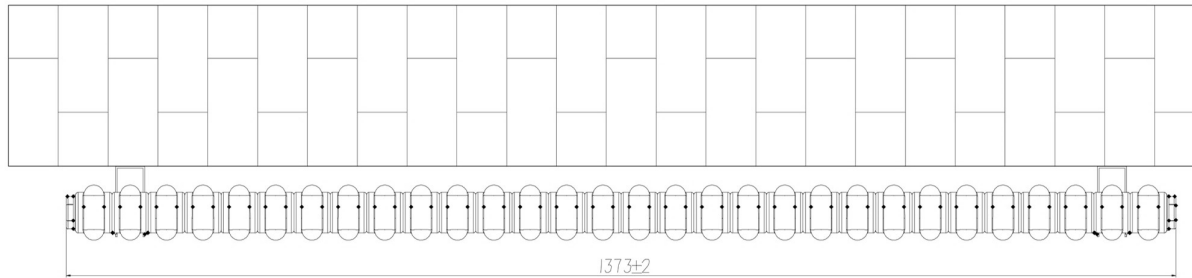

Rivassa 2 Column Horizontal 300 x 1373mm.

Technical Drawing

Top view

Tappings off wall : 65mm.

Eastbrook

Eastbrook Road, Gloucester GL4 3DB

Technical Helpline : 01452 317890

Mon - Fri / 8am - 5pm