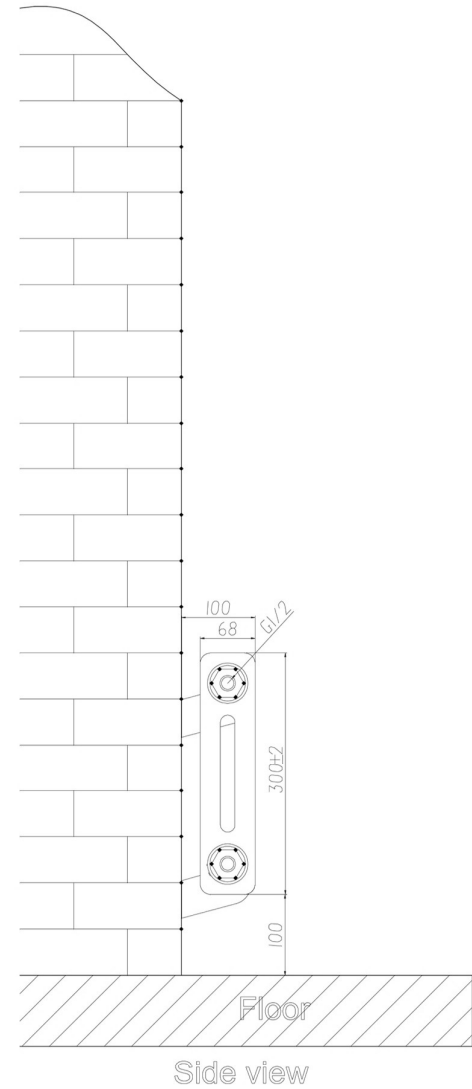

Rivassa 2 Column Horizontal 300 x 1373mm.

Technical Drawing

Top view

Tappings off wall : 65mm.

Eastbrook

Eastbrook Road, Gloucester GL4 3DB

Technical Helpline : 01452 317890

Mon - Fri / 8am - 5pm