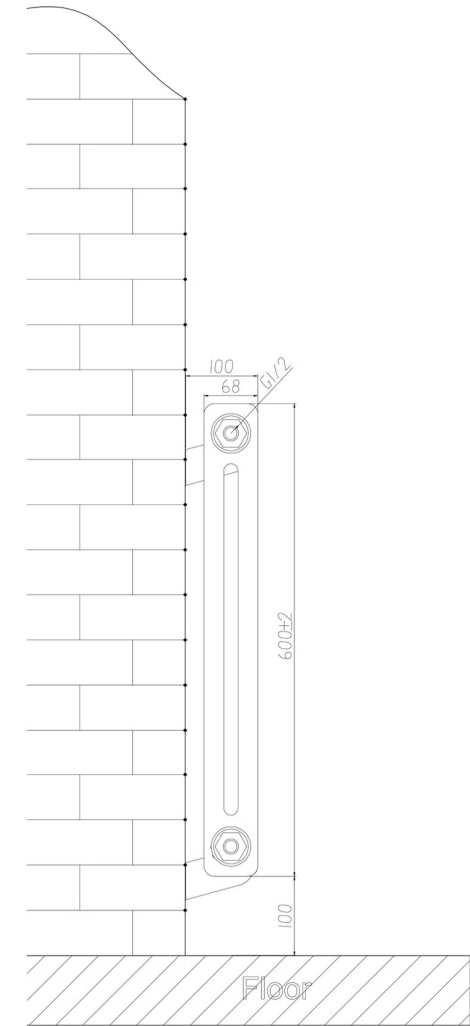

Rivassa 2 Column Horizontal 600 x 1148mm.

Technical Drawing

Top view

Side view

Tappings off wall : 65mm.

Eastbrook 

Eastbrook Road, Gloucester GL4 3DB

Technical Helpline : 01452 317890