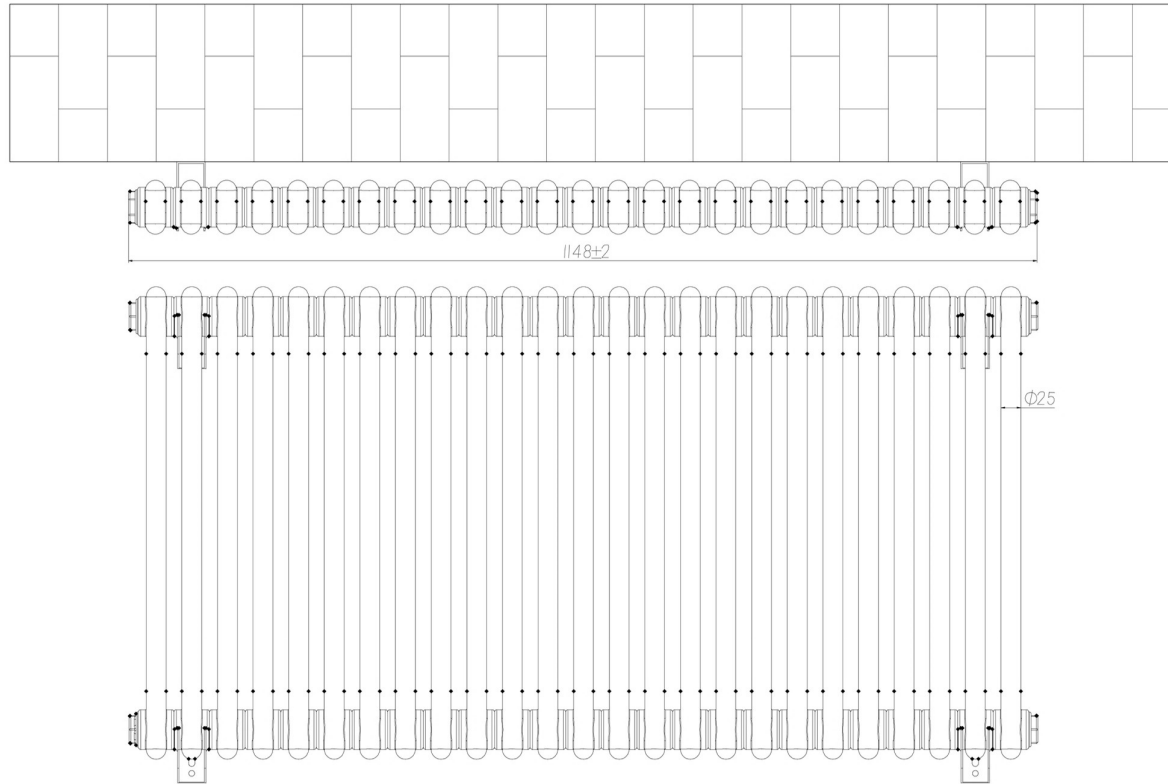

Rivassa 2 Column Horizontal 600 x 1148mm.

Technical Drawing

Top view

Side view

Tappings off wall : 65mm.

Eastbrook 

Eastbrook Road, Gloucester GL4 3DB

Technical Helpline : 01452 317890