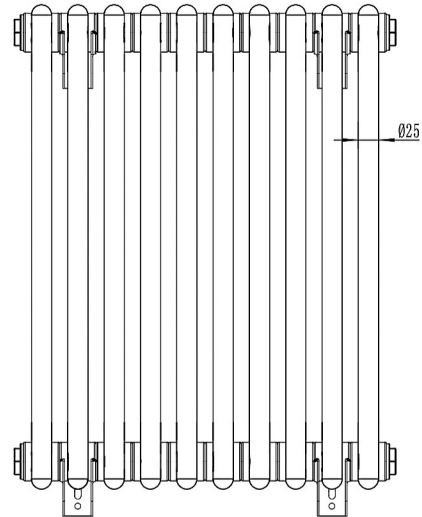

Rivassa 2 Column Horizontal 600 x 473mm.

Technical Drawing

Top view

Side view

Eastbrook 

Eastbrook Road, Gloucester GL4 3DB

Technical Helpline : 01452 317890

Mon - Fri / 8am - 5pm