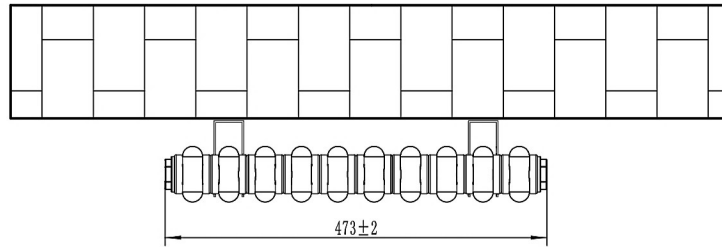

Rivassa 2 Column Horizontal 600 x 473mm.

Technical Drawing

Top view

Side view

Eastbrook 

Eastbrook Road, Gloucester GL4 3DB

Technical Helpline : 01452 317890

Mon - Fri / 8am - 5pm