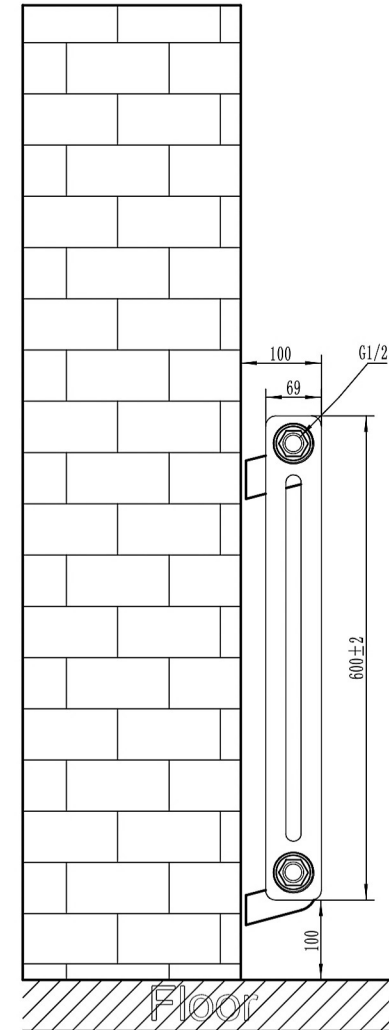

Rivassa 2 Column Horizontal 600 x 473mm.

Technical Drawing

Top view

Side view

Eastbrook 

Eastbrook Road, Gloucester GL4 3DB

Technical Helpline : 01452 317890

Mon - Fri / 8am - 5pm