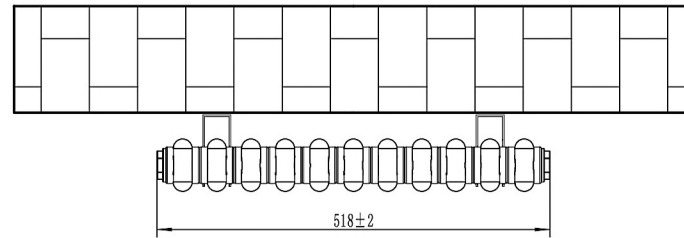

Rivassa 2 Column Horizontal 600 x 518mm.

Technical Drawing

Top view

Side view

Eastbrook 

Eastbrook Road, Gloucester GL4 3DB

Technical Helpline : 01452 317890

Mon - Fri / 8am - 5pm