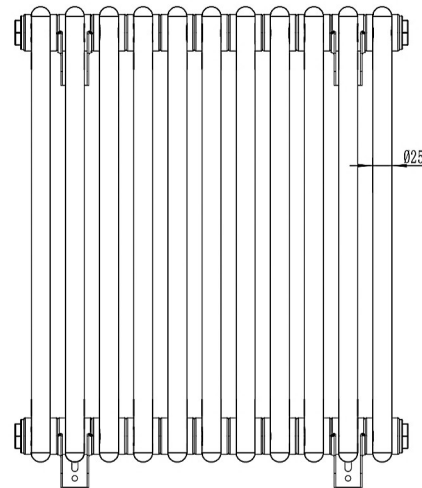

Rivassa 2 Column Horizontal 600 x 518mm.

Technical Drawing

Top view

Side view

Eastbrook 

Eastbrook Road, Gloucester GL4 3DB

Technical Helpline : 01452 317890

Mon - Fri / 8am - 5pm