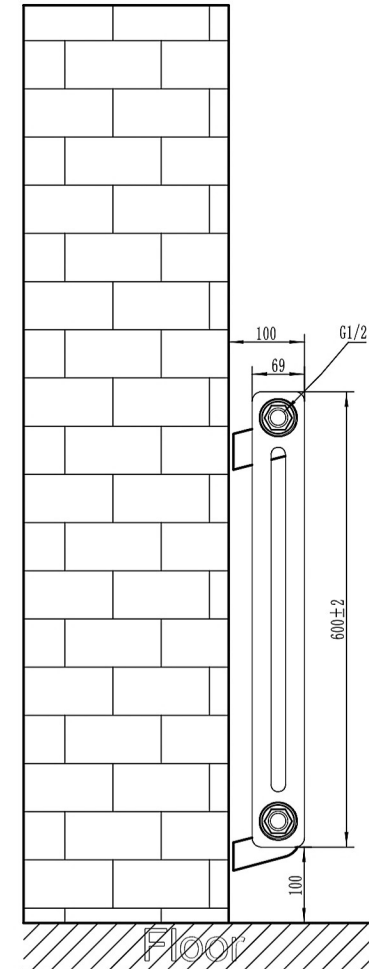

Rivassa 2 Column Horizontal 600 x 518mm.

Technical Drawing

Top view

Side view

Eastbrook 

Eastbrook Road, Gloucester GL4 3DB

Technical Helpline : 01452 317890

Mon - Fri / 8am - 5pm