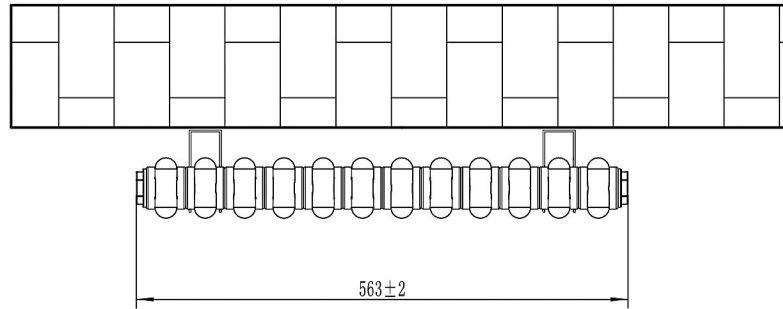

Rivassa 2 Column Horizontal 600 x 563mm.

Technical Drawing

Top view

Side view

Eastbrook 

Eastbrook Road, Gloucester GL4 3DB

Technical Helpline : 01452 317890

Mon - Fri / 8am - 5pm