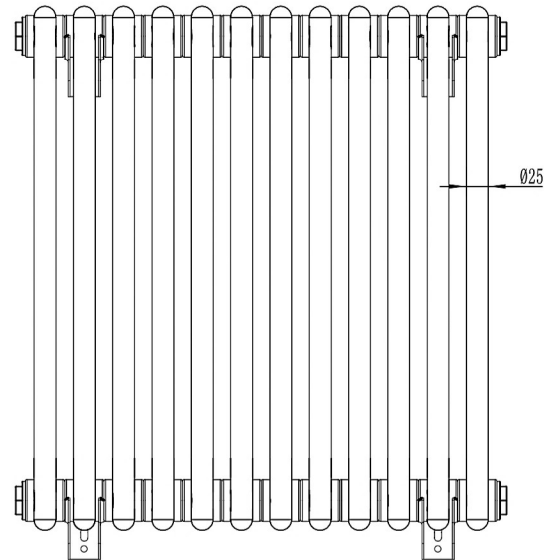

Rivassa 2 Column Horizontal 600 x 563mm.

Technical Drawing

Top view

Side view

Eastbrook 

Eastbrook Road, Gloucester GL4 3DB

Technical Helpline : 01452 317890

Mon - Fri / 8am - 5pm