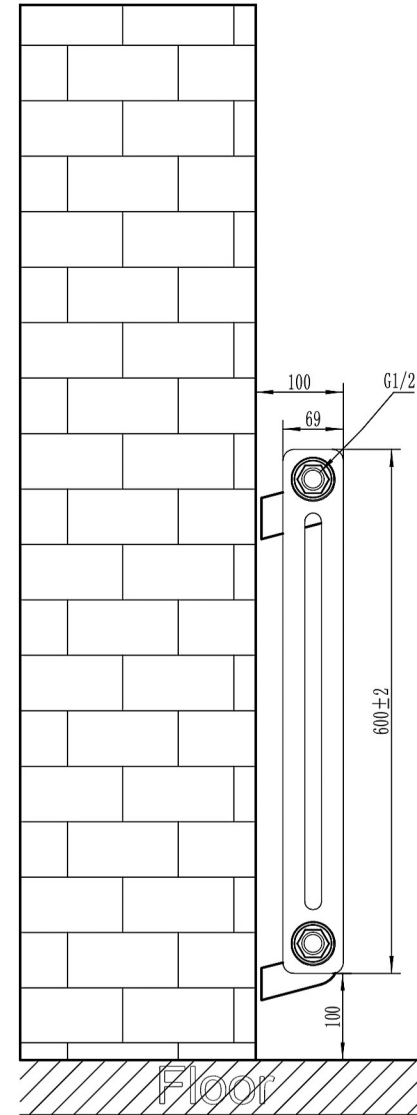

Rivassa 2 Column Horizontal 600 x 563mm.

Technical Drawing

Top view

Side view

Eastbrook 

Eastbrook Road, Gloucester GL4 3DB

Technical Helpline : 01452 317890

Mon - Fri / 8am - 5pm