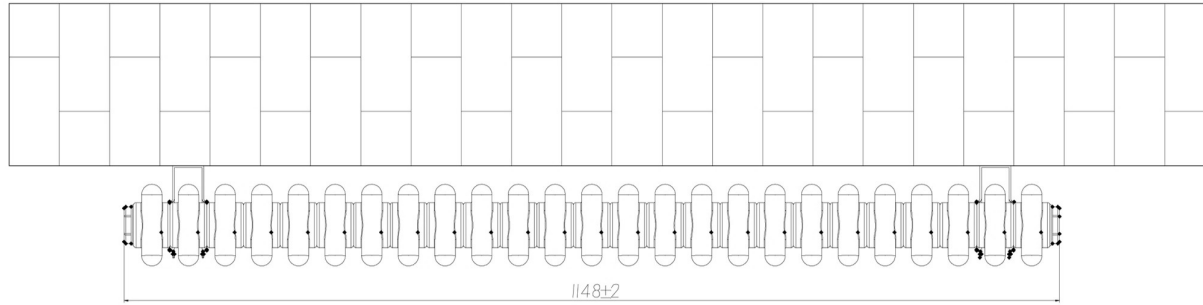

# Rivassa 3 Column Horizontal 300 x 1148mm.

## Technical Drawing

Top view

Side view

Tappings off wall : 80mm.

**Eastbrook** 

Eastbrook Road, Gloucester GL4 3DB

Technical Helpline : 01452 317890

Mon - Fri / 8am - 5pm