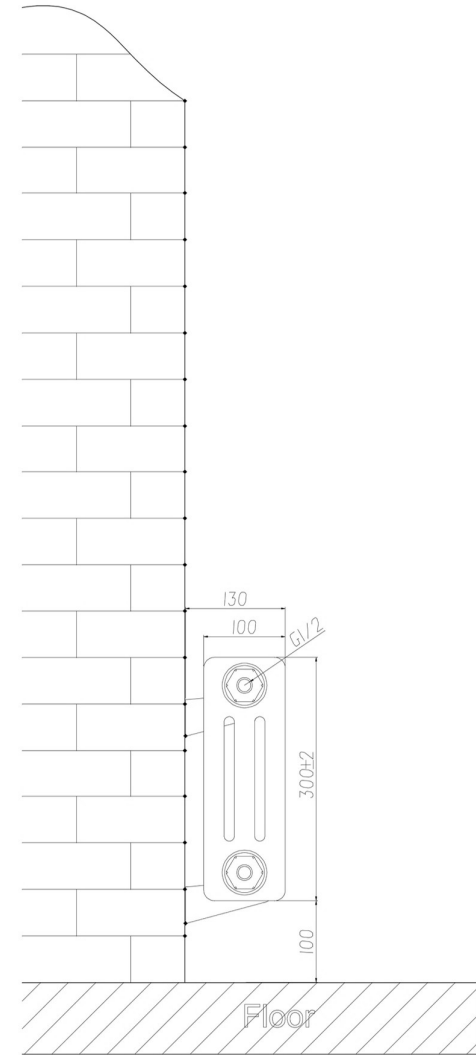

# Rivassa 3 Column Horizontal 300 x 1148mm.

## Technical Drawing

Top view

Side view

Tappings off wall : 80mm.

**Eastbrook** 

Eastbrook Road, Gloucester GL4 3DB

Technical Helpline : 01452 317890

Mon - Fri / 8am - 5pm