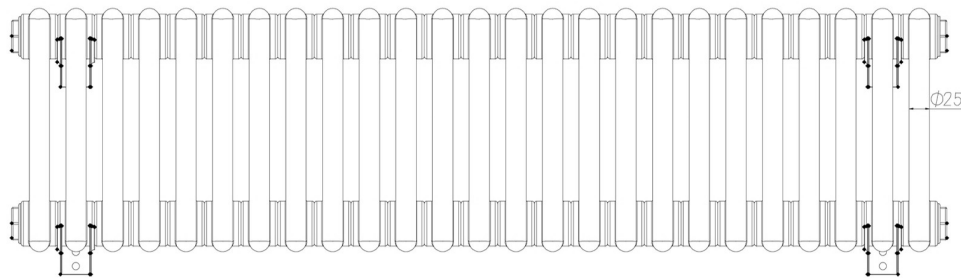

# Rivassa 3 Column Horizontal 300 x 1148mm.

## Technical Drawing

Top view

Side view

Tappings off wall : 80mm.

**Eastbrook** 

Eastbrook Road, Gloucester GL4 3DB

Technical Helpline : 01452 317890

Mon - Fri / 8am - 5pm