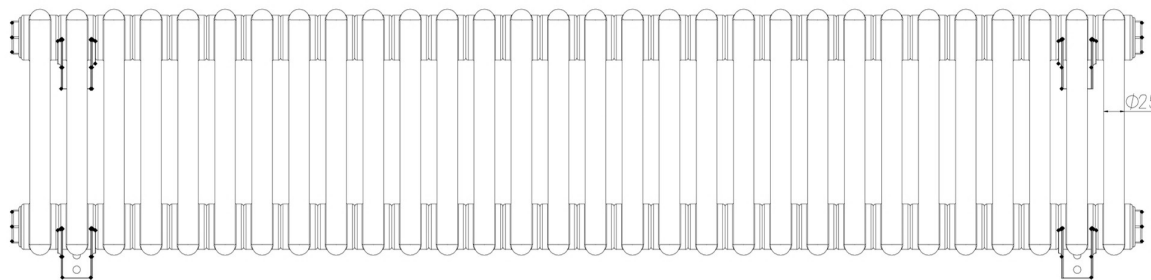

Rivassa 3 Column Horizontal 300 x 1373mm.

Technical Drawing

Top view

Side view

Tappings off wall : 80mm.

Eastbrook

Eastbrook Road, Gloucester GL4 3DB

Technical Helpline : 01452 317890