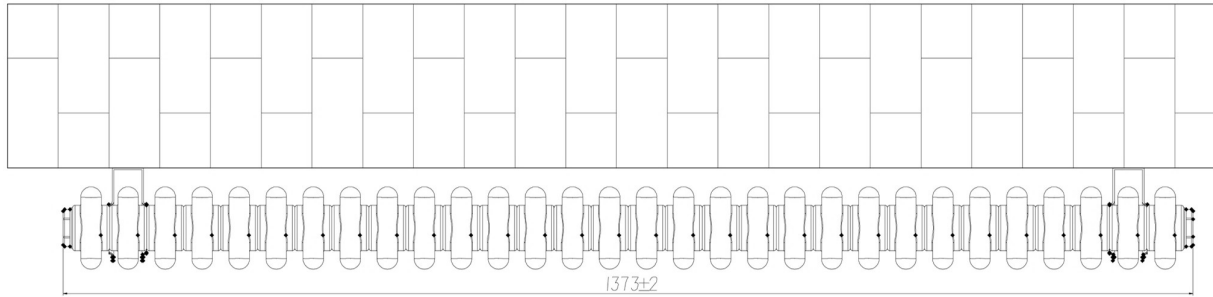

Rivassa 3 Column Horizontal 300 x 1373mm.

Technical Drawing

Top view

Side view

Tappings off wall : 80mm.

Eastbrook

Eastbrook Road, Gloucester GL4 3DB

Technical Helpline : 01452 317890