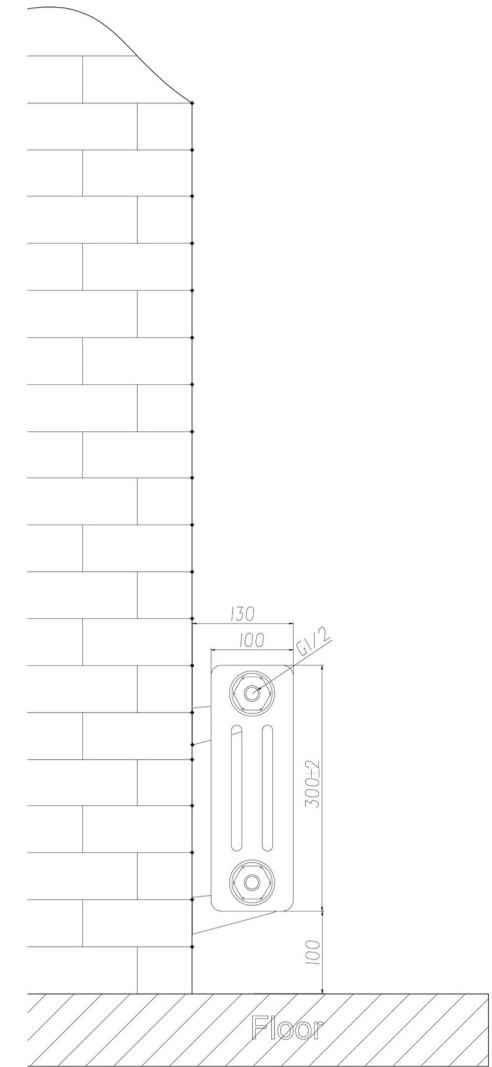

Rivassa 3 Column Horizontal 300 x 1373mm.

Technical Drawing

Top view

Side view

Tappings off wall : 80mm.

Eastbrook

Eastbrook Road, Gloucester GL4 3DB

Technical Helpline : 01452 317890