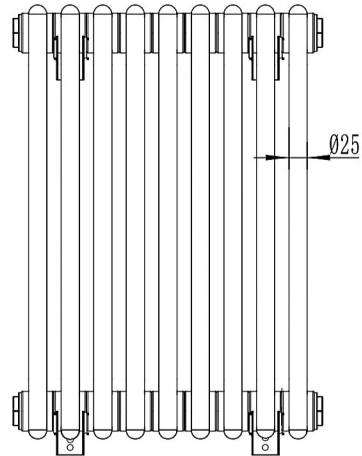

Rivassa 3 Column Horizontal 600 x 428mm.

Technical Drawing

Top view

Side view

Eastbrook 

Eastbrook Road, Gloucester GL4 3DB

Technical Helpline : 01452 317890

Mon - Fri / 8am - 5pm