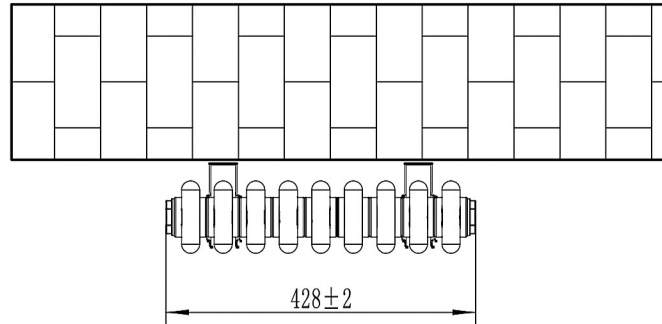

Rivassa 3 Column Horizontal 600 x 428mm.

Technical Drawing

Top view

Side view

Eastbrook 

Eastbrook Road, Gloucester GL4 3DB

Technical Helpline : 01452 317890

Mon - Fri / 8am - 5pm