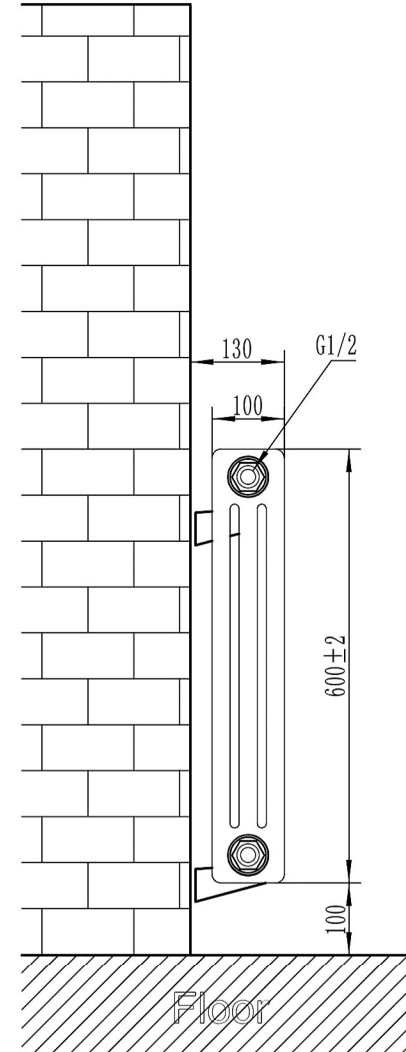

Rivassa 3 Column Horizontal 600 x 428mm.

Technical Drawing

Top view

Side view

Eastbrook 

Eastbrook Road, Gloucester GL4 3DB

Technical Helpline : 01452 317890

Mon - Fri / 8am - 5pm